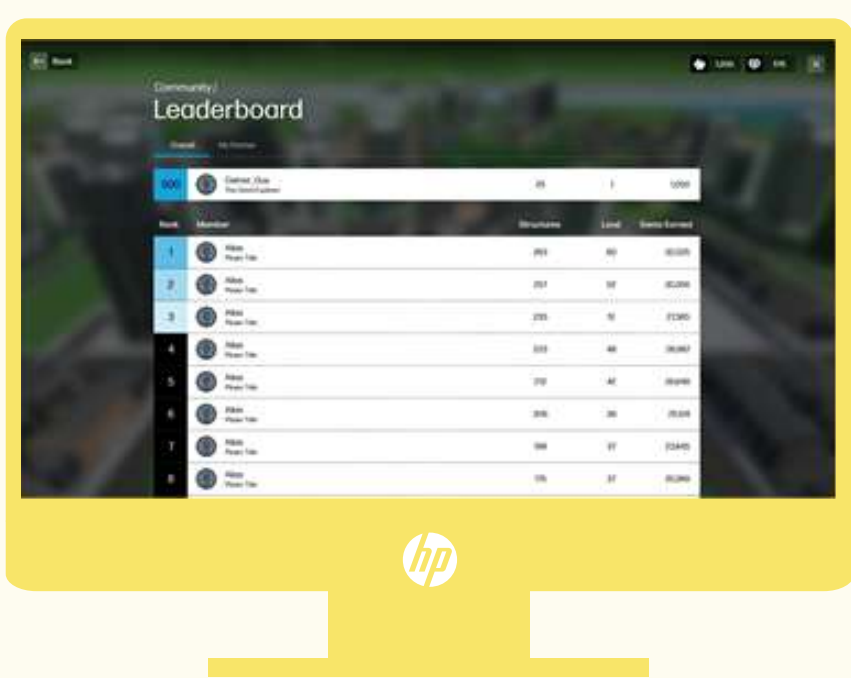

★ The Leaderboard Legends Promotion ★

Winners

SuperNova
Cheesecake_queen
1-Blueberry

Climb the leaderboard and win

The **top 10** leaderboard standings as of **February 28 11:59 p.m. EST** will each win a prize of Skullcandy Wireless Airbuds!

How to improve your leaderboard rank

Your leaderboard ranking improves when you participate in HP Curiosity, and is based on the total number of Gems received.

Remember, your leaderboard rank will drop with extended non-participation, so make sure you log in to HP Curiosity often to maintain your status.