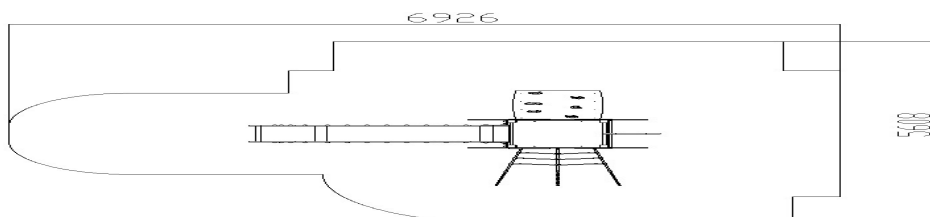

### Technical Data

● DIMENSIONS  
**2.6 x 3.4 m**

● HEIGHT  
**3.1 m**

● SAFETY ZONE  
**5.6 x 6.9 m**

● FREE-FALL HEIGHT  
**1.2 m**

Recommended age: 3-12 years

Conforms to: BS EN 1176-1:2017

### Dimension Drawing