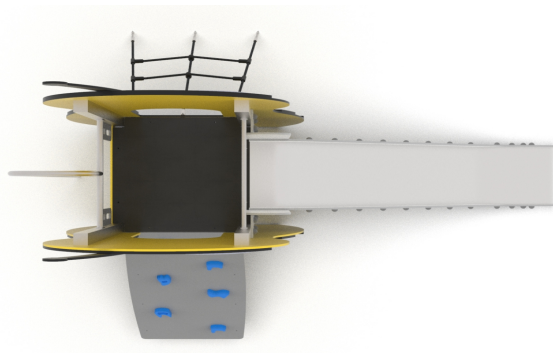

Bee Play Set with Slide

Materials & Construction

70x70 steel profile, zinc-primed and powder-coated
Various stainless-steel profiles and tubes
Steel profiles/tubes, zinc-primed and powder-coated
AISI 304 stainless-steel slide
Coloured HDPE panels; anti-slip film plywood
Climbing grips of durable plastic
Ø16 PP rope with steel reinforcement; aluminium and plastic connectors

In accordance with BS EN 1176-1:2017, this product requires impact-absorbing surfacing appropriate to its free-fall height.

The equipment shown is a computer visualisation only; the actual product will look similar. Colours may vary from those shown. Construction materials can be tailored to the customer's requirements. Dimensional tolerance +/- 5cm.

Additional Views

Why Choose This Product

The Bee Play Set with Slide brings bright, energetic play to early-years spaces. A slide, climbing wall with moulded grips and a rope net keep young children busy building grip strength and coordination, all wrapped in a friendly bee character.

- Slide, climbing wall and net for active young children
- Moulded climbing grips for early grip-strength development
- Zinc-primed steel with coloured HDPE and AISI 304 slide
- Certified to BS EN 1176-1:2017