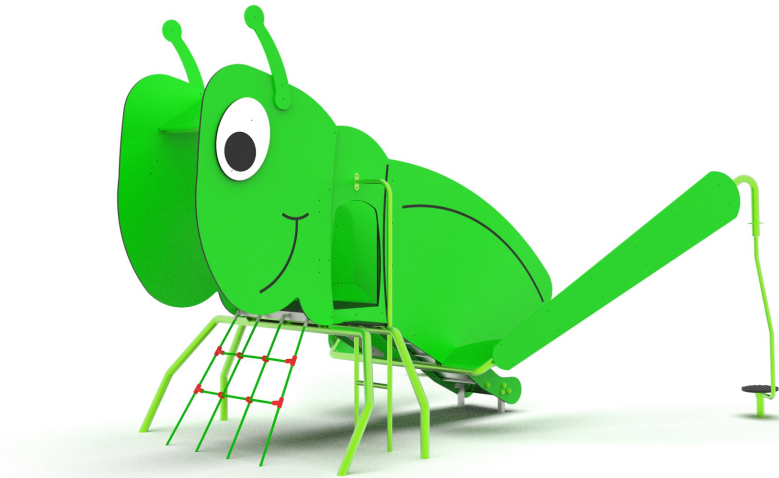

## Grasshopper Play Set with Carousel

### Functions

- Climbing
- Sliding
- Balancing
- Rope Climbing
- Spinning
- Imaginative Play

### Technical Data

● DIMENSIONS  
**4 x 4.5 m**

● HEIGHT  
**2.79 m**

● SAFETY ZONE  
**6.98 x 7.5 m**

● FREE-FALL HEIGHT  
**0.9 m**

Recommended age: 3-12 years

Conforms to: BS EN 1176-1:2017

### Why Choose This Product

The Grasshopper Play Set with Carousel rolls climbing, sliding and spinning into a single green character. The carousel built into its hind legs adds rotational play to the usual climb-and-slide, making it a magnet for group play that develops balance and core strength.