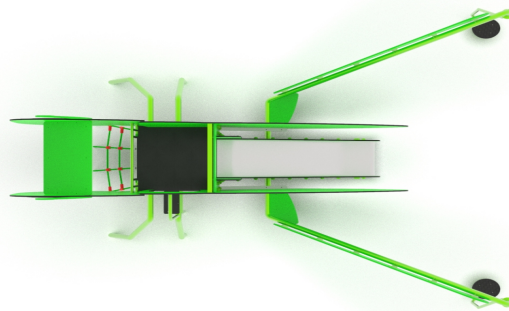

### Technical Data

● DIMENSIONS  
**4 x 4.5 m**

● HEIGHT  
**2.79 m**

● SAFETY ZONE  
**6.98 x 7.5 m**

● FREE-FALL HEIGHT  
**0.9 m**

Recommended age: 3-12 years

Conforms to: BS EN 1176-1:2017

### Dimension Drawing

## Grasshopper Play Set with Carousel Materials & Construction

Ø60.3 round steel profile, anti-corrosion treated and powder-coated
Various stainless-steel profiles and tubes
Steel profiles/tubes, anti-corrosion treated and powder-coated
Ø16 PP rope with steel core
AISI 304 stainless-steel slide
Coloured HDPE panels; anti-slip film plywood
Two legs fitted with a carousel; aluminium and plastic connectors

### Why Choose This Product

The Grasshopper Play Set with Carousel rolls climbing, sliding and spinning into a single green character. The carousel built into its hind legs adds rotational play to the usual climb-and-slide, making it a magnet for group play that develops balance and core strength.