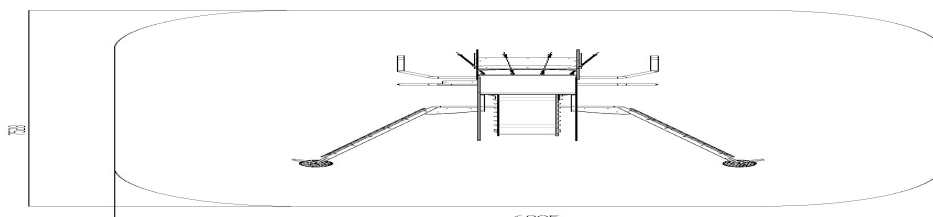

### Technical Data

● DIMENSIONS  
**4 x 4.5 m**

● HEIGHT  
**2.79 m**

● SAFETY ZONE  
**6.98 x 7.5 m**

● FREE-FALL HEIGHT  
**0.9 m**

Recommended age: 3-12 years

Conforms to: BS EN 1176-1:2017

### Dimension Drawing