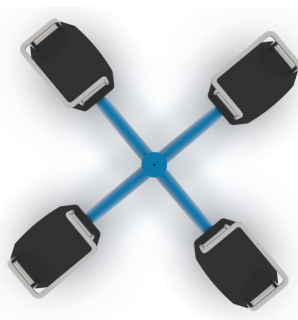

Four-Seat Carousel

Functions

- Spinning
- Balance
- Active play
- Socialising
- Coordination
- Interaction

Technical Data

● DIMENSIONS
Ø1.8 m

● HEIGHT
0.78 m

● SAFETY ZONE
Ø5.8 m

● FREE-FALL HEIGHT
0.4 m

Conforms to: BS EN 1176-1+A1:2024

Four-Seat Carousel

Materials & Construction

Frame: galvanised steel tube and thick plate, powder-primed and powder-coated

Seats: durable rubber with stainless-steel backrest tube

Fixings: plastic-capped bolts and profiles

In accordance with BS EN 1176-1+A1:2024, this product requires impact-absorbing surfacing appropriate to its free-fall height.

The equipment shown is a computer visualisation only; the actual product will look similar. Colours may vary from those shown. Construction materials can be tailored to the customer's requirements. Dimensional tolerance +/- 5cm.

Additional Views

Why Choose This Product

The Four-Seat Carousel is a classic sit-on roundabout with four seats, backrests and grab rails around a central column — stable, intuitive and ideal for younger and mixed-age groups.