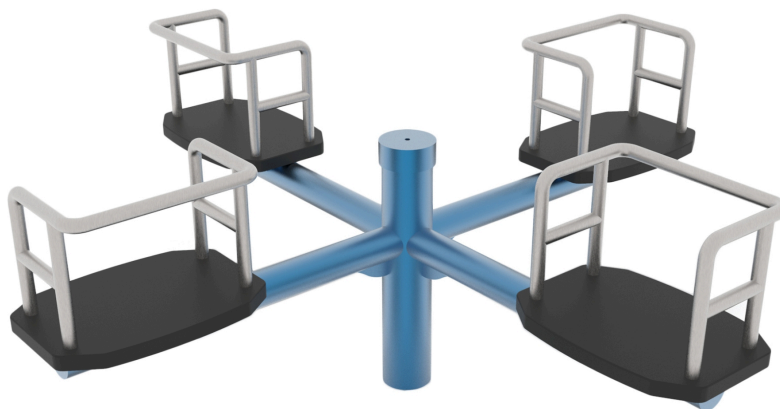

Four-Seat Carousel

Functions

- Spinning
- Balance
- Active play
- Socialising
- Coordination
- Interaction

Technical Data

● DIMENSIONS
Ø1.8 m

● HEIGHT
0.78 m

● SAFETY ZONE
Ø5.8 m

● FREE-FALL HEIGHT
0.4 m

Conforms to: BS EN 1176-1+A1:2024

Four-Seat Carousel

Materials & Construction

Frame: galvanised steel tube and thick plate, powder-primed and powder-coated

Seats: durable rubber with stainless-steel backrest tube

Additional Views

Why Choose This Product

The Four-Seat Carousel is a classic sit-on roundabout with four seats, backrests and grab rails around a central column — stable, intuitive and ideal for younger and mixed-age groups.

- Four seats with backrests and grab rails around a central column
- Rubber seats on stainless-steel backrest tube
- Galvanised, powder-coated steel built for years of outdoor use
- Certified to BS EN 1176-1+A1:2024 for public playground safety