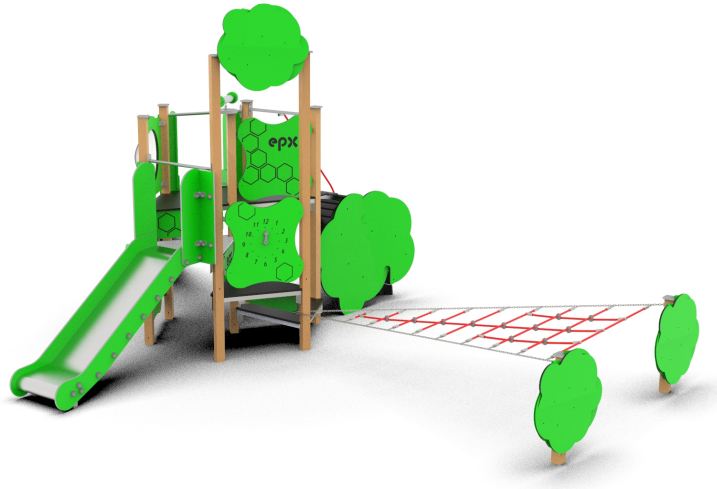

# Green Adventure Multiplay Tower

## Technical Data

●	DIMENSIONS <b>4.3 x 6.4 m</b>
●	SAFETY ZONE <b>6.7 x 9.7 m</b>

●	HEIGHT <b>3.8 m</b>
●	FREE-FALL HEIGHT <b>1.2 m</b>

Conforms to: BS EN 1176-1:2017

## Why Choose This Product

The Green Adventure is a nature-themed, timber-framed climbing frame with two towers, a slide, climbing net and decorative tree panels for outdoor play areas.

- Two towers with slide, climbing net and tree panels
- Glued laminated timber posts with galvanised steel and HDPE
- Certified to EN 1176-1:2017 for public playground safety
- 48-month warranty (10yr HDPE, 15yr structural)