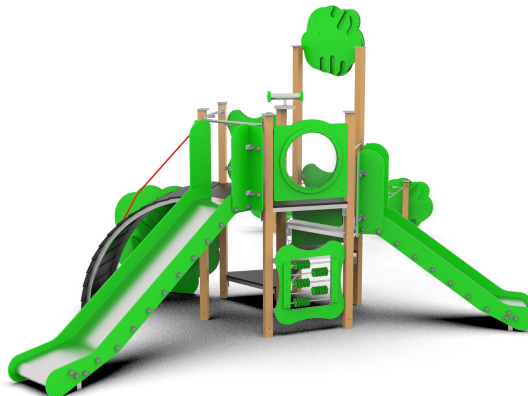

Green Adventure Multiplay Tower

Materials & Construction

Posts: glued laminated, impregnated timber
Metalwork: galvanised anti-corrosion steel + ground anchors
Panels: UV-stable colour HDPE
Slide: AISI 304 stainless steel
Decking: anti-slip plywood
Ropes: 16mm PP, steel core
Fixings: plastic screw covers
Warranty: 48 months unit / 10yr HDPE / 15yr structural

In accordance with BS EN 1176-1:2017, this product requires impact-absorbing surfacing appropriate to its free-fall height.

The equipment shown is a computer visualisation only; the actual product will look similar. Colours may vary from those shown. Construction materials can be tailored to the customer's requirements. Dimensional tolerance +/- 5cm.

Additional Views

Why Choose This Product

The Green Adventure is a nature-themed, timber-framed climbing frame with two towers, a slide, climbing net and decorative tree panels for outdoor play areas.

- Two towers with slide, climbing net and tree panels
- Glued laminated timber posts with galvanised steel and HDPE
- Certified to EN 1176-1:2017 for public playground safety
- 48-month warranty (10yr HDPE, 15yr structural)