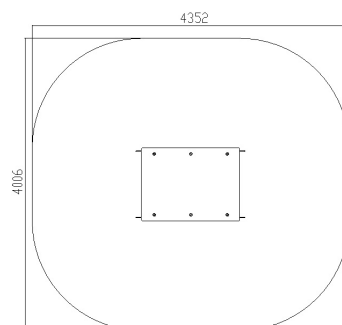

Covered Play Carriage

Technical Data

●	DIMENSIONS 1.3 x 0.9 m
●	SAFETY ZONE 4.4 x 4 m

●	HEIGHT 1.6 m
●	FREE-FALL HEIGHT 0.7 m

Conforms to: BS EN 1176-1:2017

Dimension Drawing

Covered Play Carriage

Materials & Construction