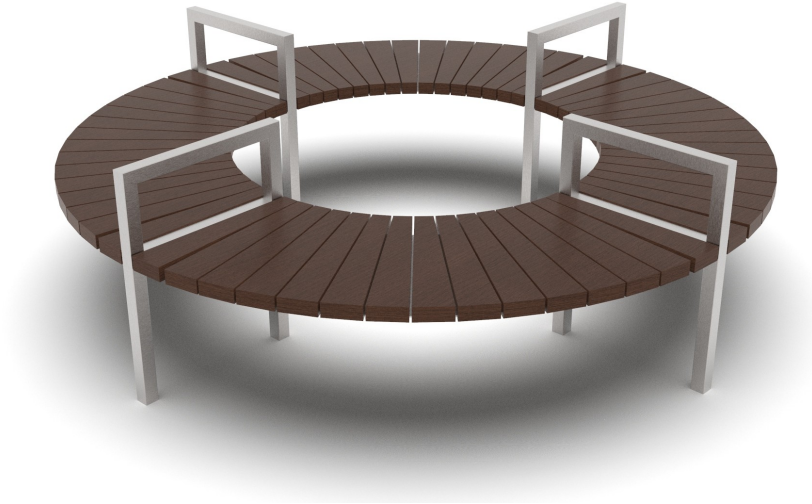

Round Bench

Technical Data

DIMENSIONS

2.1 m diameter

HEIGHT

0.65 m

FOOTPRINT

3.46 sq m

INSTALLATION

Anchored / bolt-down

For schools, nurseries, parks, councils and the public realm — supplied for UK delivery and installation.

Round Bench

Materials & Construction

Construction: Durable, weather-resistant materials

Why Choose This Product

The Round Bench offers circular seating around a central point, making it a naturally sociable gathering spot. Its all-round design works beautifully as a focal point in playgrounds, parks and school grounds.

- Seats several people around a central focal point
- Hard-wearing, weather-resistant build for years of outdoor use
- Designed to be fixed securely in place