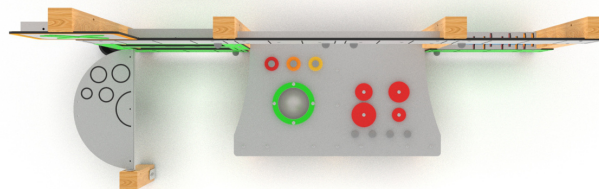

Kitchen Educational Play Wall

Materials & Construction

Posts: 100x100mm glued laminated timber, C24 KVH Duo, SADOLIN SUPERDECK oil (palisander)

Panels: coloured HDPE, 15mm

Chains: calibrated technical chains

Sand bucket: rubber

Sink: stainless steel

Anchors: galvanised steel

Warranty: 48 months unit / 10yr HDPE / 15yr structural

In accordance with BS EN 1176-1:2017, this product requires impact-absorbing surfacing appropriate to its free-fall height.

The equipment shown is a computer visualisation only; the actual product will look similar. Colours may vary from those shown. Construction materials can be tailored to the customer's requirements. Dimensional tolerance +/- 5cm.

Additional Views

Why Choose This Product

A mud kitchen and learning wall in one compact upright unit: a central prep table with mixing bowl and hobs beneath overhead cupboards, with a side serving counter, an abacus panel, a rope-and-pulley hoist with rubber sand bucket and a cafe sign overhead. Role play, mud cookery and hands-on learning in a footprint that suits smaller EYFS areas.

- Kitchen, abacus, serving counter and working pulley hoist in one unit
- Laminated C24 timber posts, twice-treated with SADOLIN SUPERDECK oil
- Certified to BS EN 1176-1:2017 for public playground safety
- Backed by a 48-month warranty (10yr HDPE, 15yr structural)