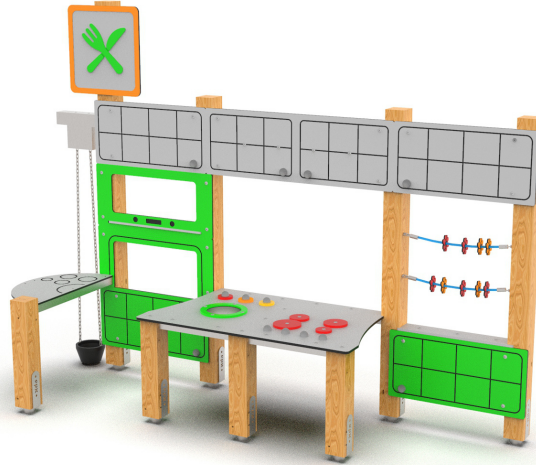

Kitchen Educational Play Wall

Functions

- Role play
- Learning
- Motor skills
- Sensory play
- Socialising
- Interaction

Technical Data

●	DIMENSIONS 0.82 x 2.9 m
●	SAFETY ZONE 3.82 x 5.9 m

●	HEIGHT 1.96 m
●	FREE-FALL HEIGHT < 0.6 m

Recommended age: 1-8 years

Conforms to: **BS EN 1176-1:2017**

Kitchen Educational Play Wall

Materials & Construction

Posts: 100x100mm glued laminated timber, C24 KVH Duo, SADOLIN SUPERDECK oil (palisander)

Panels: coloured HDPE, 15mm

Chains: calibrated technical chains

Sand bucket: rubber

Sink: stainless steel

Anchors: galvanised steel

Warranty: 48 months unit / 10yr HDPE / 15yr structural

In accordance with BS EN 1176-1:2017, this product requires impact-absorbing surfacing appropriate to its free-fall height.

Additional Views

Why Choose This Product

A mud kitchen and learning wall in one compact upright unit: a central prep table with mixing bowl and hobs beneath overhead cupboards, with a side serving counter, an abacus panel, a rope-and-pulley hoist with rubber sand bucket and a cafe sign overhead. Role play, mud cookery and hands-on learning in a footprint that suits smaller EYFS areas.