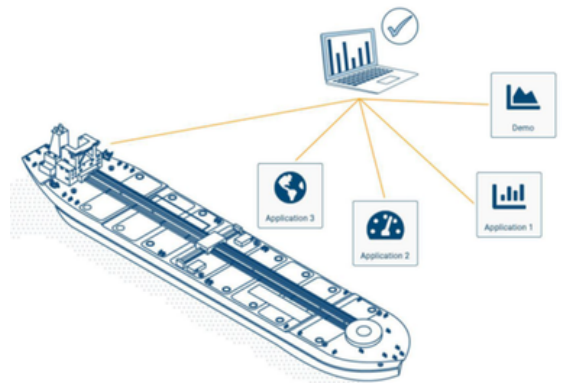

CREW CONNECT

One platform for onboard data access, monitoring and operational insights

Crew Connect provides centralized access to onboard vessel data through an intuitive web-based platform. Available as Crew Connect Basic and Crew Connect MAIHAK, the solution ranges from simple data access to advanced KPI monitoring, analytics and reporting.

Why Crew Connect

- One platform for onboard operational data
- Improved transparency across vessel systems
- Faster access to relevant information
- Better operational decision making
- Simplified reporting processes
- Enhanced monitoring of vessel performance

Crew Connect Basic

- Central interface for all Hoppe systems and applications
- Access via any onboard device (PC, tablet, smartphone)
- Direct access to live and historical Smart Data
- Integrated device and interface management
- Designed for secure operation with controlled access and role-based permissions

Crew Connect Maihak

- Advanced monitoring of live data, KPIs and system performance
- Analyze operational trends and detect inefficiencies
- Generate automated reports for operations, planning and compliance
- Utilize Hoppe analytics and calculation models onboard
- Customize views, thresholds and dashboards to your operational needs