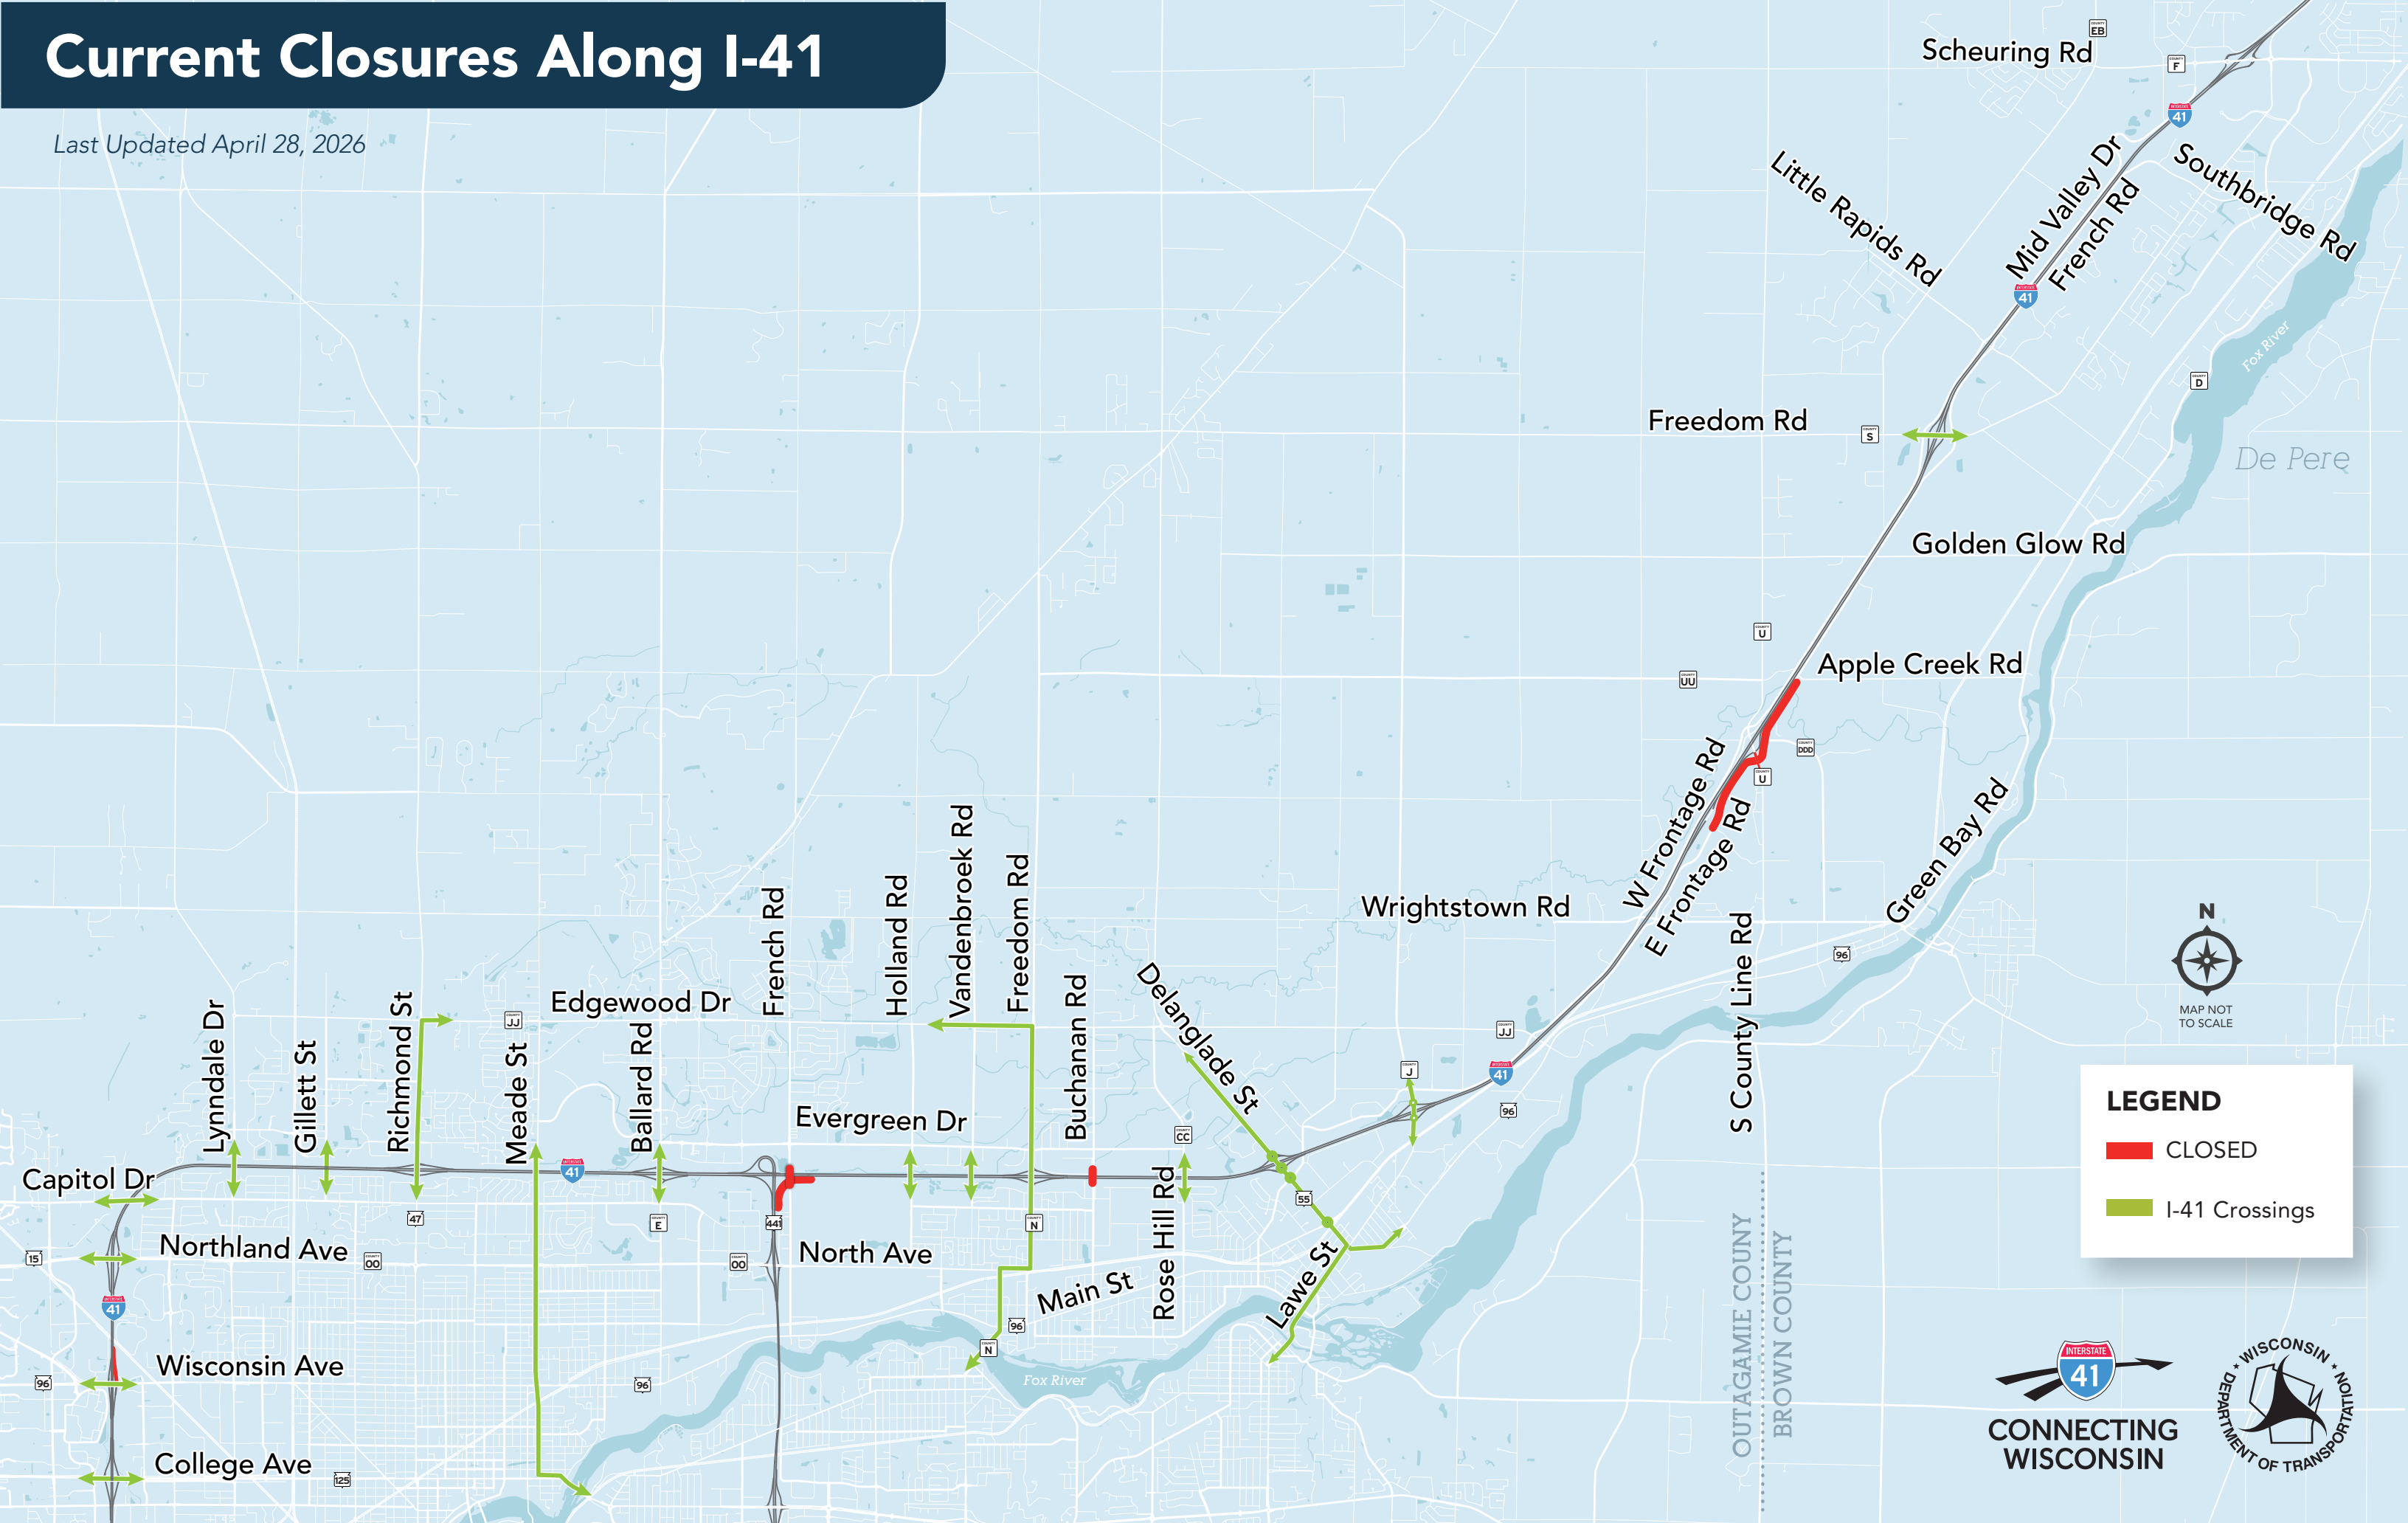

# Current Closures Along I-41

Last Updated April 28, 2026

**LEGEND**

- CLOSED
- I-41 Crossings