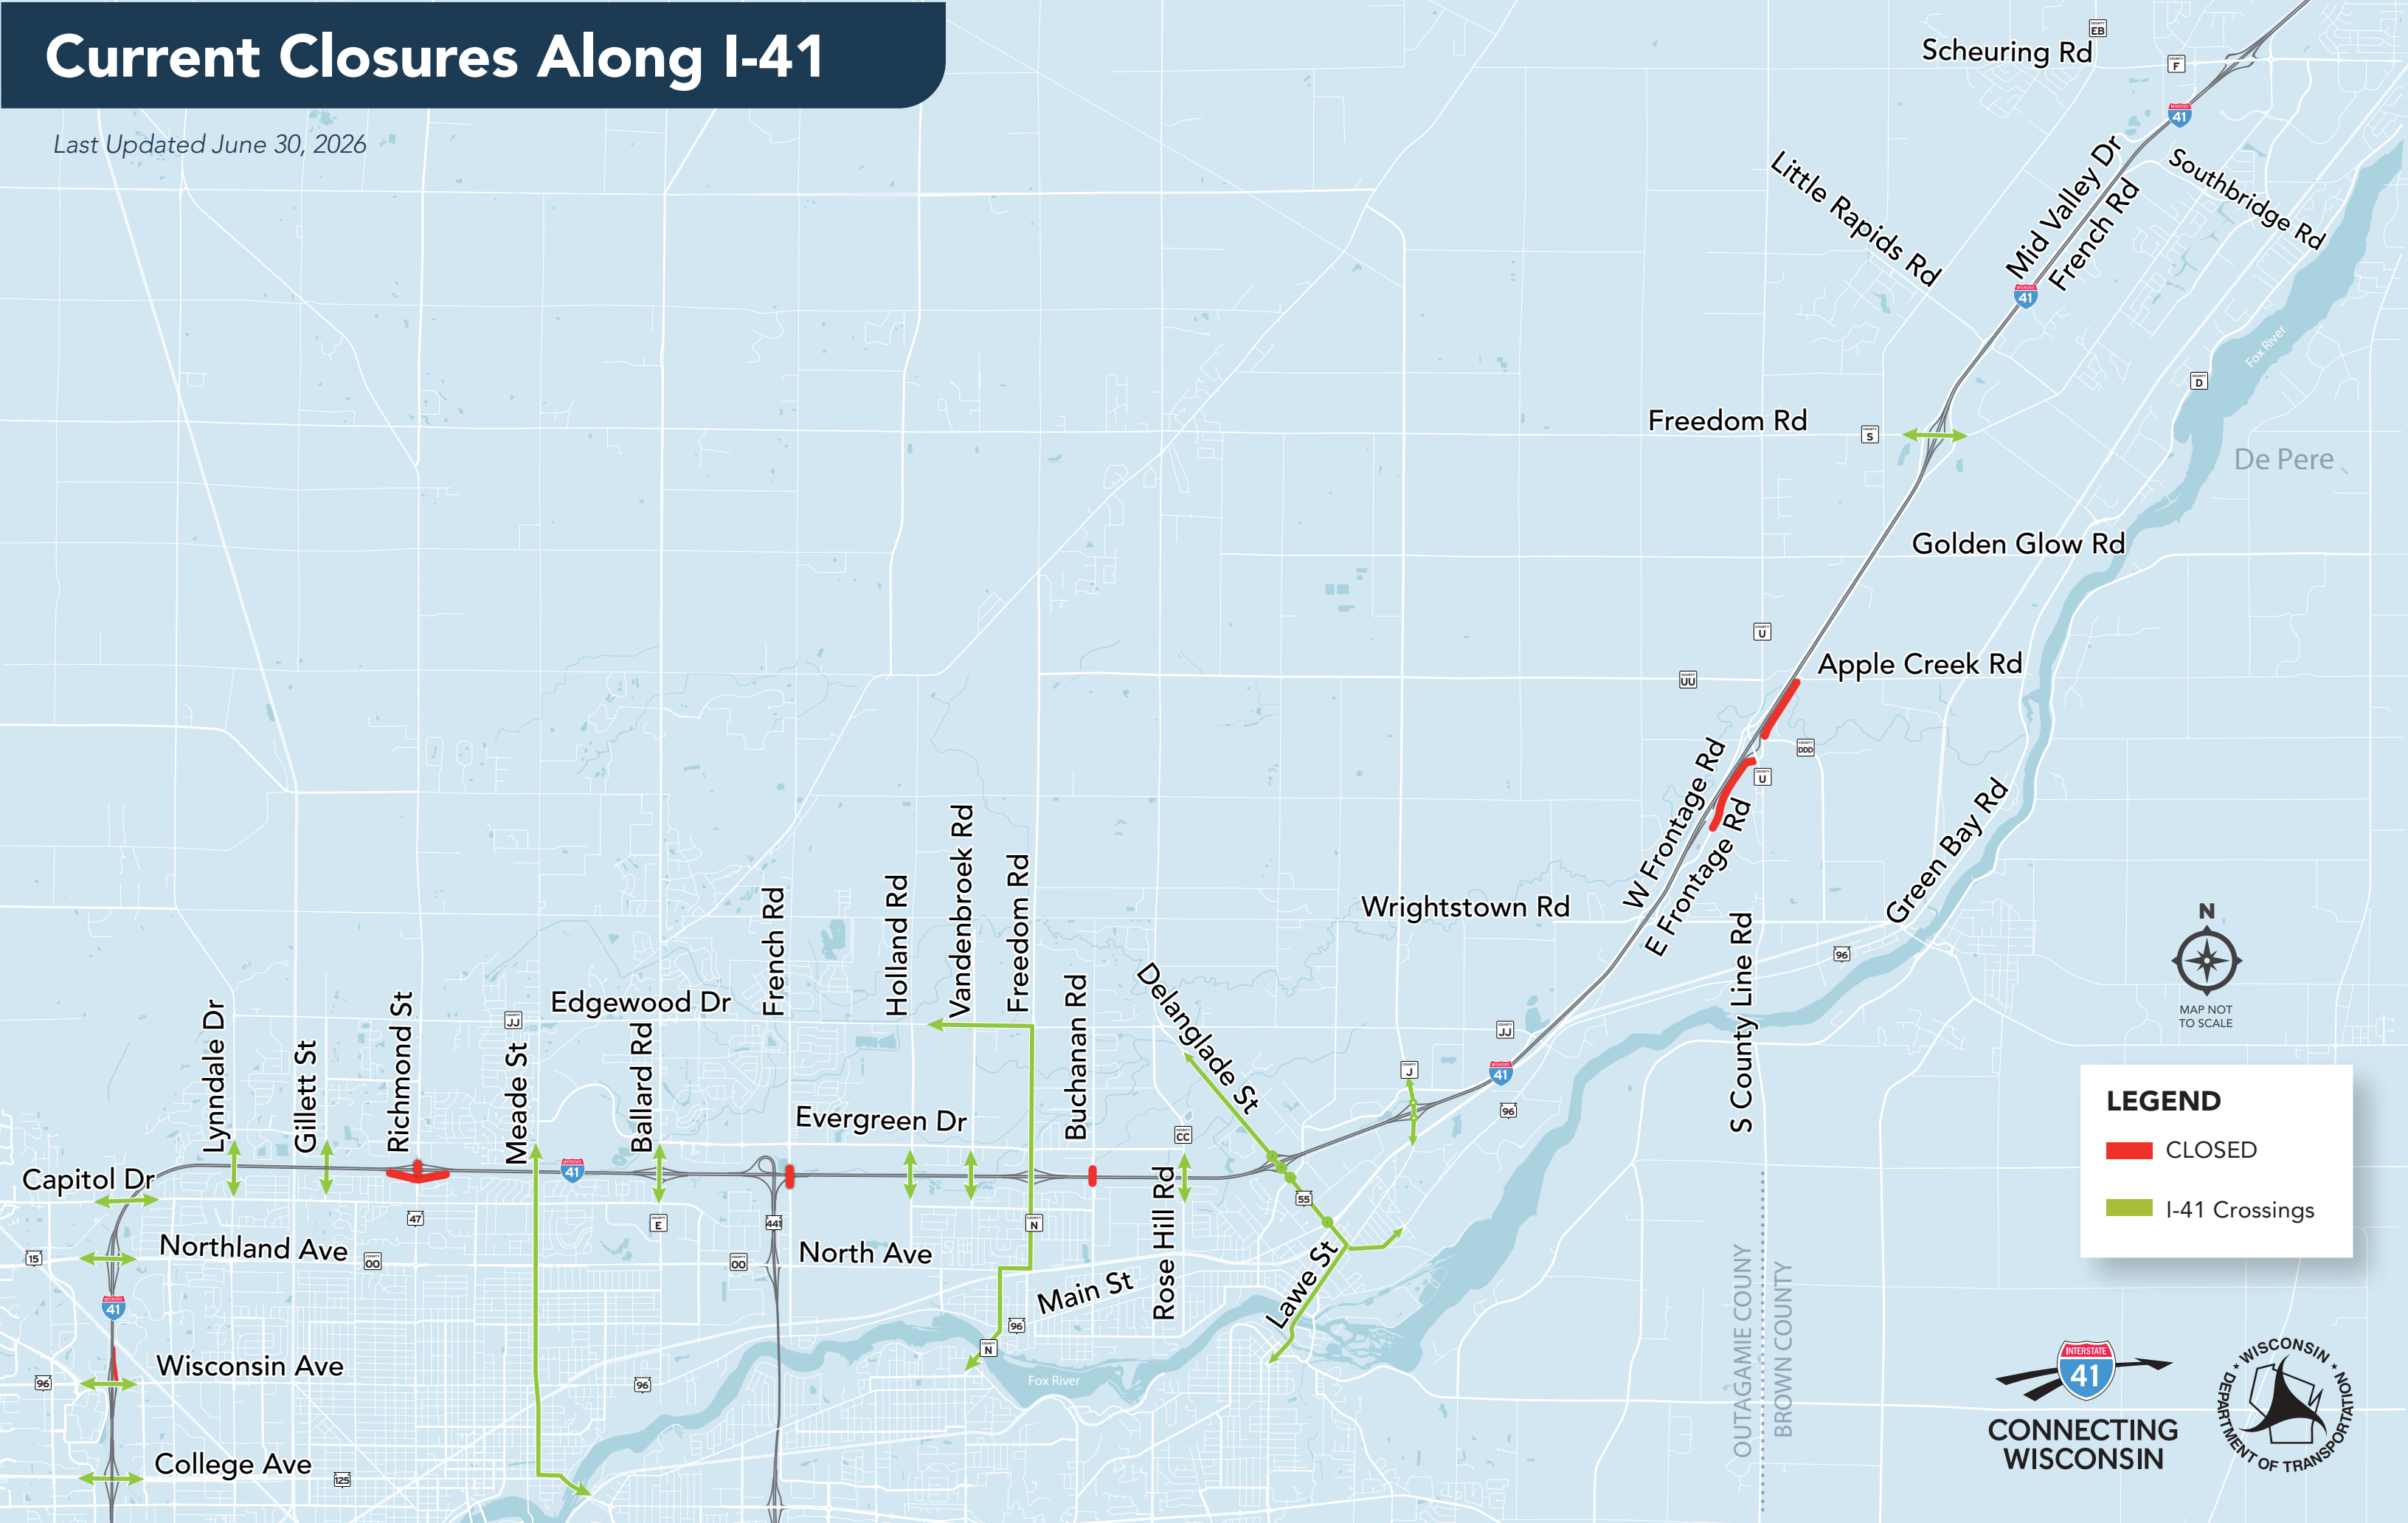

Current Closures Along I-41

Last Updated June 30, 2026

LEGEND

-  CLOSED
-  I-41 Crossings