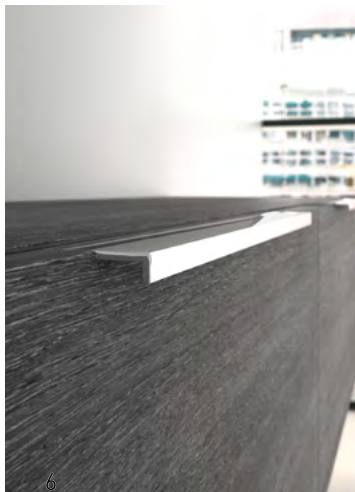

Site

For all the files, documents and everyday utensils you need to have within easy reach, but neatly stored out of sight in the office or conference room, there's Site. Modular, restrained, distinctive. The versatile programme grows and changes along with your needs. Site's striking clear lines, generous harmonious fronts and the fine door and drawer seams lend tranquility to the room. Slender handle profiles underscore aesthetic lightness. Whether you select a standing or a hanging element, a seamless top cover panel is available in lengths up to 250 cm. The sophisticated system of modular sizes, materials and colours make Site easy to combine with all of the RENZ programmes, so custom-tailoring for any room layout, working style or form of organisation is easy. Site is available in fine veneer or lacquered in selected colours. Both open and closed elements are available, with swing, sliding or horizontal doors. Durable, premium materials crafted with attention to detail.

Offenes, wandhängendes Regal.

Wall-mounted credenza with open compartments.

Wandhängendes Sideboard mit Klappen.

The wall-mounted credenza with flaps.

Die Griffe sind verfügbar in Aluminium matt
eloxiert oder Chrom glänzend.