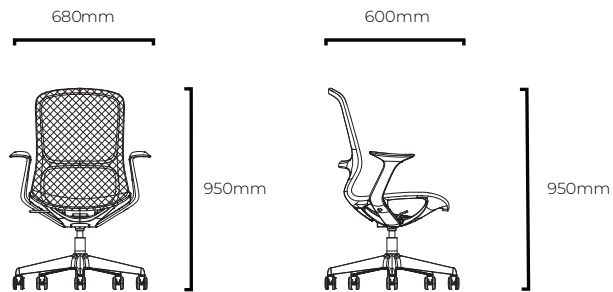

ZIVA.

Task Chair

Sleek and supportive, the Ziva features a sculpted PP backrest and breathable full mesh seat for all-day comfort. Its fixed armrests maintain a clean silhouette, while the original position locking mechanism offers simple stability. A 3-stage gas lift with 100mm stroke and 70mm sink depth ensures adaptable height adjustment. Finished with a 330mm PP five-star base and smooth-rolling 60mm PU castors, Ziva is ideal for minimalist, high-efficiency environments.

Details

- Backrest: PP back frame
- Seat: Full mesh cushion Armrests: PP fixed armrests
- Mechanism: Original position locking base
- Gas Lift: 100mm stroke, 70mm sink depth 3-stage gas lift
- Base: 330mm PP five-star base
- Casters: 60/25 PU universal wheels

Dimensions:

Finishes:

Seat Mesh Back

Base 5 Star Nylon Base