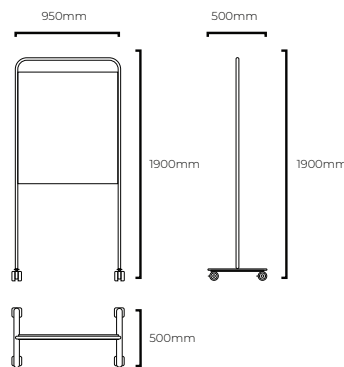

PEX.

Companion

Elevate your office with the Pex Companion. This elegant accessory, comprised of a mobile frame, white board, a flip chart, a notice pin board and a U Channel marker holder, offers a sleek and functional solution for idea generation. The unique metal-bending technique employed by Ergoform ensures the stand is not only visually striking but also sturdy and resilient. Make a statement in your modern office with this sophisticated addition to the Pex range.

Details:

* Approximate dimensions.

Finishes:

Top MDF Sprayed

Frame Sprayed Metal