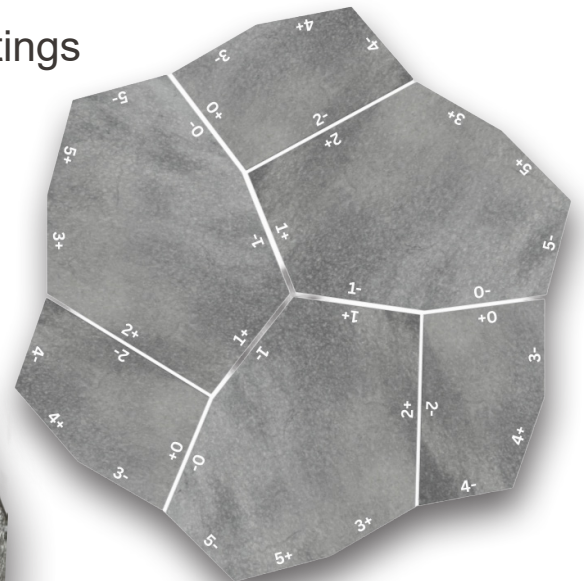

Cascade Flagstone

Color: Silver Legacy

Available Colors:

Silver Legacy

Made to Order:

Western Buff

*colors may vary,
see actual pallets

Features

- Consistent thickness 1-3/4"
- Natural slate textures
- Perfect for natural or modern settings
- 16 unique textures
- Self-spacing joints
- Easy layout / install pattern

Edge Detail

Top View

Layout

Product Data

- 1-3/4" thick
- 7 square feet per pair
- Sold by the pair - 2 pair per layer

Pallet

- 32 pieces per pallet
- 112 square feet per pallet
- 2,050 pounds per pallet

Flagstone Cross-Section (on-grade installation**)