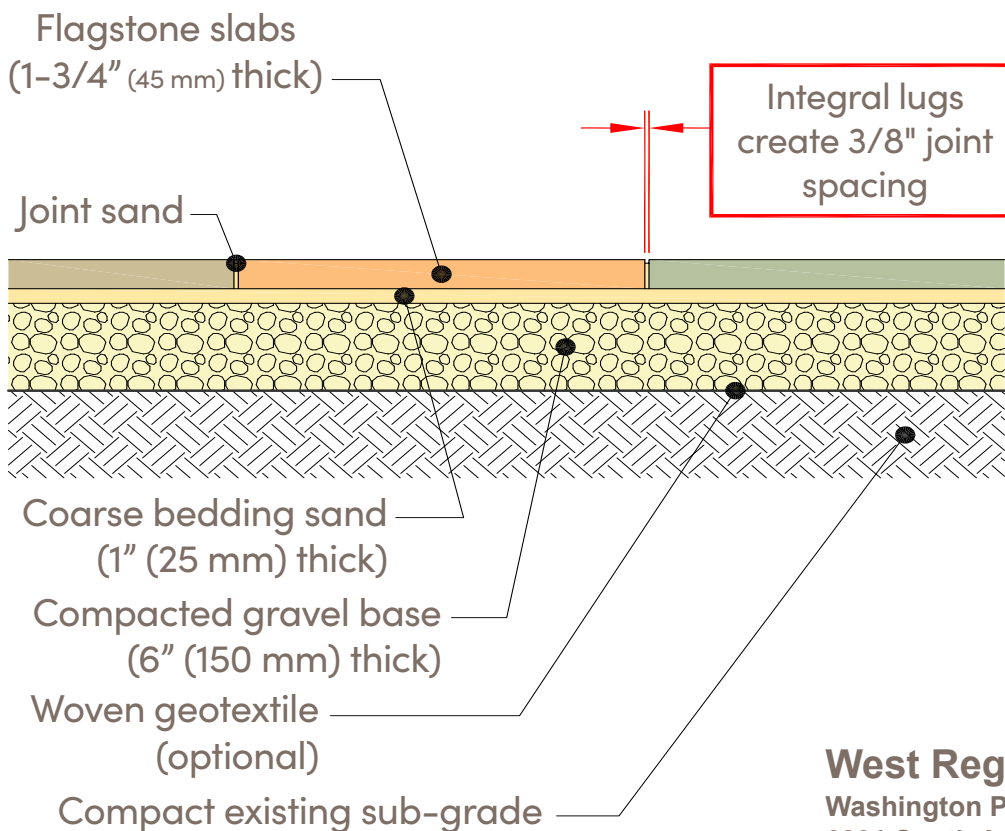

Cascade Flagstone

Color: Silver Legacy

Available Colors:

Silver Legacy

Made to Order:

Western Buff

*colors may vary,
see actual pallets

Features

- Consistent thickness 1-3/4"
- Natural slate textures
- Perfect for natural or modern settings
- 16 unique textures
- Self-spacing joints
- Easy layout / install pattern

Edge Detail

Top View

Layout

Product Data

- 1-3/4" thick
- 7 square feet per pair
- Sold by the pair - 2 pair per layer

Pallet

- 32 pieces per pallet
- 112 square feet per pallet
- 2,050 pounds per pallet

Flagstone Cross-Section (on-grade installation**)