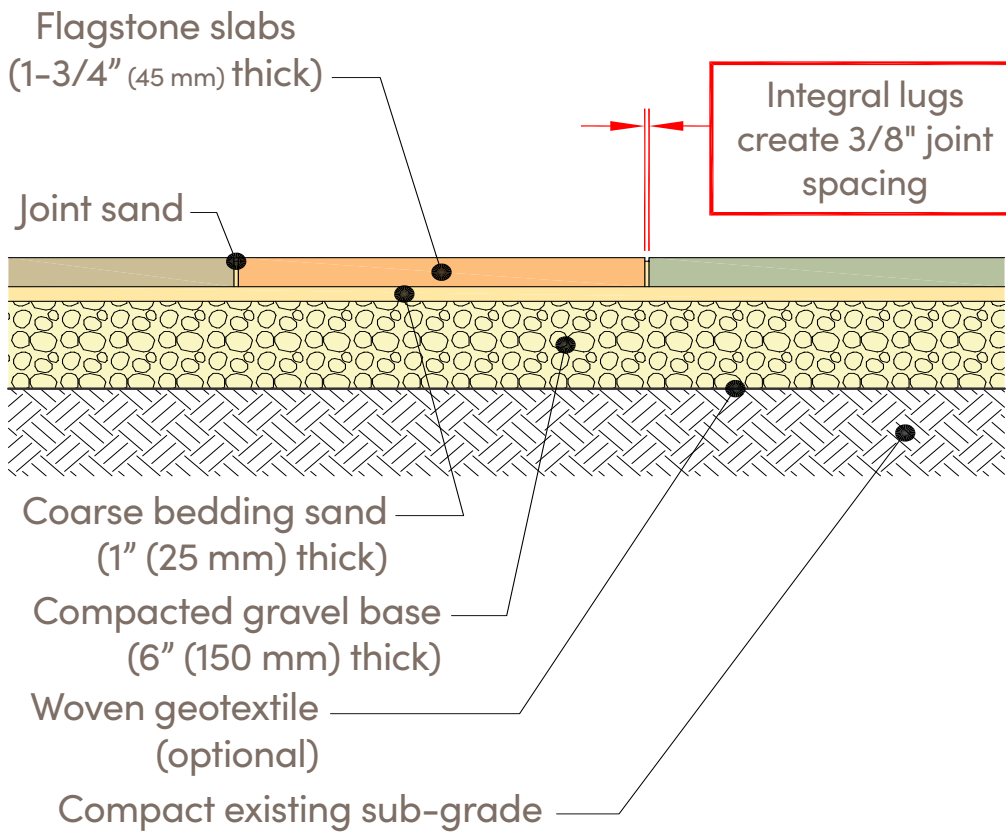

Features

- Consistent thickness 1-3/4"
- Natural slate textures
- Perfect for natural or modern settings
- 16 unique textures
- Self-spacing joints
- Easy layout / install pattern

Edge Detail

Top View

Layout

Product Data

- 1-3/4" thick
- 7 square feet per pair
- Sold by the pair - 2 pair per layer

Pallet

- 32 pieces per pallet
- 112 square feet per pallet
- 2,050 pounds per pallet

Flagstone Cross-Section (on-grade installation**)