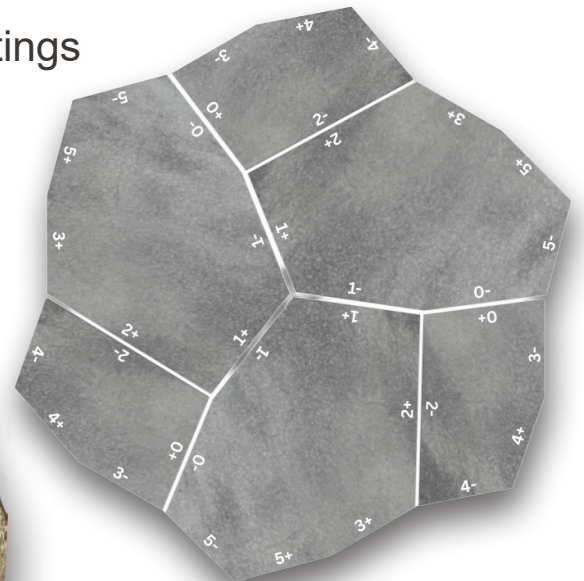

CASTOHN®

hand made stone

Cascade Flagstone

Color: Southern Buff

Available Colors:

Quick Silver

Southern Buff

*colors may vary,
see actual pallets

Features

- Consistent thickness 1-3/4"
- Natural slate textures
- Perfect for natural or modern settings
- 16 unique textures
- Self-spacing joints
- Easy layout / install pattern

Edge Detail

Top View

Layout

Product Data

- 1-3/4" thick
- 7 square feet per pair
- Sold by the pair - 2 pair per layer

Pallet

- 32 pieces per pallet
- 112 square feet per pallet
- 2,050 pounds per pallet

Flagstone Cross-Section (on-grade installation**)