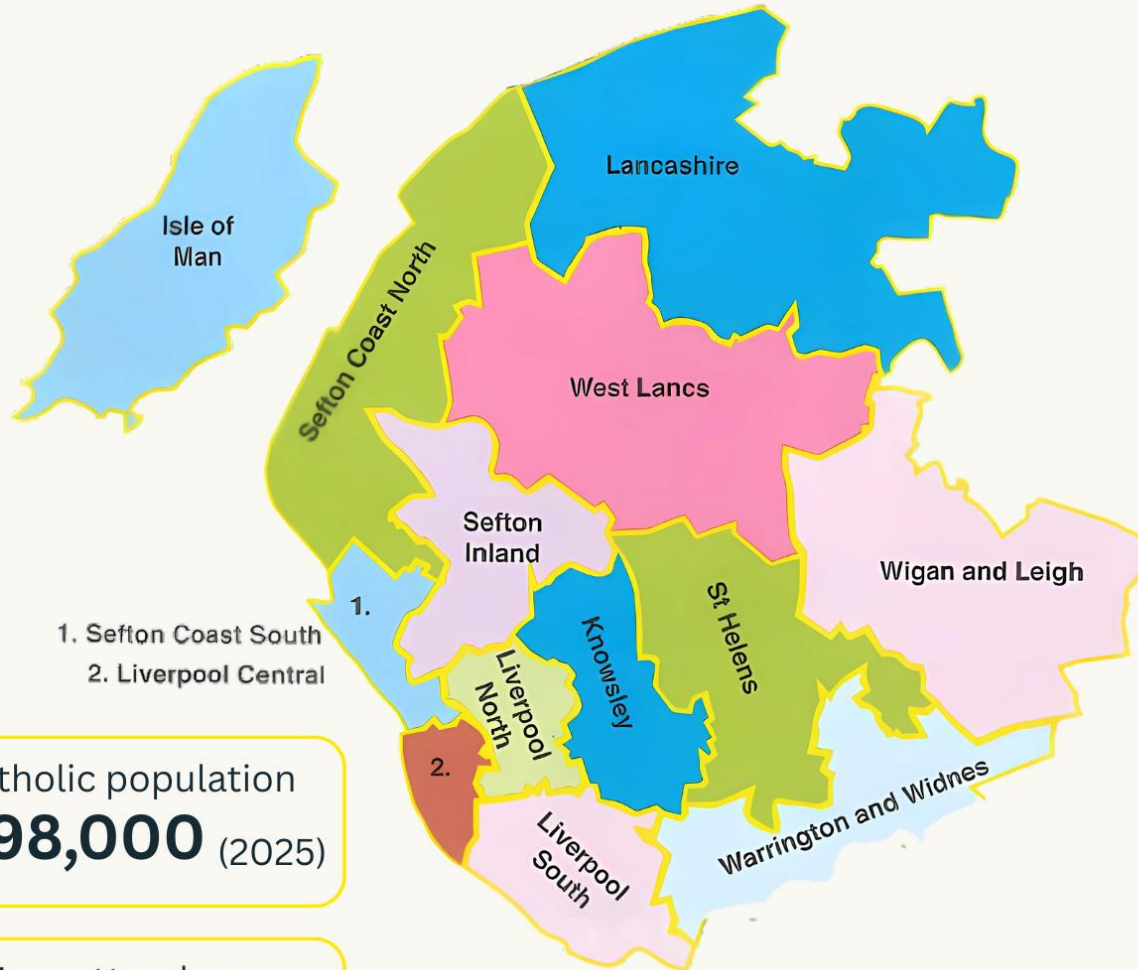

The Archdiocese of Liverpool extends from the Mersey to the Ribble, encompassing Merseyside, parts of Lancashire, Cheshire and Greater Manchester, and the Isle of Man.

Catholic population  
**498,000** (2025)