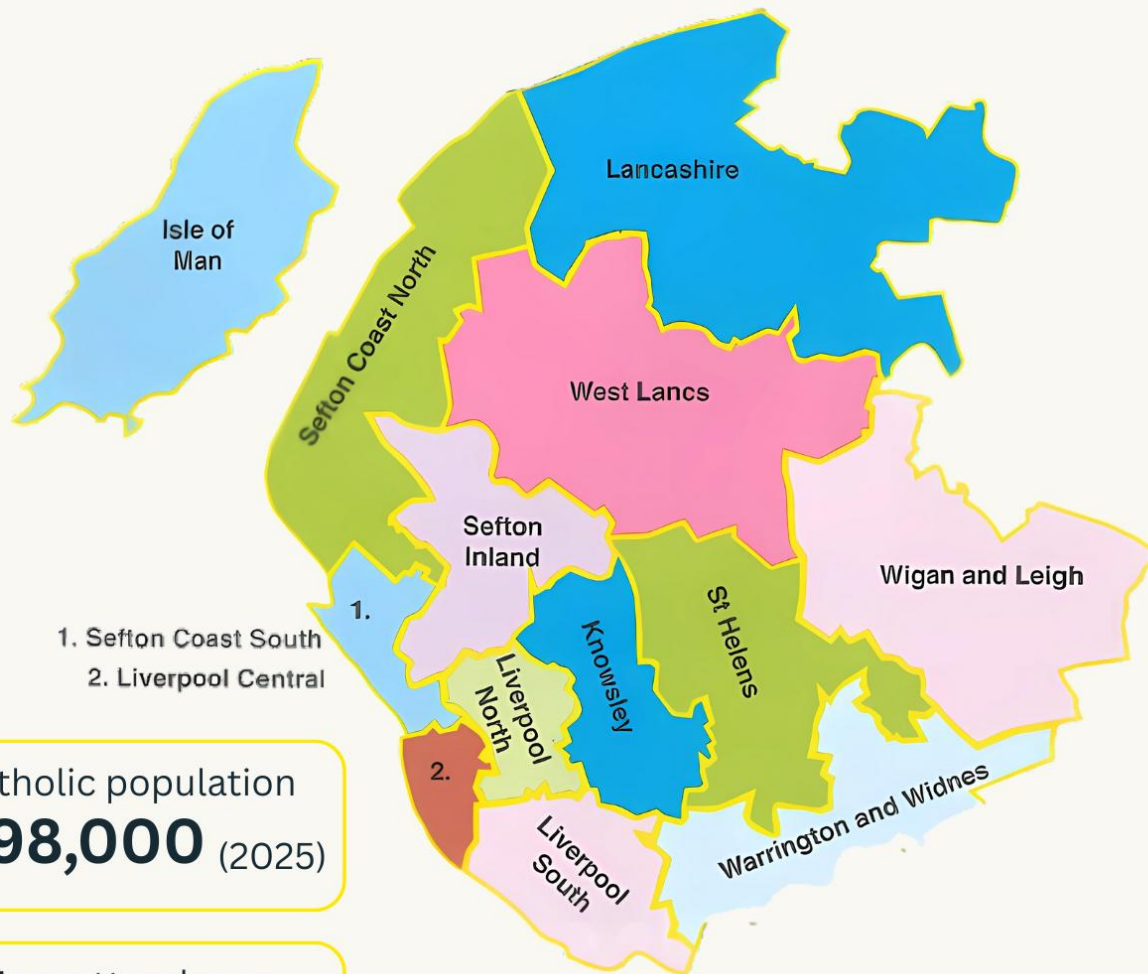

A Family in Christ

Our Future Together

Archdiocese of
Liverpool

Archdiocese of Liverpool Pastoral Plan - Family of Parishes

- A group of neighbouring parishes working together
 - Share priests, resources, and mission
 - Focus on serving local communities more effectively
 - Encourages collaboration and unity
-
- The Family of Parishes model helps the Archdiocese of Liverpool respond to modern challenges while continuing its mission of faith, service, and community.

The Archdiocese of Liverpool extends from the Mersey to the Ribble, encompassing Merseyside, parts of Lancashire, Cheshire and Greater Manchester, and the Isle of Man.

Catholic population
498,000 (2025)