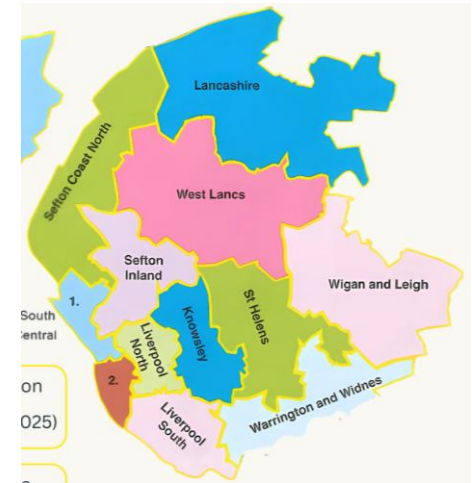

Wave 1

St Joseph's CMAT

LIVERPOOL

Holy Cross, Liverpool
Our Lady Immaculate, Everton
St John's, Kirkdale
Christ the King, Childwall
Our Lady of Good Help, Wavertree
Our Lady's Bishop Eton
St Anthony of Padua, Mossley Hill
St Austin's, Grassendale

ST HELENS

St Cuthbert's High, St Helens
Holy Spirit, Parr
St Thomas of Canterbury
Ss Peter and Paul, Haresfinch
Holy Cross, St Helens
St Mary's, Blackbrook
St Anne's, Sutton
St Theresa's, Sutton Manor

Corpus Christi, Rainford
St John Vianney, St Helens