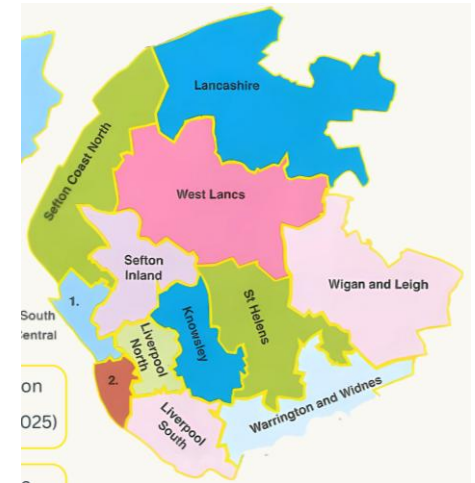

Our Lady of Lourdes NW CMAT

Timeline

Our Lady of Lourdes NW Wave 1

WIGAN

St Peter's High, Orrell

St Bernadette's Primary, Shevington

St Cuthbert's Primary, Wigan

St James' Primary, Orrell

St Marie's Primary, Standish

St Teresa's, Upholland

St Joseph's, Wrightington

St John Fisher High, Wigan

Sacred Heart Primary, Wigan

St Jude's Primary, Wigan

St Mary's & St John's Primary, Wigan

St Patrick's Primary, Wigan

St William's Primary, Ince

ST HELENS

St Mary's, Birchley

HALTON

Ss Peter & Paul, Widnes

Timeline

Our Lady of Lourdes NW CMAT

WAVE 4	WAVE 5	
ST GREGORY'S HIGH, WARRINGTON	ST MARY'S HIGH, ASTLEY	ST EDMUND ARROWSMITH HIGH, ASHTON-IN-MAKERFIELD
Sacred Heart, Warrington	Holy Family, Boothstown	Sacred Heart, Hindley Green
St Alban's, Warrington	Sacred Heart, Hindsford	St Aidan's, Winstanley
St Benedict's, Warrington	Sacred Heart, Leigh	St Benedict's, Hindley
St Joseph's, Penketh	Twelve Apostles, Leigh	St Oswald's, Ashton-in-Makerfield
St Vincent's, Penketh	St Ambrose Barlow, Astley	St Wilfrid's, Ashton-in-Makerfield
St Bridget's, Fearnhead	St Gabriel's, Higher Folds	English Martyrs, Haydock
St Oswald's, Padgate	St Joseph's, Leigh	
St Peter's, Woolston	St Richard's, Atherton	
St Stephen's, Orford	All Saints, Golborne	
St Lewis', Croft	St Catherine of Siena, Lowton	
St Paul of the Cross, Burtonwood		