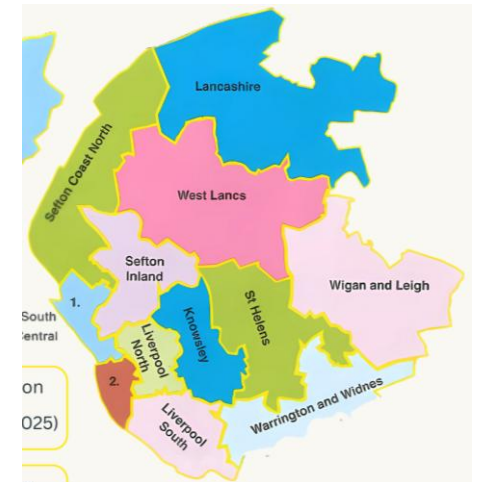

Wave 1

Pope Francis CMAT

LANCASHIRE

St Bede's High, Ormskirk

Our Lady & All Saints Primary Parbold

St Anne's Primary, Ormskirk

St John's Primary, Burscough

St Mary's Primary, Scarisbrick

Our Lady Queen of Peace High, Skelmersdale

St Edmund's Primary, Skelmersdale

St Francis of Assisi Primary, Skelmersdale

St James Primary, Skelmersdale

St Richard's Primary, Skelmersdale

St John's Primary, Skelmersdale

SEFTON

Great Crosby Primary

Ursuline Primary, Crosby

St Jerome's Primary, Formby

St Gregory's Primary, Lydiate