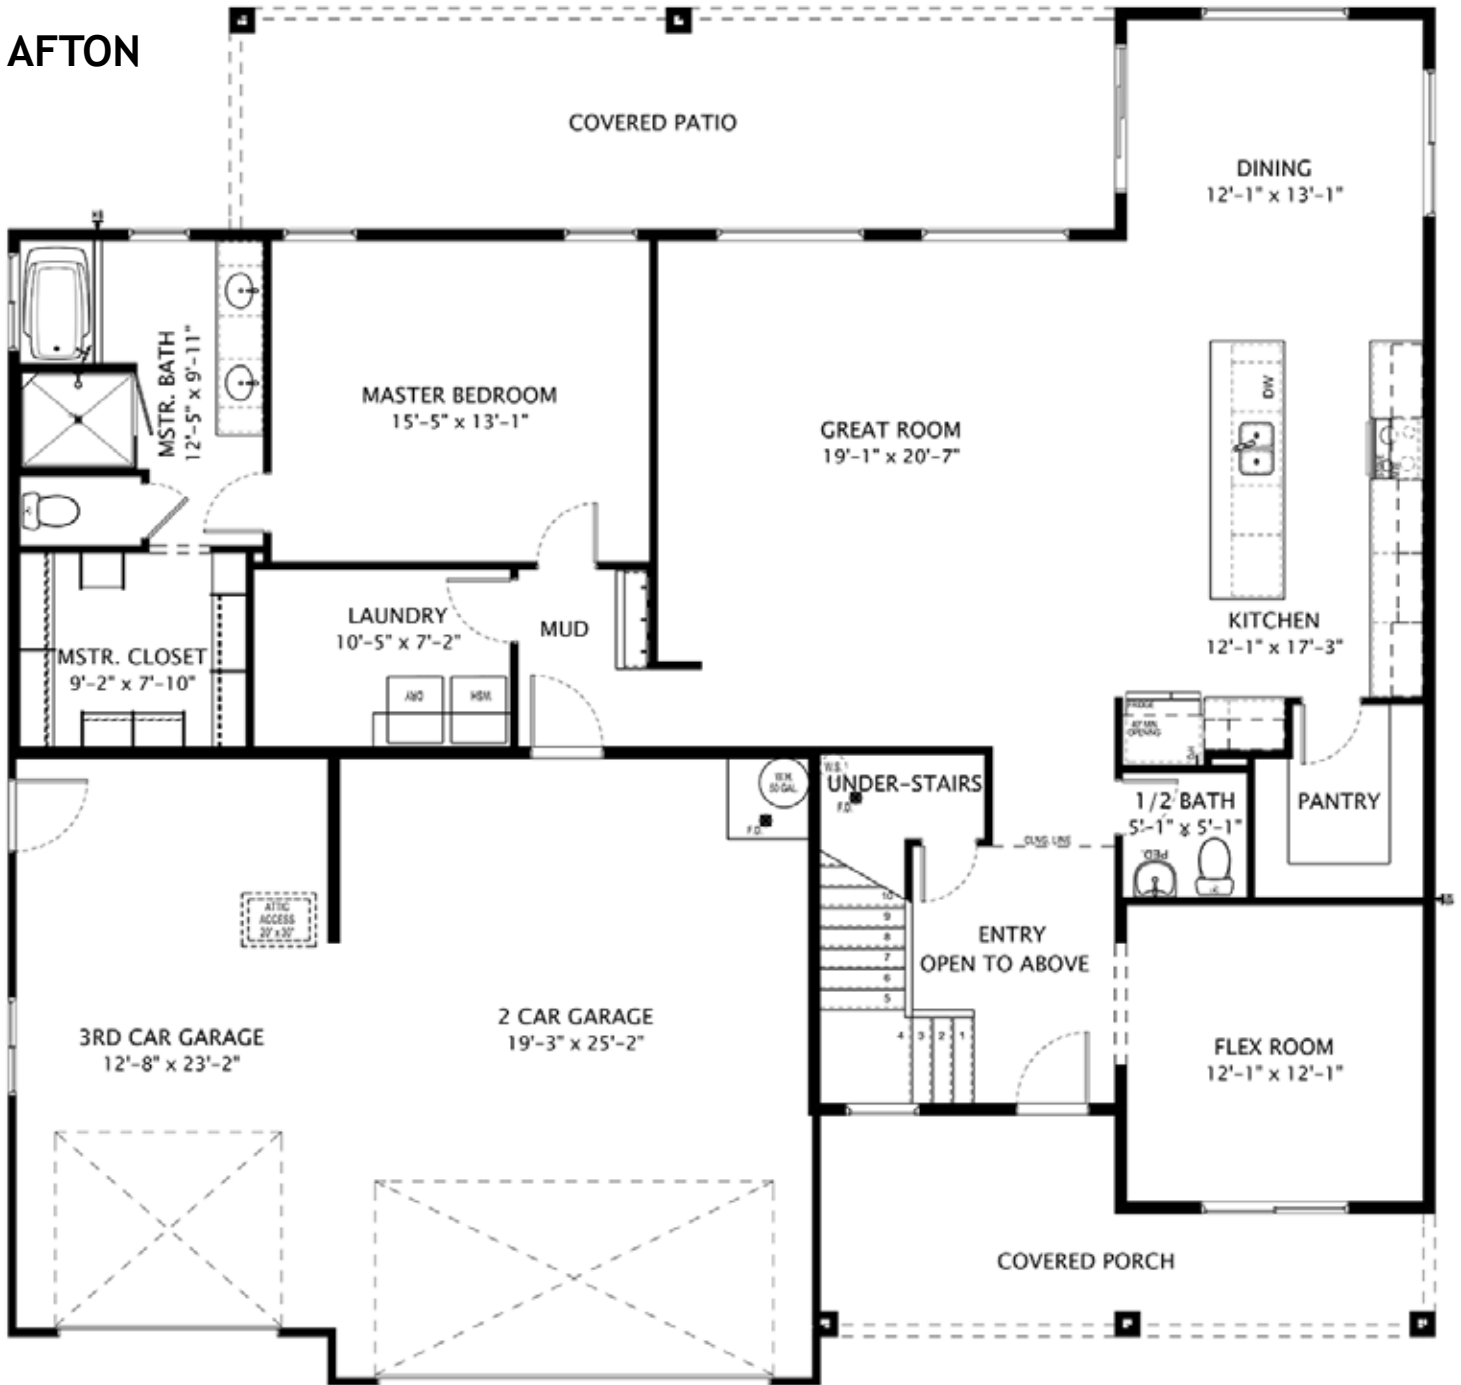

AFTON

Total Finished Area 3176 sf
Main Floor 1785 sf
Upper Floor 1391 sf

SPANISH

A two-story Spanish-style house with a light beige stucco finish and a dark grey roof. The front features a two-car garage with white doors and a central entrance with a white door and a large window. The house is surrounded by a concrete driveway and a small lawn with palm trees in the background.

FARMHOUSE

A two-story farmhouse-style house with a light beige stucco finish and a dark grey roof. The front features a two-car garage with dark grey doors and a central entrance with a dark grey door and a large window. The house is surrounded by a concrete driveway and a small lawn with palm trees in the background.

AFTON

Main Floor

AFTON