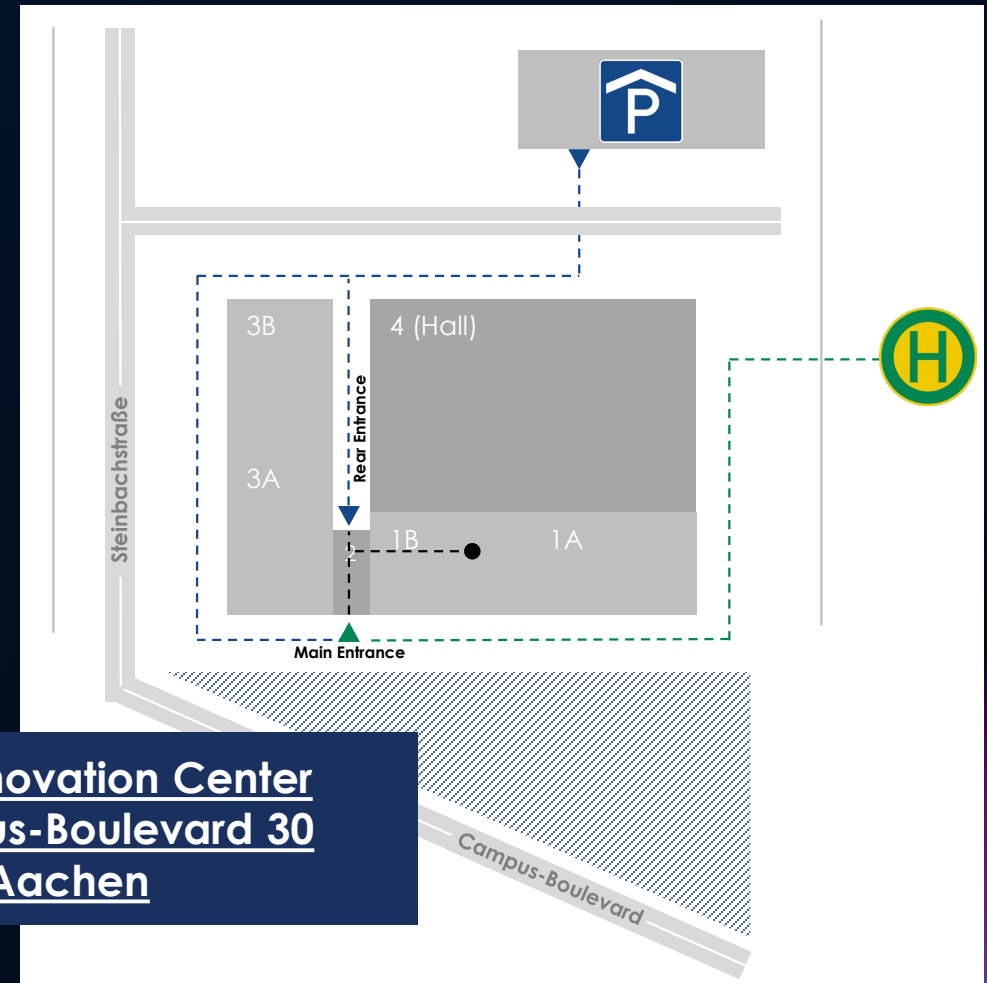

Bus Stop

From the nearest bus stop, *Aachen, Campus Melaten (Physikzentrum)*, it's a 6-minute walk to INC.

Main entrance: Turn right, go through the glass door, and take the first elevator to the 4th floor (KEX).