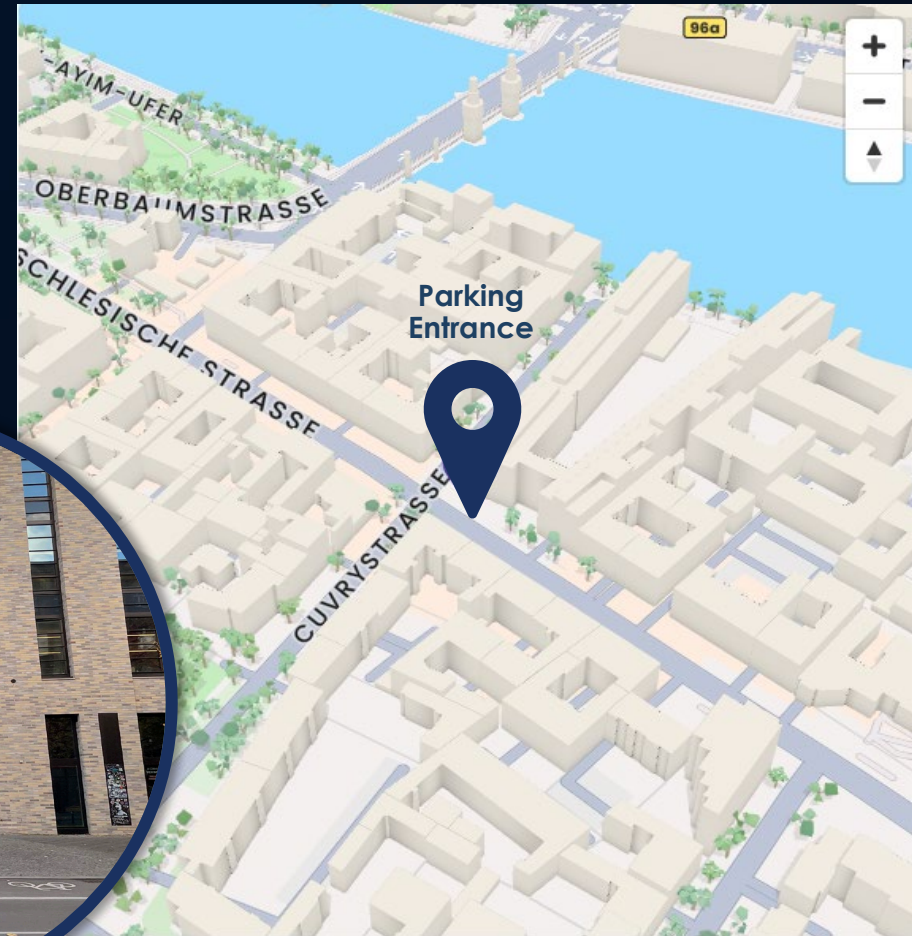

Parking

There is the option to park directly in the underground garage at our office location.

The garage has two entrances: one on the side of the building on Cuvrystraße and another at the front on Schlesische Straße. Please ring the bell at 'Scaling Spaces' there.

We recommend using a mobile navigation service to

INC Innovation Center GmbH

c/o Scaling Spaces / Nework Services GmbH

Cuvry Straße 53 / Haus F

10997 Berlin