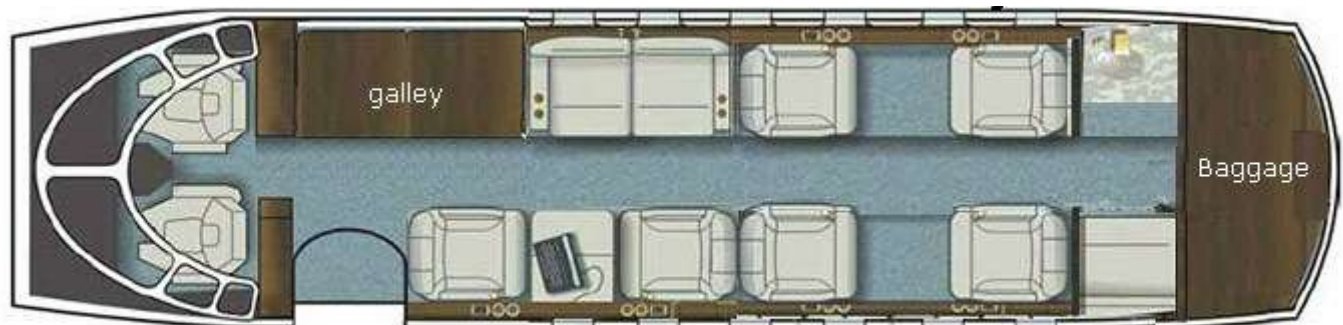

HAWKER 800 N123HK

CAPACITY: 8 | ENDURANCE: 5 hours, 30 mins

YEAR OF MANUFACTURE / YEAR OF REFURBISH: 1992/2026

CABIN HEIGHTS: 5' 10" | CABIN LENGTH: 21' 4" | CABIN VOLUME: 604 cubic feet

BAGGAGE CAPACITY: 48 cubic feet

Passenger Amenities

- ◆ Satellite Wifi
- ◆ 110V Outlet
- ◆ Enclosed Lavatory
- ◆ Flight Phone
- ◆ Partial Galley
- ◆ Leather Seats

CONTACT TAVAERO FOR RATES AND AVAILABILITY
WWW.TAVAERO.COM | (713)-643-5387 | CHARTER@TAVAERO.COM