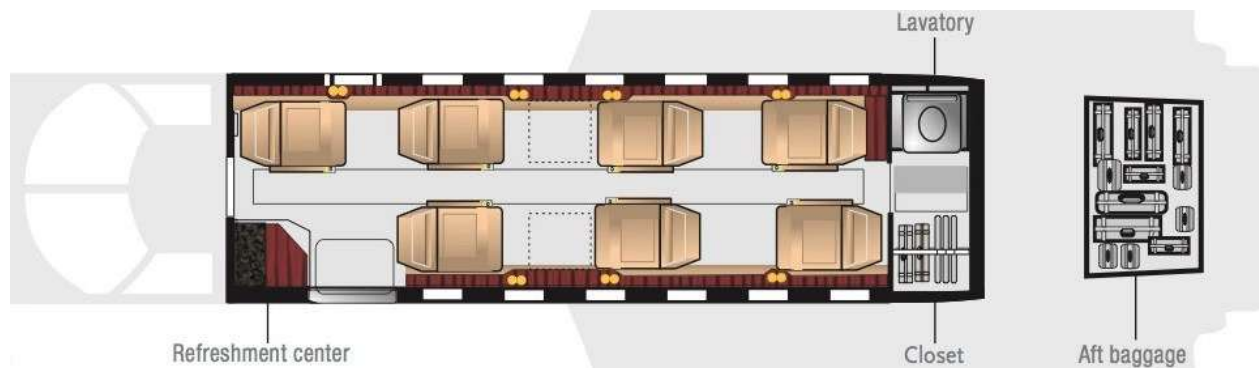

CITATION ULTRA N560RK

CAPACITY: 7 | ENDURANCE: 3 hours, 30 mins

YEAR OF MANUFACTURE / YEAR OF REFURBISH: 1997/2021

CABIN HEIGHTS: 4' 6" | CABIN LENGTH: 17' 4" | CABIN VOLUME: 292 cubic feet

BAGGAGE CAPACITY: 26 cubic feet

Passenger Amenities

- ◆ Enclosed Lavatory
- ◆ Partial Galley
- ◆ Leather Seats

CONTACT TAVAERO FOR RATES AND AVAILABILITY
WWW.TAVAERO.COM | (713)-643-5387 | CHARTER@TAVAERO.COM