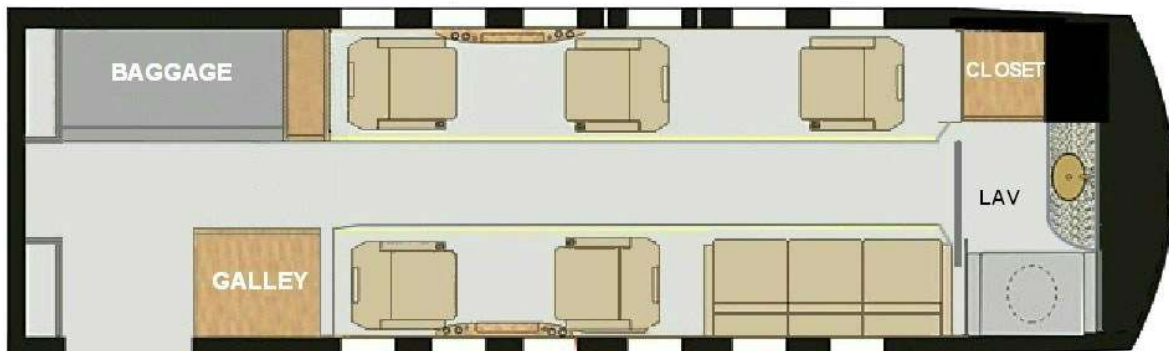

## HAWKER 800 N257PL

CAPACITY: 8 | ENDURANCE: 5 hours, 30 mins

YEAR OF MANUFACTURE / YEAR OF REFURBISH: 1990/2022

CABIN HEIGHTS: 5' 10" | CABIN LENGTH: 21' 4" | CABIN VOLUME: 604 cubic feet

BAGGAGE CAPACITY: 48 cubic feet

### Passenger Amenities

- ◆ 110V Outlet
- ◆ CD Player
- ◆ Enclosed Lavatory
- ◆ Satellite Wifi
- ◆ Partial Galley
- ◆ Leather Seats

CONTACT TAVAERO FOR RATES AND AVAILABILITY  
[WWW.TAVAERO.COM](http://WWW.TAVAERO.COM) | (713)-643-5387 | [CHARTER@TAVAERO.COM](mailto:CHARTER@TAVAERO.COM)