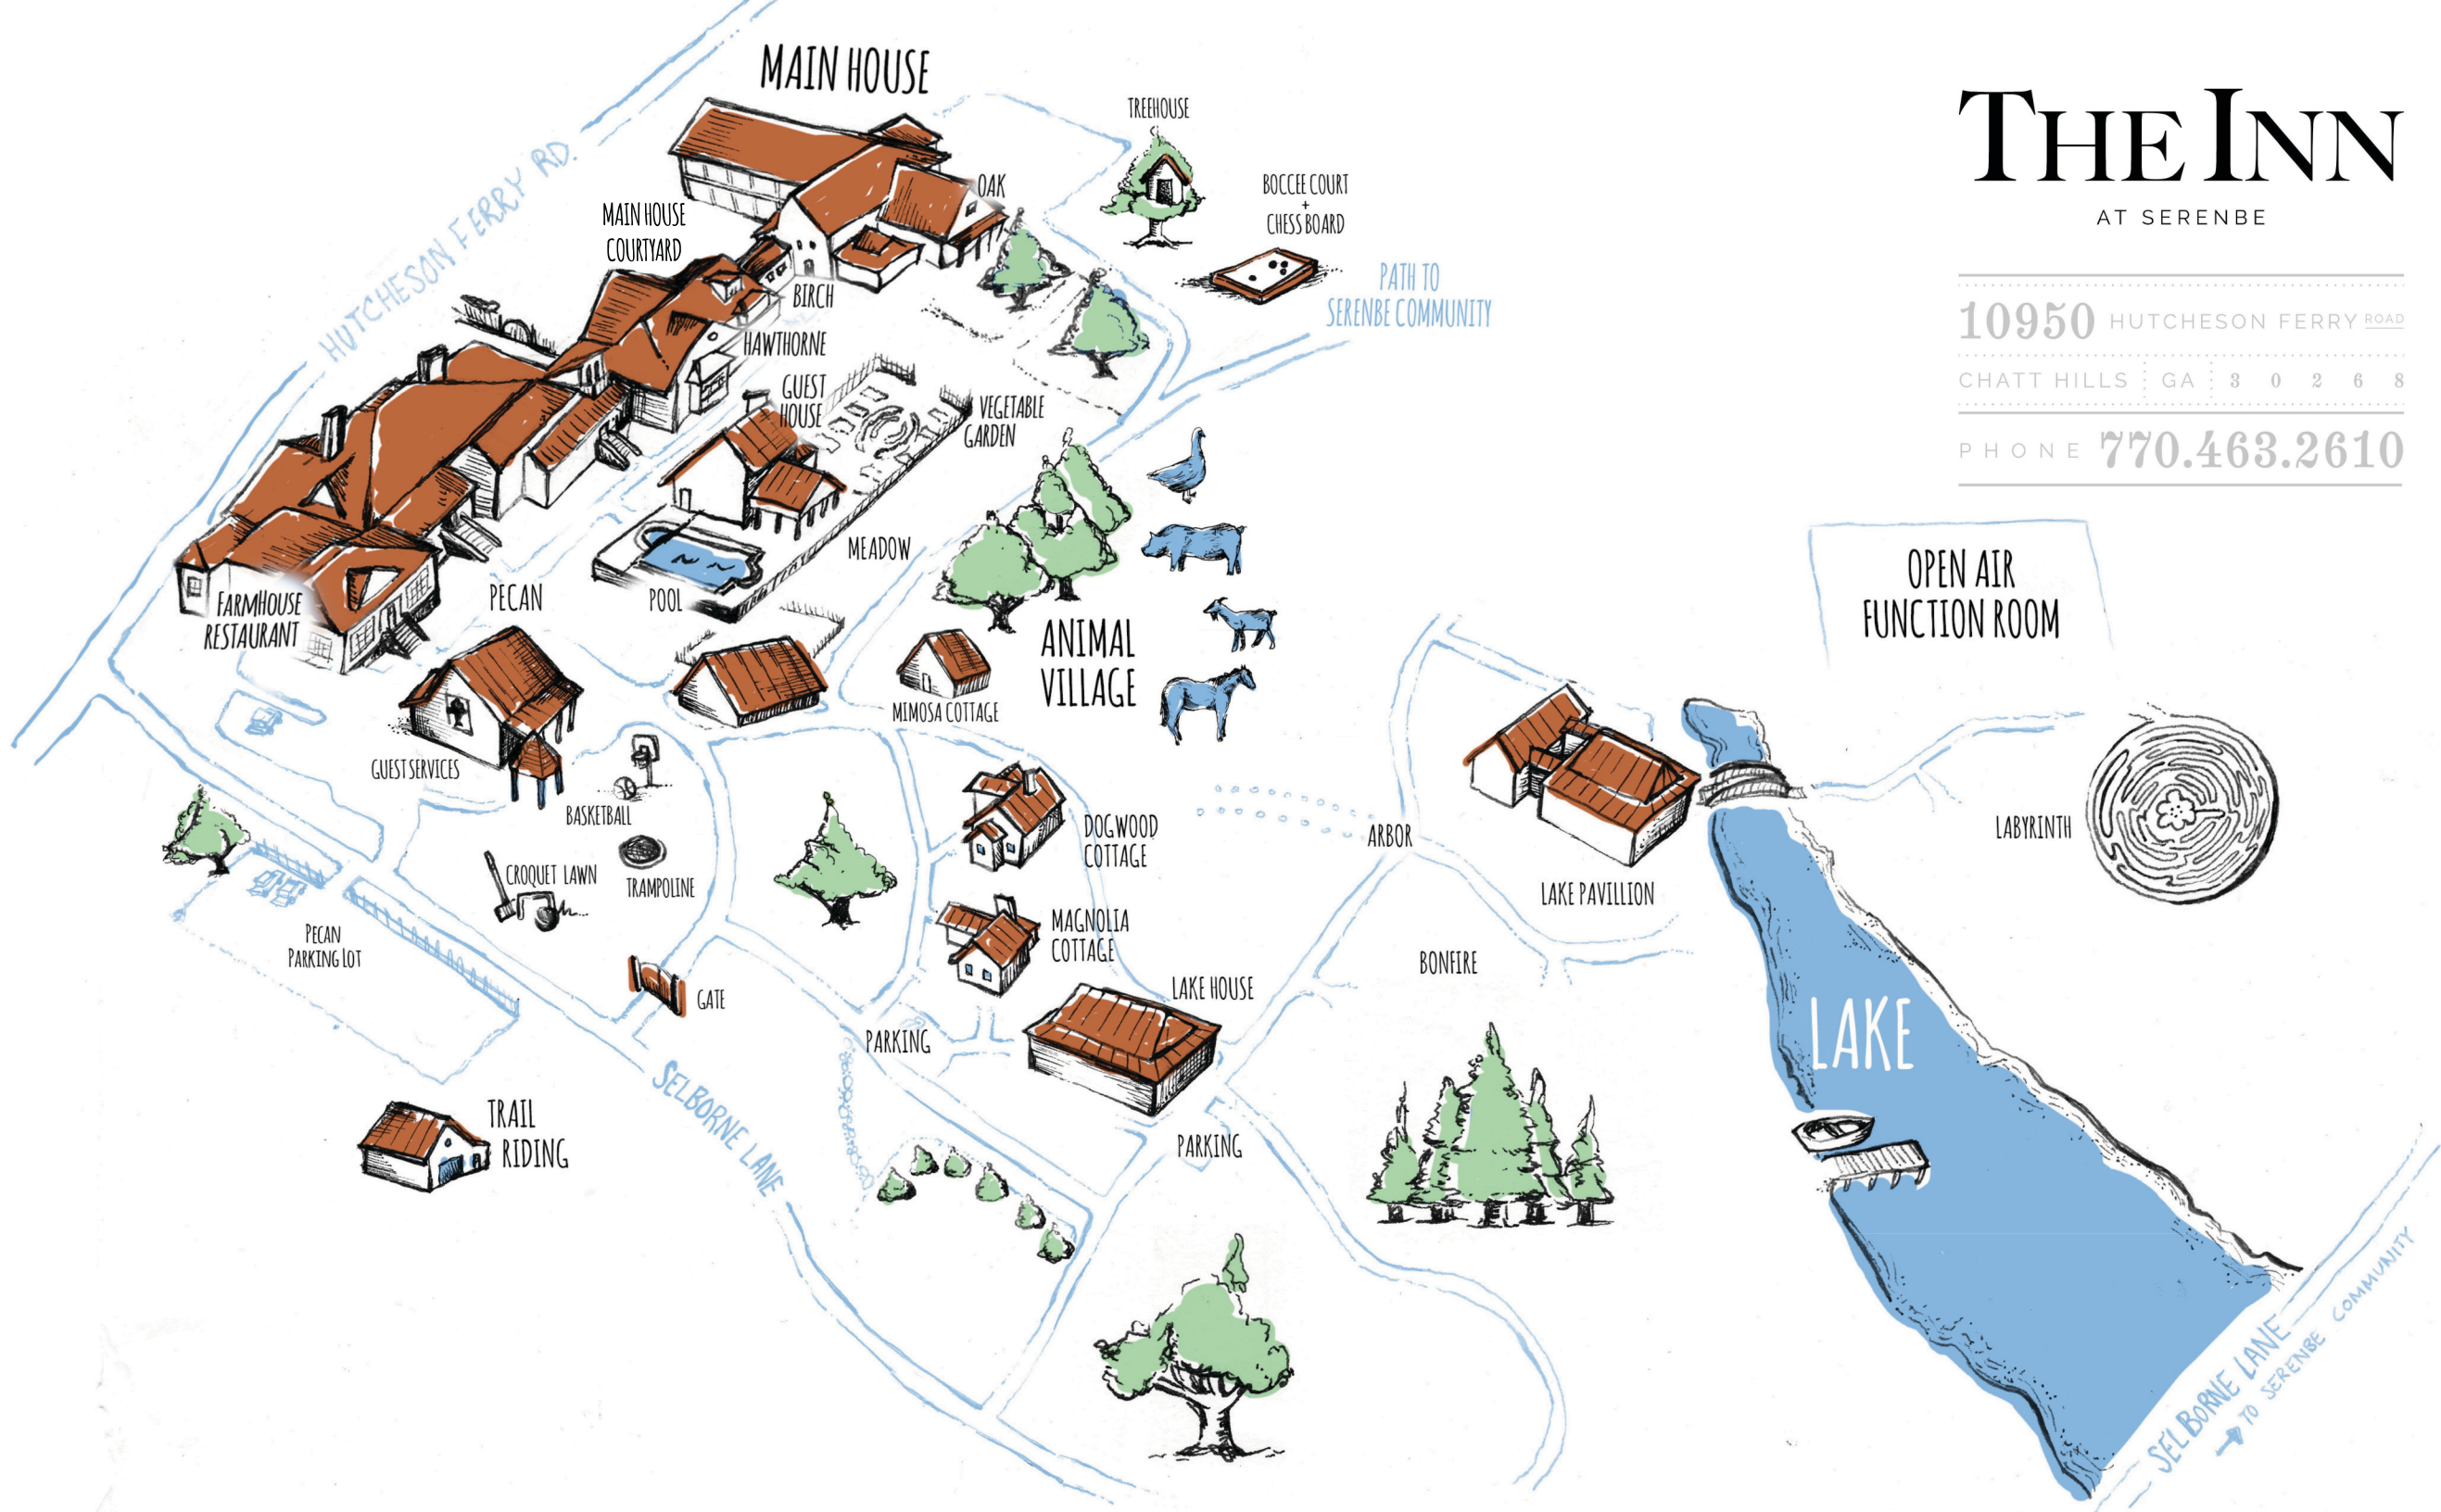

THE INN

AT SERENBE

10950 HUTCHESON FERRY ROAD

CHATT HILLS GA 30268

PHONE 770.463.2610