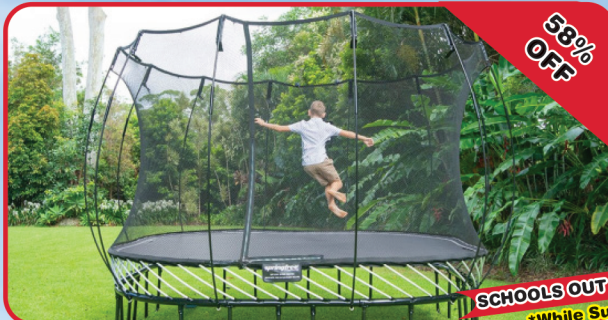

# ANNUAL SCHOOLS OUT SALE!

**HURRY IN  
SAVINGS  
END SOON!**

**ENORMOUS SAVINGS ON SWING SETS, TRAMPOLINES,  
BASKETBALL HOOPS, AND RUBBER MULCH**

**UP TO 50% OFF**  
**SWING SETS**  
\*Discounted from regular price

**SCHOOLS OUT SALE  
BONUS COUPON**  
**\$250 FREE ACCESSORIES**  
w/ any swing set, trampoline, basketball hoop purchase. Must present coupon at time of purchase!  
\*OFFER MAY NOT BE COMBINED WITH SOME OTHER OFFERS. SEE STORE FOR DETAILS

**50% OFF**  
**DELIVERY AND INSTALLATION**  
Swing Sets-Trampolines-Hoops-Mulch

**NOW ONLY \$2,999** ~~Reg: \$5,998~~  
9B CIRCUS CASTLE PKG II

**LET YOUR IMAGINATION SOAR!**  
100's of Models and Design Options

## Rubber Mulch and Commercial Playgrounds

**Perfect for Homes, Apartments, Schools, Daycares, Churches and more!**

**EXTRA 10% OFF**  
SWING SET WASH & RESEAL PACKAGES

**EXTRA 10% OFF**  
RUBBER PLAYGROUND MULCH AND BORDERS