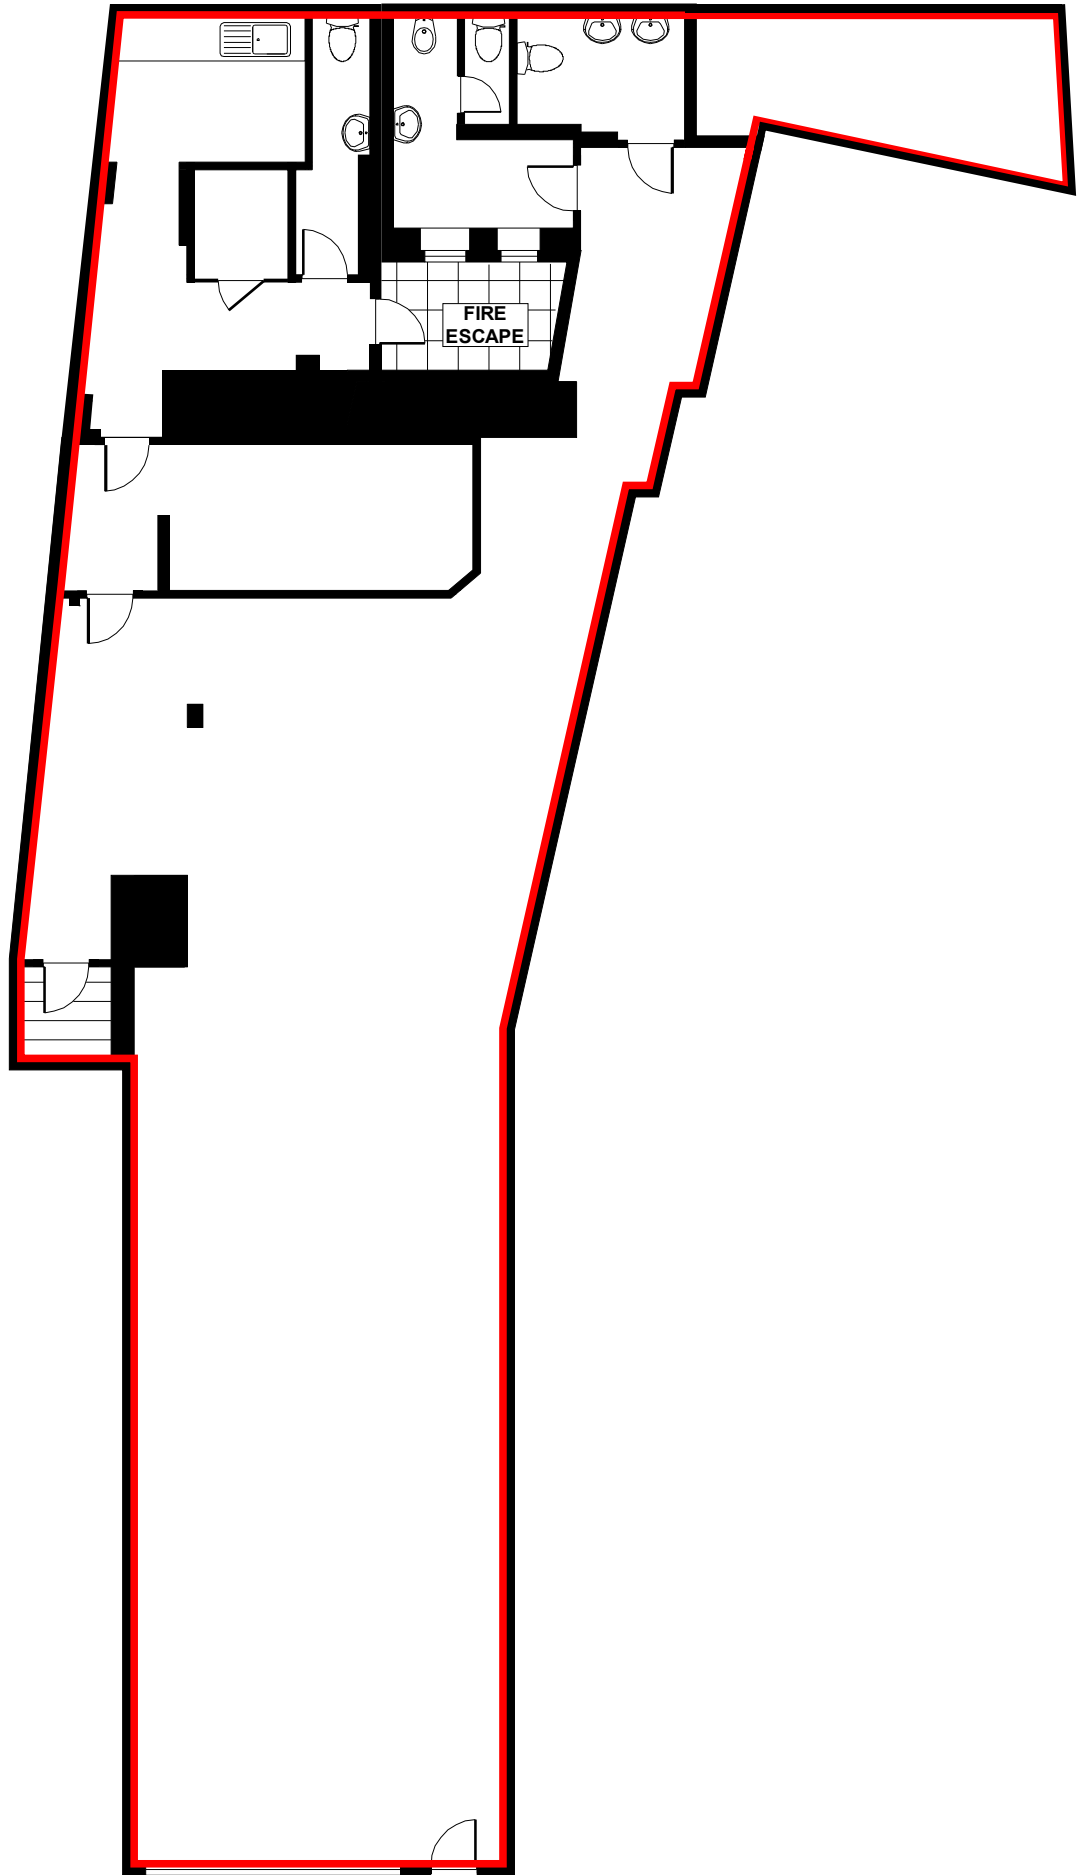

LOWER GROUND FLOOR

GROUND FLOOR

RED OUTLINED AREAS ARE DEMISED TO PROPERTY

1 : 100 CM.

Scale : For the plan to be in scale, the above scale bar must measure correct. e.g. 5 centimeters when printed.

Photoplan Ltd  
Unit 3, Saga Centre  
326 Kensal Road  
London W10 5BN  
Tel: 084 5094 0877

project 66 RYE LANE

drawing title

LP - 66 RYE LANE

scale 1 : 100 AT A3

date

Copyright **photoplan.co.uk**

revision

197