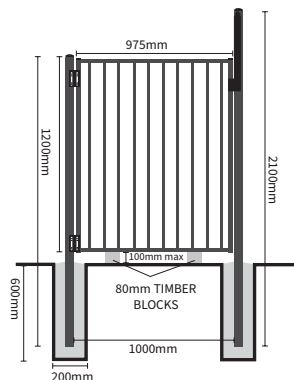

POOL FENCE PANELS

FLAT TOP PANEL

BLACK: NZPFT2412B
WHITE: NZPFT2412W
SIZE: 1200 x 2450mm
VERTICAL SPACING: 75mm

Available in white!

DOUBLE TOP PANEL

BLACK: NZPDTR2412B
SIZE: 1200 x 2450mm
VERTICAL SPACING: 75mm

POOL GATES

FLAT TOP GATE

BLACK: NZGFT1012B
WHITE: NZGFT1012W
SIZE: 1200 x 975mm
VERTICAL SPACING: 75mm

DOUBLE TOP GATE

BLACK: NZGDR1012B
SIZE: 1200 x 975mm
VERTICAL SPACING: 75mm

Follow us for Inspo!

Stay updated with the latest advice, trends and product releases.

PANEL BRACKETS

BLACK: NZUPB438B
WHITE: NZUPB438W
SIZE: 38 x 25mm
QUANTITY: Pack of 4
(Tek Screws Included)

Check out Page 13 for Self-Closing Hinges

POOL GATE CONFIGURATION

Width measurements are dependent on the hinge and latch used. Self-closing hinges & child safety latch to be used for pool gate.