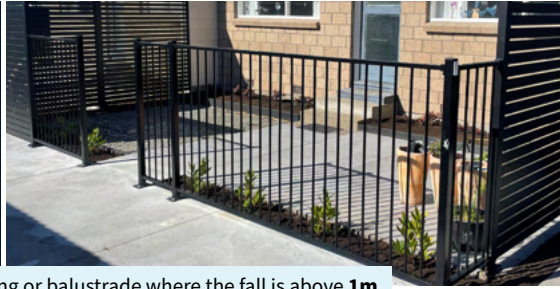

ALUMINIUM PERIMETER FENCING

Guardian Aluminium Fences & Gates offer a high quality and attractive perimeter fencing solution for your home, garden and outdoor living space.

All perimeter fencing panels and gates are constructed from durable aluminium for enhanced durability.

NOTE: Perimeter panels are not suitable for use as pool fencing or balustrade where the fall is above 1m

900MM HIGH

FLAT TOP PANEL

BLACK: NZPFT2409B
WHITE: NZPFT2409W
SIZE: 900 x 2400mm
VERTICAL SPACING: 85mm

FLAT TOP GATE

BLACK: NZGFT1009B
WHITE: NZGFT1009W
SIZE: 900 x 975mm
VERTICAL SPACING: 85mm

PANEL BRACKETS

BLACK: NZUPB438B
WHITE: NZUPB438W
SIZE: 38 x 25mm
QUANTITY: Pack of 4
(Tek Screws Included)

1200MM HIGH

FLAT TOP PANEL

2400MM WIDE: NZXP2412B
1800MM WIDE: NZXP1812B
PANEL HEIGHT: 1200mm
VERTICAL SPACING: 85mm

FLAT TOP GATE

BLACK: NZGFT1012B
WHITE: NZGFT1012W
SIZE: 1200 x 975mm
VERTICAL SPACING: 75mm

1750MM HIGH

FLAT TOP PANEL

BLACK: NZPFT1750B
WHITE: NZPFT1750W
SIZE: 1750 x 1500mm
VERTICAL SPACING: 75mm

FLAT TOP PEDESTRIAN GATE

BLACK: NZGPFT1750B
WHITE: NZGPFT1750W
SIZE: 1750 x 975mm
VERTICAL SPACING: 75mm

FLAT TOP DRIVEWAY GATE

BLACK: NZDGF1750B
WHITE: NZDGF1750W
SIZE: 1750 x 1500mm
VERTICAL SPACING: 75mm

Tip: 3 Pack of panel brackets required

Tip: Buy 2 for a double swing gate

For post options see page 13

Mix and Match

Did you know? you can mix and match different styles of perimeter fencing such as Flat Top and Valla Series to create a unique look seen here.