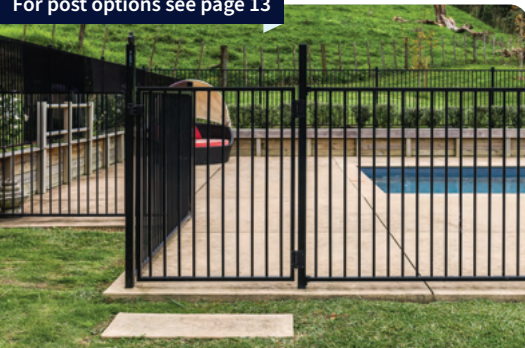

Width measurements are dependent on the hinge and latch used. Self-closing hinges & child safety latch to be used for pool gate.

For post options see page 13