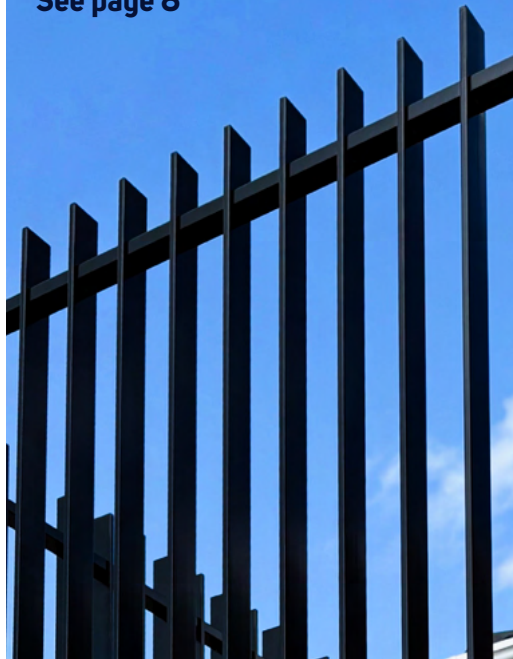

All Guardian Fencing Products are made from powdercoated aluminium for enhanced durability, providing a low maintenance, long-lasting finish.

This Buyers Guide will assist you in choosing the right fencing solution to meet your project needs.

Require Council Consent?

Scan the QR to request a PS1 (Producer Statement)

Aluminium Fencing Range

- **ALUMINIUM BALUSTRADE 3**
- **1000 SERIES BATTEN BALUSTRADE 4**
- **1200 SERIES BATTEN 5-6**
- **1800 SERIES BATTEN 7**
- **INLINE SERIES 8**
- **ALUMINIUM POOL 9**
- **MODERN PICKET 10**
- **PERIMETER FENCING & GATES 11-12**
- **POSTS & ACCESSORIES 13**
- **DRIVEWAY GATES 14**
- **VALLA SERIES 15-17**

CONSIDERATIONS & CARE INSTRUCTIONS

- Avoid earth or soil coming in contact with the fence.
- Check drainage holes occasionally for any blockages.
- Do not use fertilisers and garden chemicals in or around fence.
- Check for underground services (gas, power, water and telephone).
- Slope all concrete away from post to limit any water build up around base of post.
- Regularly clean (monthly) all fences and gates with a soft brush and mild detergent solution. (Do not use harsh abrasive products)
- Wash down fencing after each swim in a salt water pool environment.
- Do not lean or stack materials against the fence.
- Immediately remove all metal filings from self-drilling screws, and other steel particles to avoid rust and staining.

Inline Series

See page 8