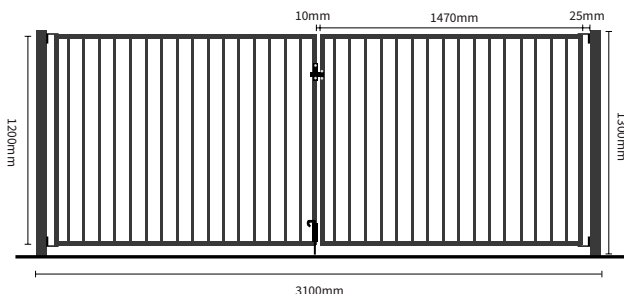

Need a Quote?

Contact us by email or **SCAN THE QR** to fill in our contact form to get in touch.

✉ sales@guardianfencing.co.nz

DRIVEWAY GATES & ACCESSORIES

DOUBLE DRIVEWAY GATE CONFIGURATION

Diagram and measurements to be used as a guide only.