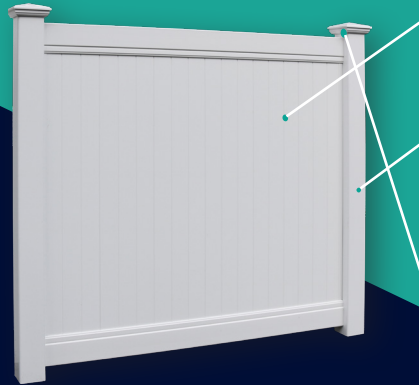

HORIZON FENCING EXTRAS

POST CAPS & COVER

PRODUCT

New England Post Cap 127 x 127mm
Flat Top Post Cap 127 x 127mm
Decorative Post Cover 127 x 127mm

CODE

NZVPCNE127
NZVPCFW127
NZVSCOVER

STEEL GATE POST INSERTS

Suitable for concrete fixing.

PRODUCT

Steel Foot With Cover 400mm
Steel Leg Insert With Base 1750mm

CODE

NZVSBC127
NZVGP1750

Recommended for use with driveway gates for added strength.

BLANK POSTS Blank posts to be used when "stepping" a fence on sloped terrain.

PRODUCT

Blank Post 127 x 2400mm
Gate Post PVC Blank 127 x 1800mm
Gate Post PVC Blank 127 x 2400mm

CODE

NZVBPOST
NZVGPB1800
NZVGPB2400

PRODUCT

Full Privacy Post Hole Stencil
Picket Privacy Post Hole Stencil

CODE

NZVSTENCIL
NZVPPSTENCIL

HORIZON VINYL SETUP