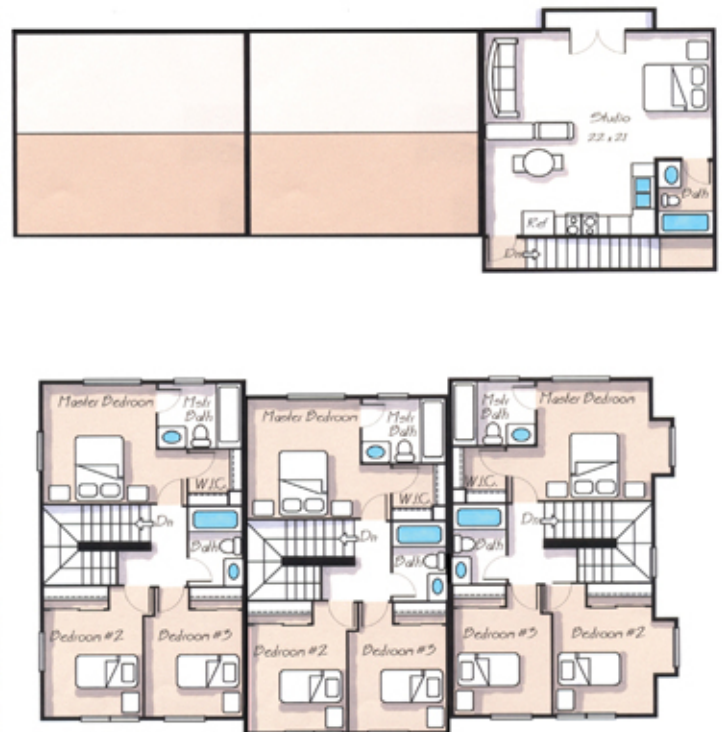

First floor

Second floor

Rio Leblon

Plan C

3 bedroom

2 bath

2 car garage

1284-1339 sq.ft.

All floor plans and renderings are artist's conception and are not intended to be an exact duplication of either buildings or landscape. All square footage is approximate.