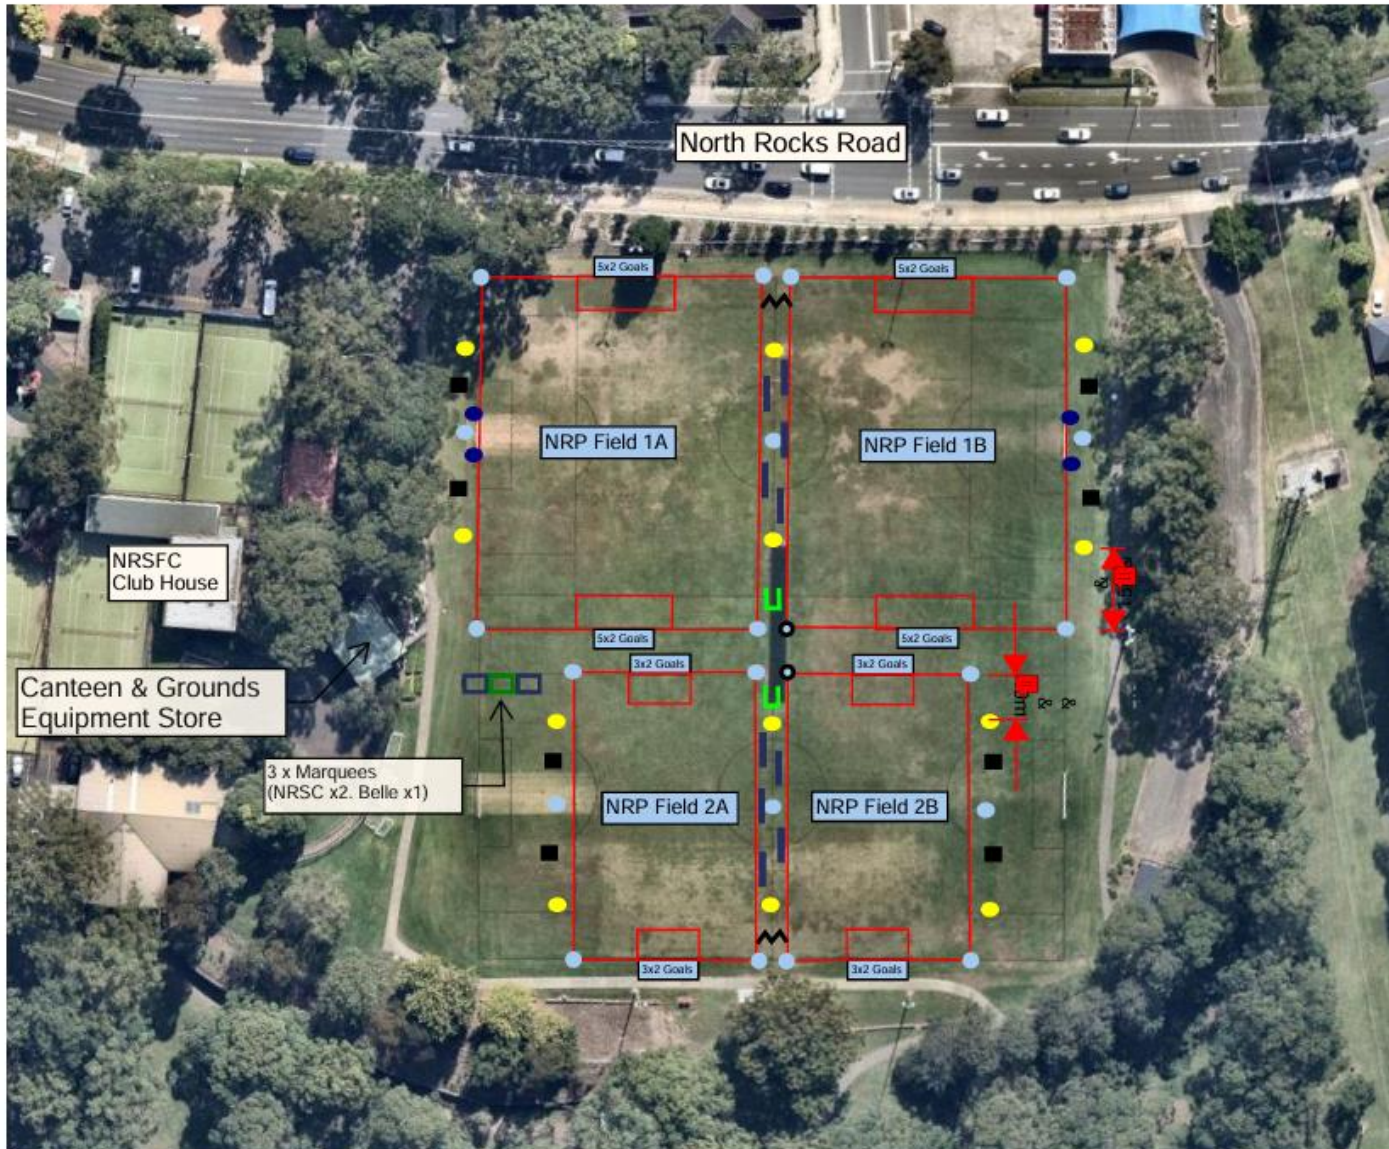

NORTH ROCKS PARK

FIELD LAYOUT

- Corner Flag Pole (Spike)
- Corner Flag Pole (Weighted Base)
- Yellow pole - Exclusion Zone
Field 1A/B - 15m
Field 2A/B - 10m
- Blue Goal Post Safety PADS
- 3m Set Back Sign for Spectators
- ⚡ Expanding barricade
- U "Officials & Player Only"
A frame Sign with Bollards and Flagging
- ▬ Aluminium Seats - 5 Field 1 A/B
5 Field 2 A/B

North Rocks Park - Miniros