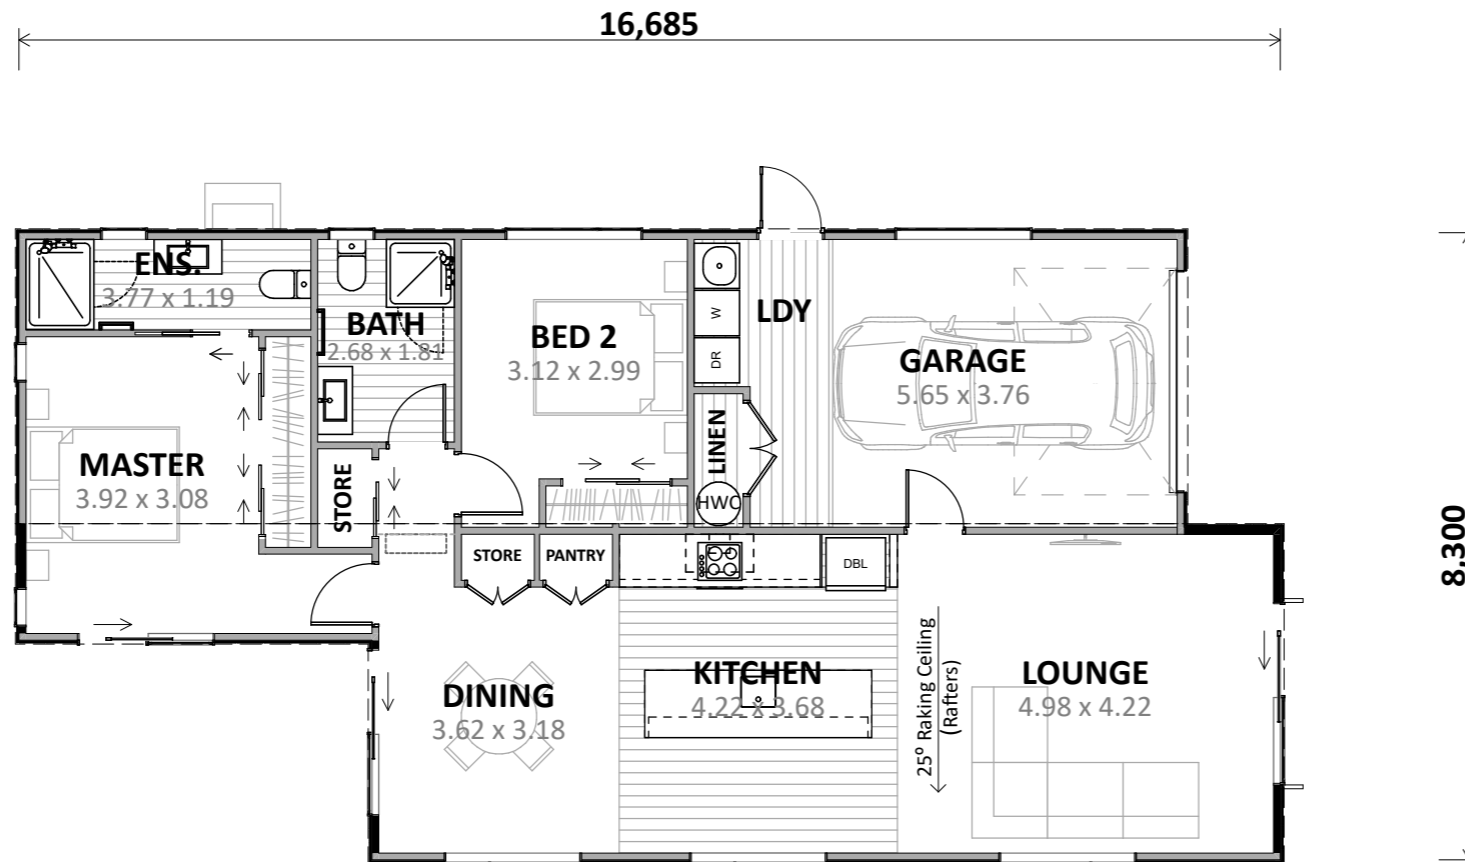

Barrett Homes

PŪRIRI

Floor Area:
Area o/frame: 119.39 m ²
Cladding Key:
 Vertical Cedar
 Duragroove (400)
Plan Scale @ A3: 1:100