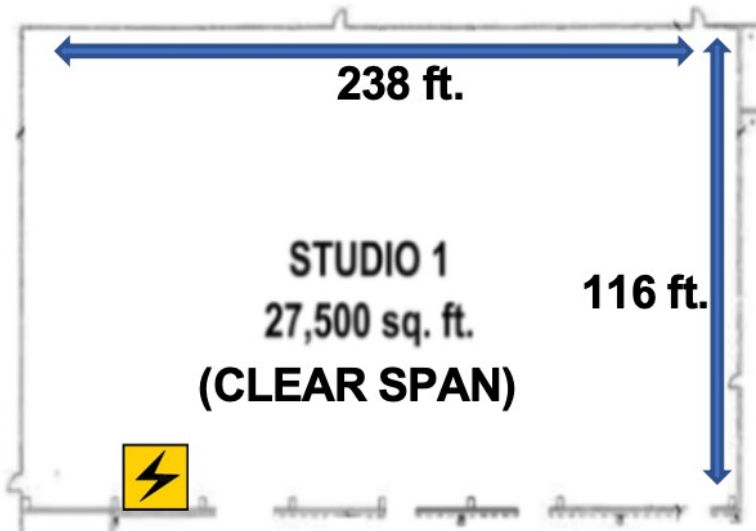

## STUDIO 1

WWW.ATXFILMSTUDIOS.COM

5330 FLEMING COURT  
AUSTIN, TEXAS 78744

INFO@ATXFILMSTUDIOS.COM  
TJOHNSON@ATXFILMSTUDIOS.COM

- Ceiling Height: 30'-34'

Access To:

- (11) loading dock truck bays
- 14'w X 14'h drive-in ramp
- 15,000 sq. ft. of furnished offices and bathrooms
- Google Fiber Wi-Fi (all offices and studios)
- Numerous Storage Lockups with Shelving and Wardrobe Racks
- Rooms available to be used as Hair & Make Up, Wardrobe, Fitting Rooms, and Client/Agency Space
- Art Department Prep Spaces & Construction Mill
- Numerous Wall Fans to Assist with airflow.
- 5-acre Backlot available