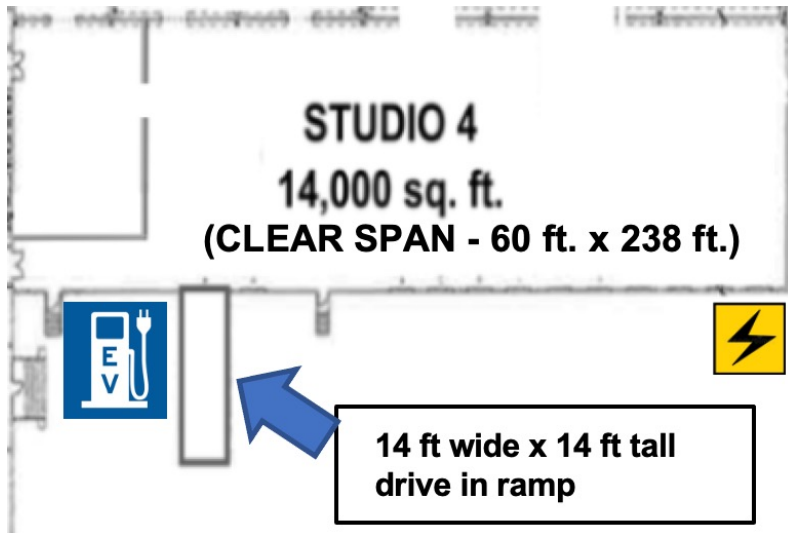

ATX FILM STUDIOS

STUDIO 4

WWW.ATXFILMSTUDIOS.COM

5330 FLEMING COURT
AUSTIN, TEXAS 78744

INFO@ATXFILMSTUDIOS.COM
TJOHNSON@ATXFILMSTUDIOS.COM

- Ceiling Height: 28'-33'
- Access To:
 - (11) loading dock truck bays
 - 14'w X 14'h drive-in ramp
 - 15,000 sq. ft. of furnished offices and bathrooms
 - Google Fiber Wi-Fi (all offices and studios)
 - Numerous Storage Lockups with Shelving and Wardrobe Racks
 - Rooms available to be used as Hair & Make Up, Wardrobe, Fitting Rooms, and Client/Agency Space
 - Art Department Prep Spaces & Construction Mill
 - 5-acre Backlot available

POWER

- Access to nearby disconnect / camlock stations.
- Access to 1,200+ of 480 v, 3 phase
- Access to additional 800 amps of 208 volt, 3 phase (camlocks)