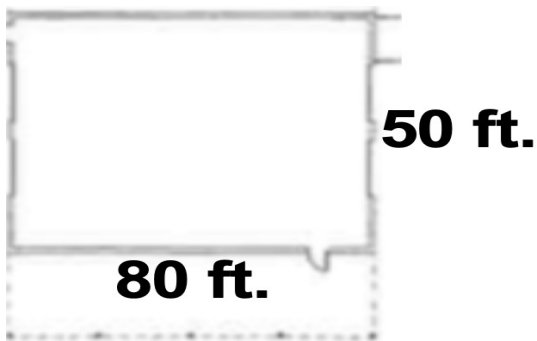

ATX FILM STUDIOS

STUDIO 5

WWW.ATXFILMSTUDIOS.COM

**4,000 sq. ft.
(Clear Span)**

5330 FLEMING COURT
AUSTIN, TEXAS 78744

INFO@ATXFILMSTUDIOS.COM
TJOHNSON@ATXFILMSTUDIOS.COM

- Ceiling Height: 28' (lowest point)
- Access To:
 - (4) 12'w X 15'h roll up doors
 - Upstairs furnished offices and a bathroom. Craft Service area available.
 - Google Fiber Wi-Fi (all offices and studios)
 - Storage Area with Shelving and Wardrobe Racks
 - Available to be used as Art Department Prep Spaces & Construction Mill
 - No A/C in main Studio space. A/C unit available for upstairs offices.
 - 5-acre Backlot available