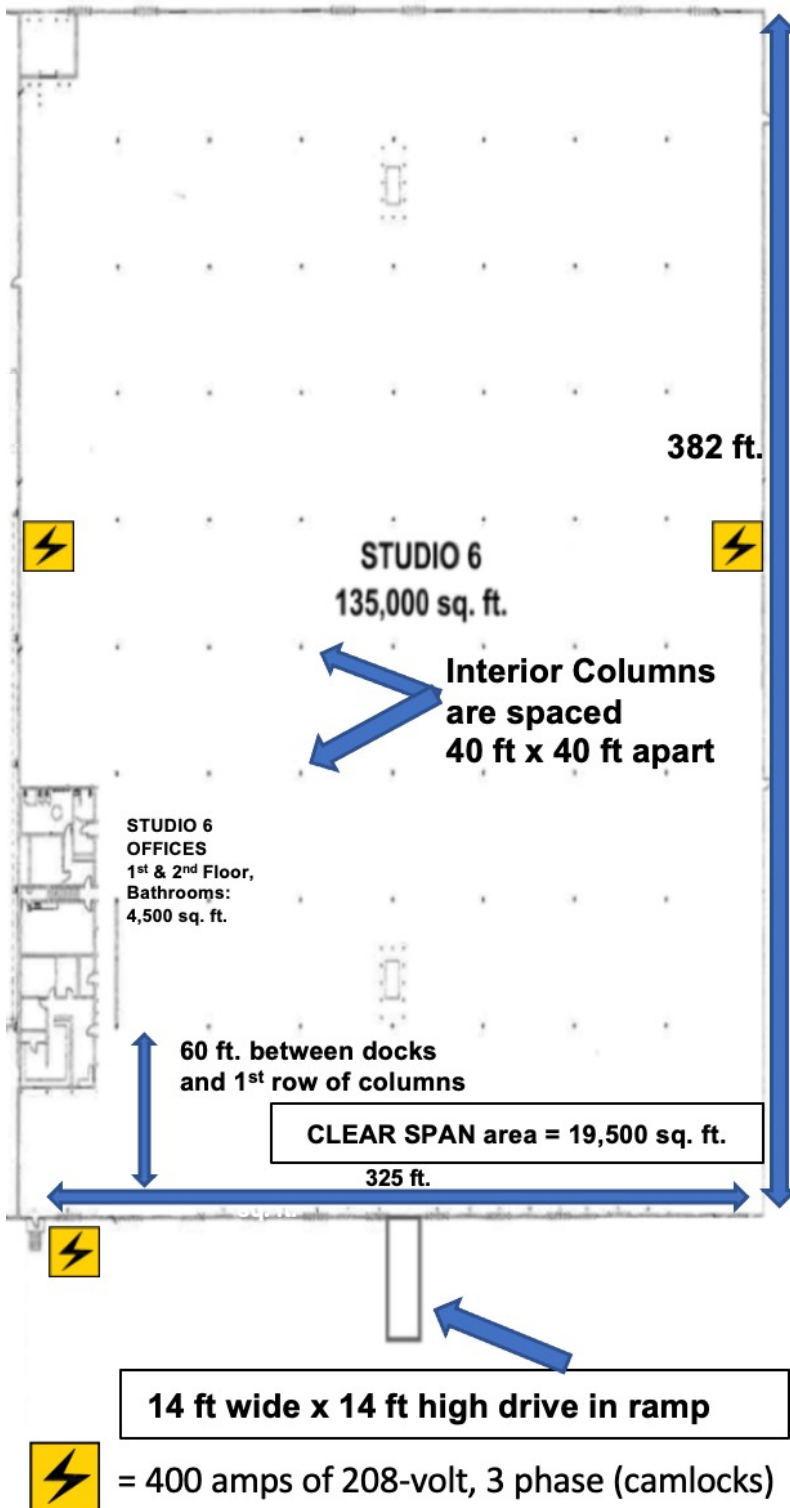

ATX FILM STUDIOS

STUDIO 6

WWW.ATXFILMSTUDIOS.COM

5330 FLEMING COURT
AUSTIN, TEXAS 78744

INFO@ATXFILMSTUDIOS.COM
TJOHNSON@ATXFILMSTUDIOS.COM

- Ceiling Height: 28-33'
- (19) loading dock truck bays
- 14'w X 14'h drive-in ramp
- 4,500 sq. ft. of furnished offices and bathrooms
- Google Fiber Wi-Fi (all offices and studios)
- Breakroom/Craft Service Areas with Refrigerator/Freezer, and a Mini-Fridge in upstairs Green Room
- Numerous Storage Lockups with Shelving and Wardrobe Racks
- Rooms available to be used as Hair & Make Up, Wardrobe, Fitting Rooms, and Client/Agency Space
- Art Department Prep Spaces & Construction Mill
- Numerous Wall Fans to Assist with airflow. No A/C in main Studio space, but offices have A/C
- 5-acre Backlot available

POWER

- 400 amps of 208 volt, 3 phase
- 2 disconnect / camlock stations inside
- 400 amps of 208 volt, 3 phase exterior connections at loading docks, 2 separate camlock stations