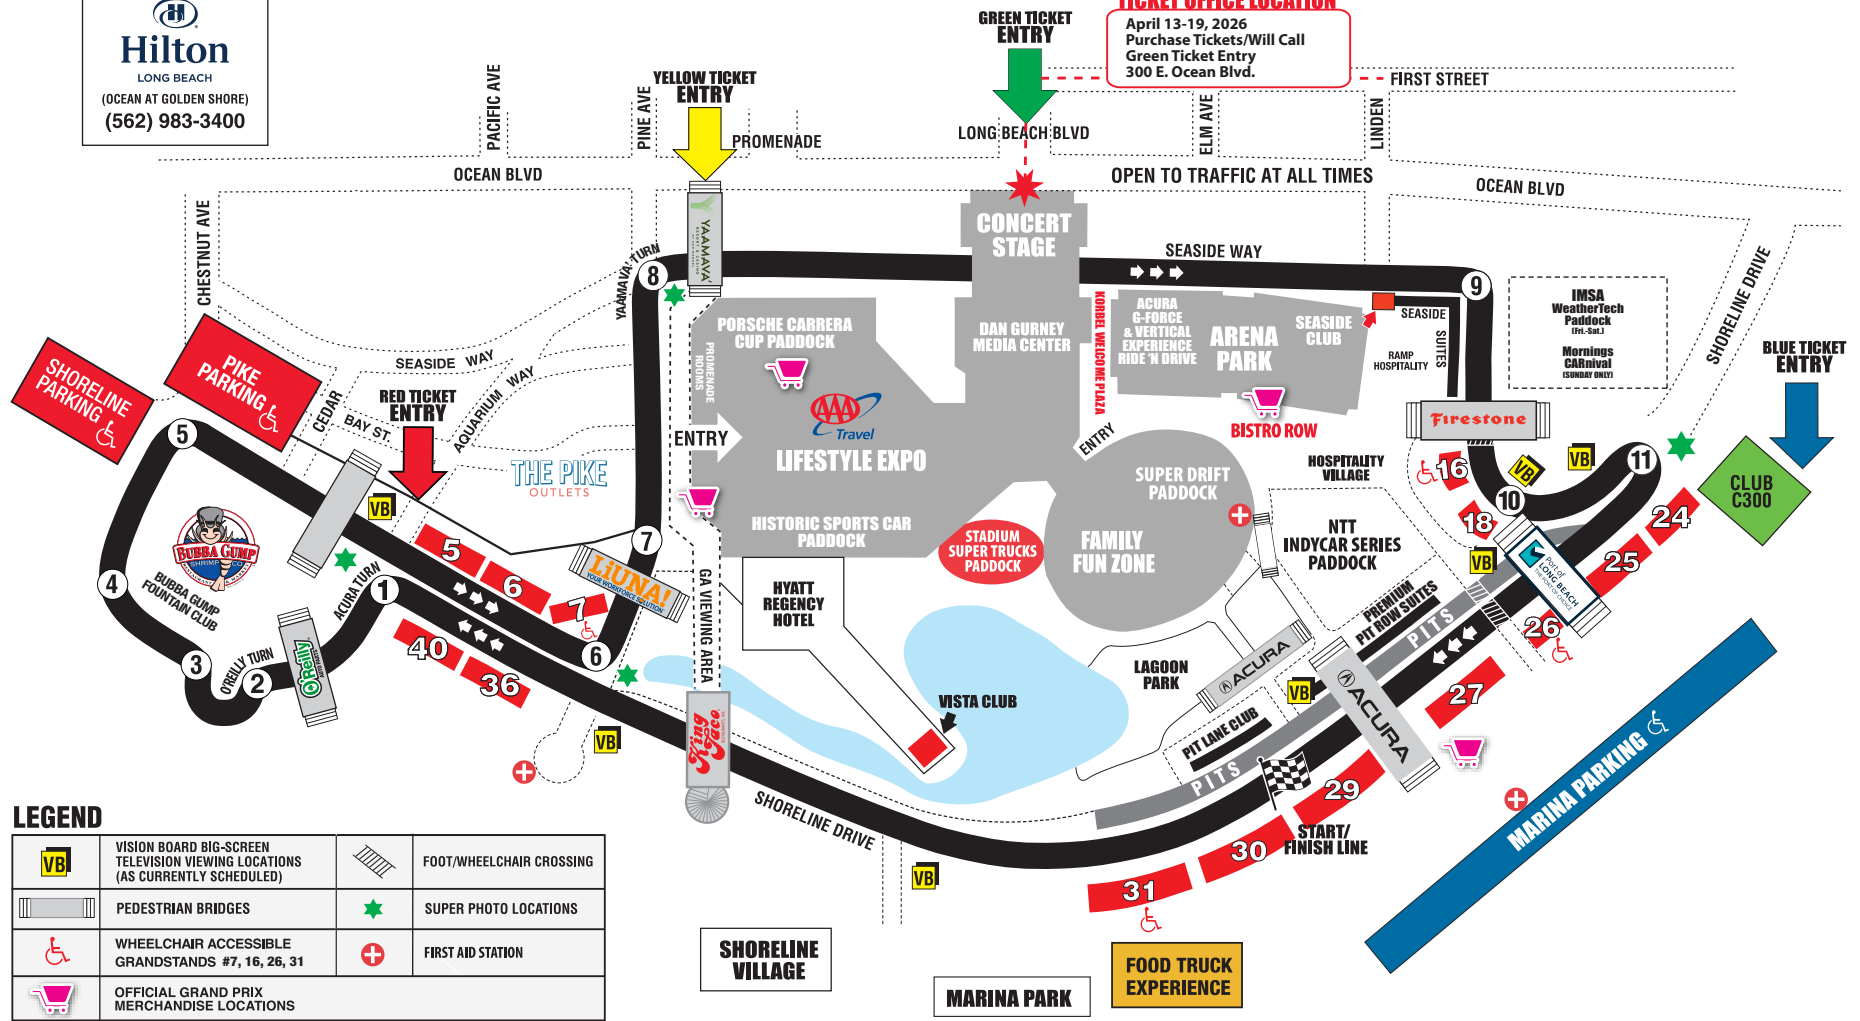

ACURA GRAND PRIX OF LONG BEACH CIRCUIT MAP

OFFICIAL HOTEL

Hilton
 LONG BEACH
 (OCEAN AT GOLDEN SHORE)
 (562) 983-3400

TICKET OFFICE LOCATION
 April 13-19, 2026
 Purchase Tickets/Will Call
 Green Ticket Entry
 300 E. Ocean Blvd.

LEGEND

	VISION BOARD BIG-SCREEN TELEVISION VIEWING LOCATIONS (AS CURRENTLY SCHEDULED)		FOOT/WHEELCHAIR CROSSING
	PEDESTRIAN BRIDGES		SUPER PHOTO LOCATIONS
	WHEELCHAIR ACCESSIBLE GRANDSTANDS #7, 16, 26, 31		FIRST AID STATION
	OFFICIAL GRAND PRIX MERCHANDISE LOCATIONS		