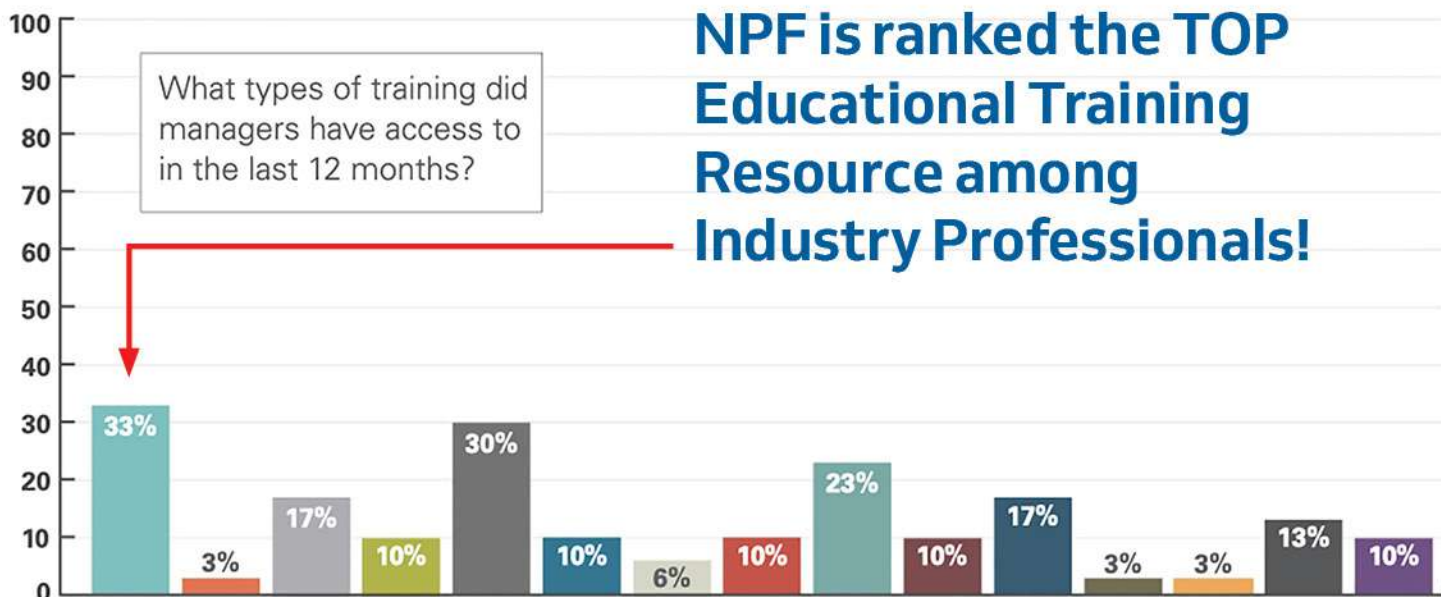

Continuing Education

NPF is ranked the TOP Educational Training Resource among Industry Professionals!

- National Postal Forum
- National mailing "schools"
- PRINTING United Expo
- National industry or association-specific mailing conference (MSFA, NACUMS, Non-profit, DMA)
- Local PCC conferences/meetings
- Vendor's user conference
- Other non-mailing national conferences (i.e., management training courses)
- Other non-mailing local conferences
- Online continuing education classes
- On-site continuing education classes
- None, due to budget cutbacks
- None, didn't find the time to attend
- None, training is not allowed for mail center managers
- None, no training needed this year
- Other