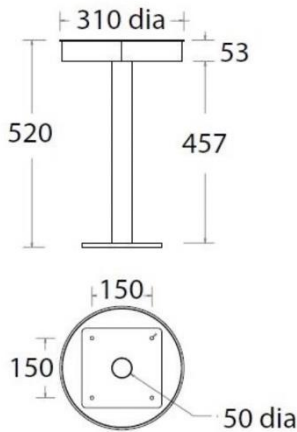

### Dimensions & Diagram in MM Below:

- Manufactured from grade 304 stainless steel, 1.2mm thick.