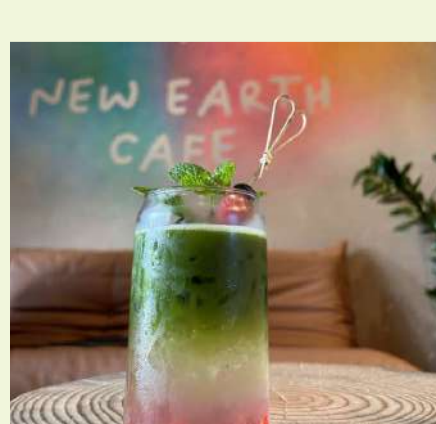

40DHS

Peach pulp, ice, ceremonial grade matcha and milk of your choice.

MATCHA-BERRY ICED LATTE

40DHS

Mashed summer berries, ice, ceremonial grade matcha and milk of your choice.

COCO MINT MATCHA

40DHS

Mashed raspberries, fresh mint, ceremonial grade matcha and coconut water.