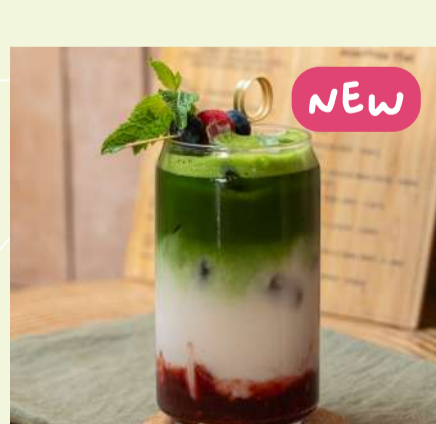

40DHS

Peach pulp, ice, ceremonial grade matcha and milk of your choice.

MATCHA-BERRY ICED LATTE

40DHS

Mashed summer berries, ice, ceremonial grade matcha and milk of your choice.

COCO MINT MATCHA

40DHS

Mashed raspberries, fresh mint, ceremonial grade matcha and coconut water.