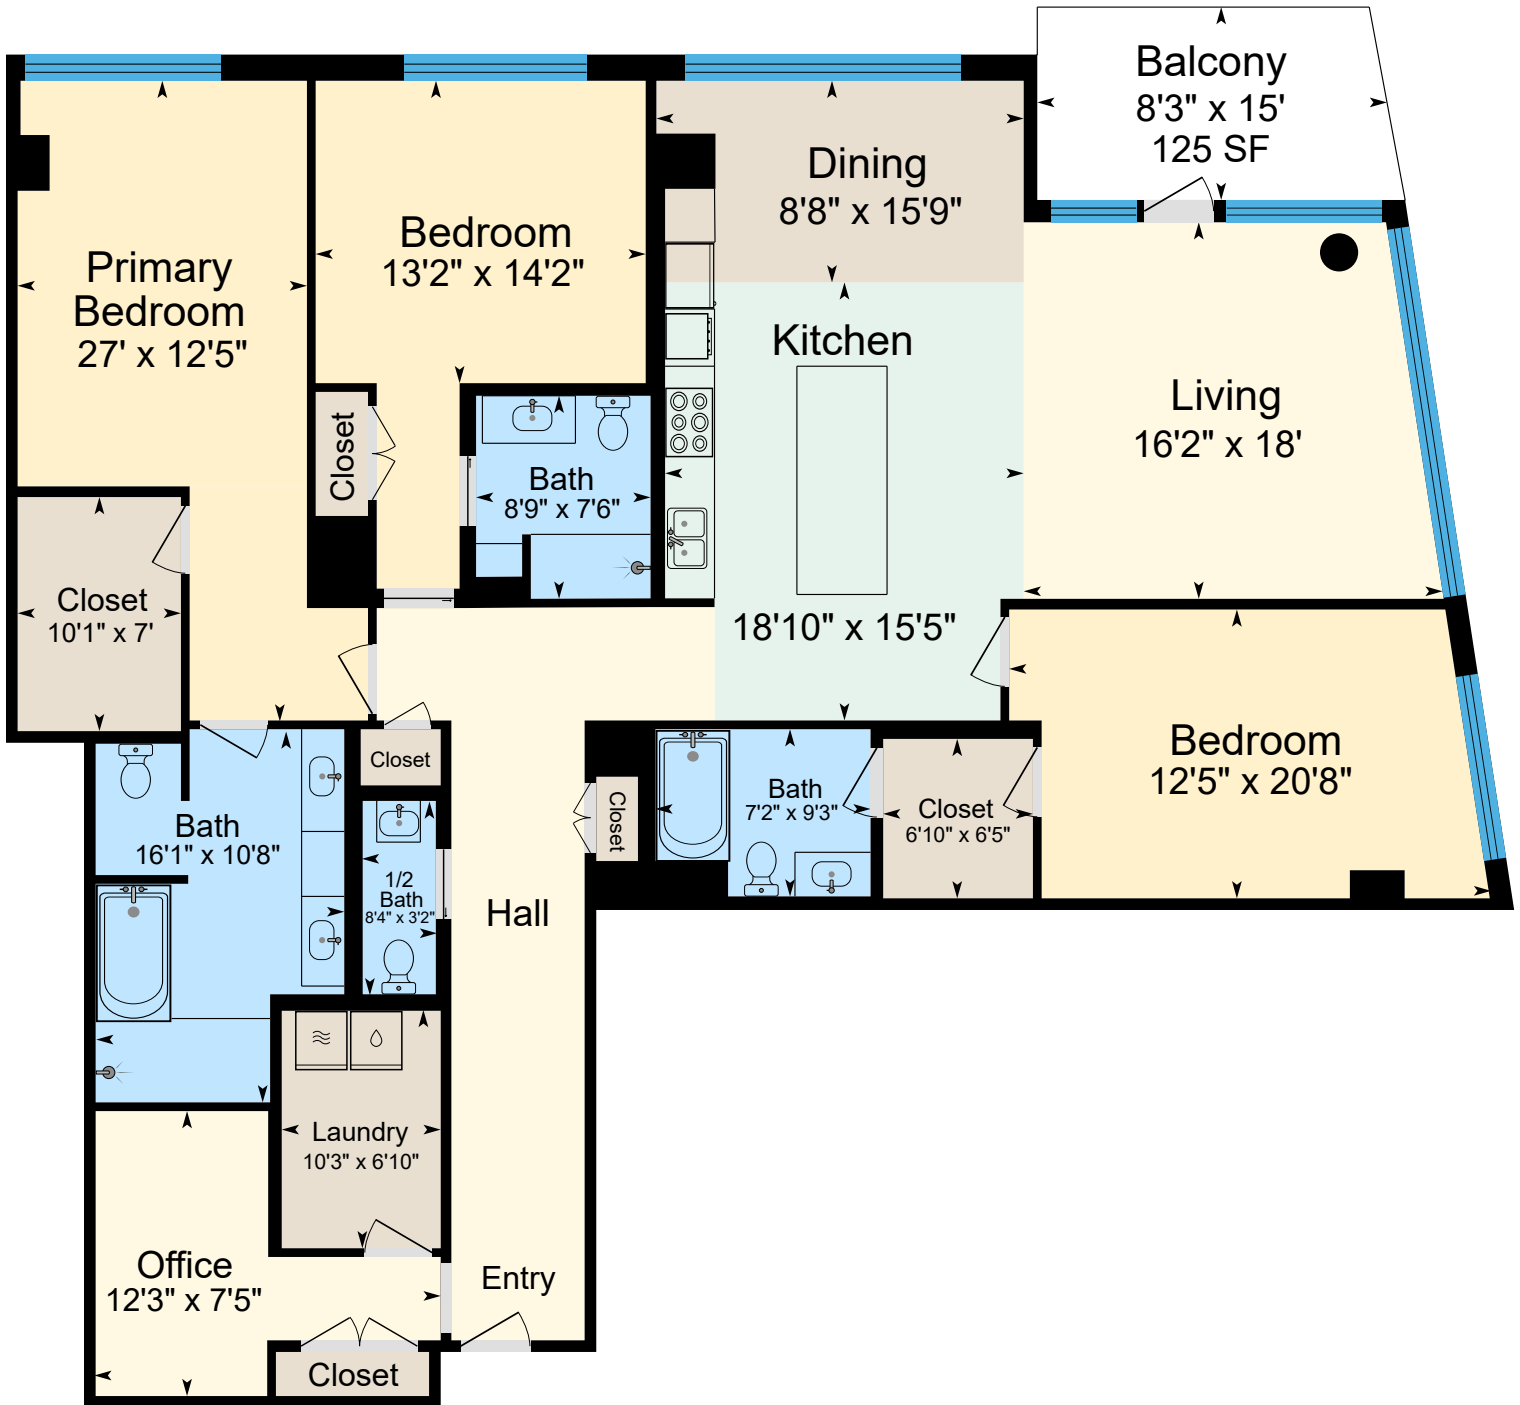

900 SW Washington St. Unit 2101, Portland, OR 97205

Main 2,512 SF (Measured Using Unit USF Boundary)
Sketch Prepared for Named Client Only
Property Measured on 12/21/2025

(Only areas with color are included in square footage totals.)
(Square footage will differ from room dimensions due to wall thickness and shape.)

Order floor plan services at www.AQualityMeasurement.com