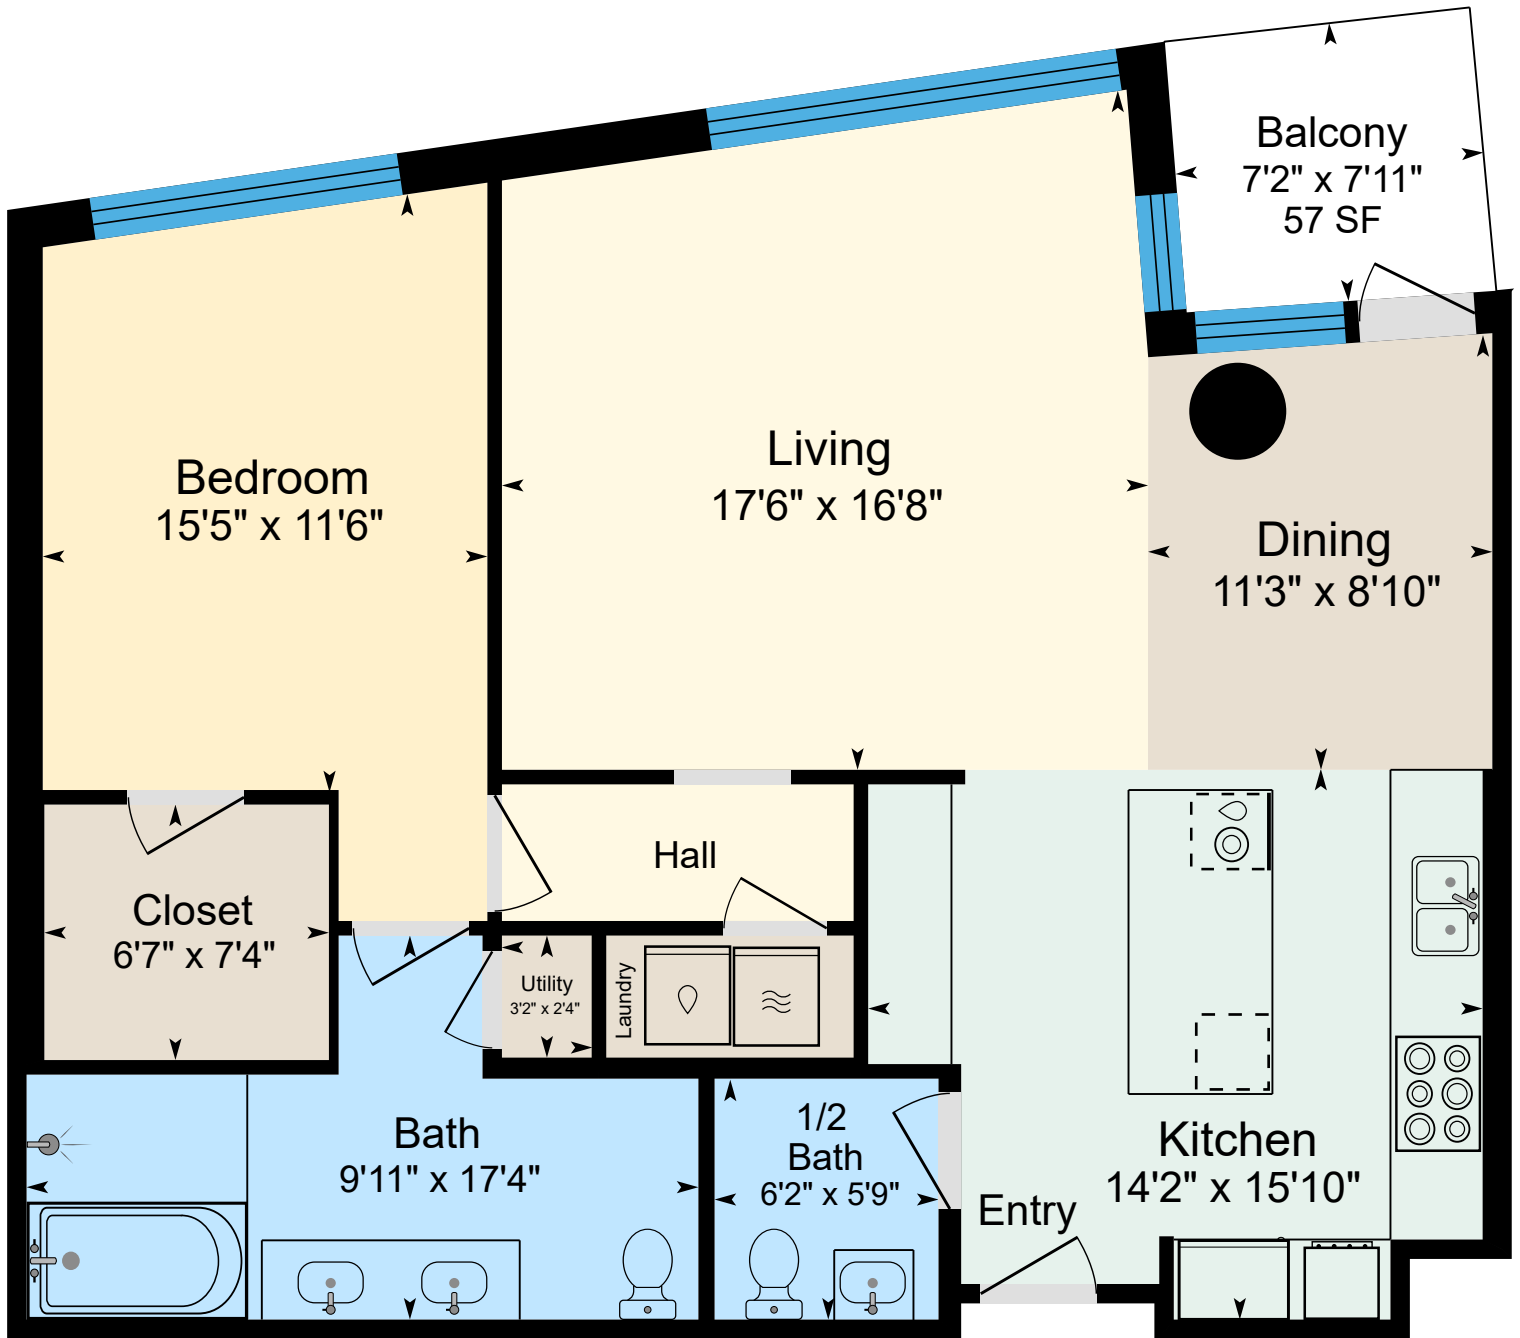

900 SW Washington St. Unit 2107, Portland, OR 97205

Main 1,104 SF (Measured Using Unit USF Boundary)

Sketch Prepared for Named Client Only
Property Measured on 12/21/2025

(Only areas with color are included in square footage totals.)
(Square footage will differ from room dimensions due to wall thickness and shape.)

Order floor plan services at www.AQualityMeasurement.com