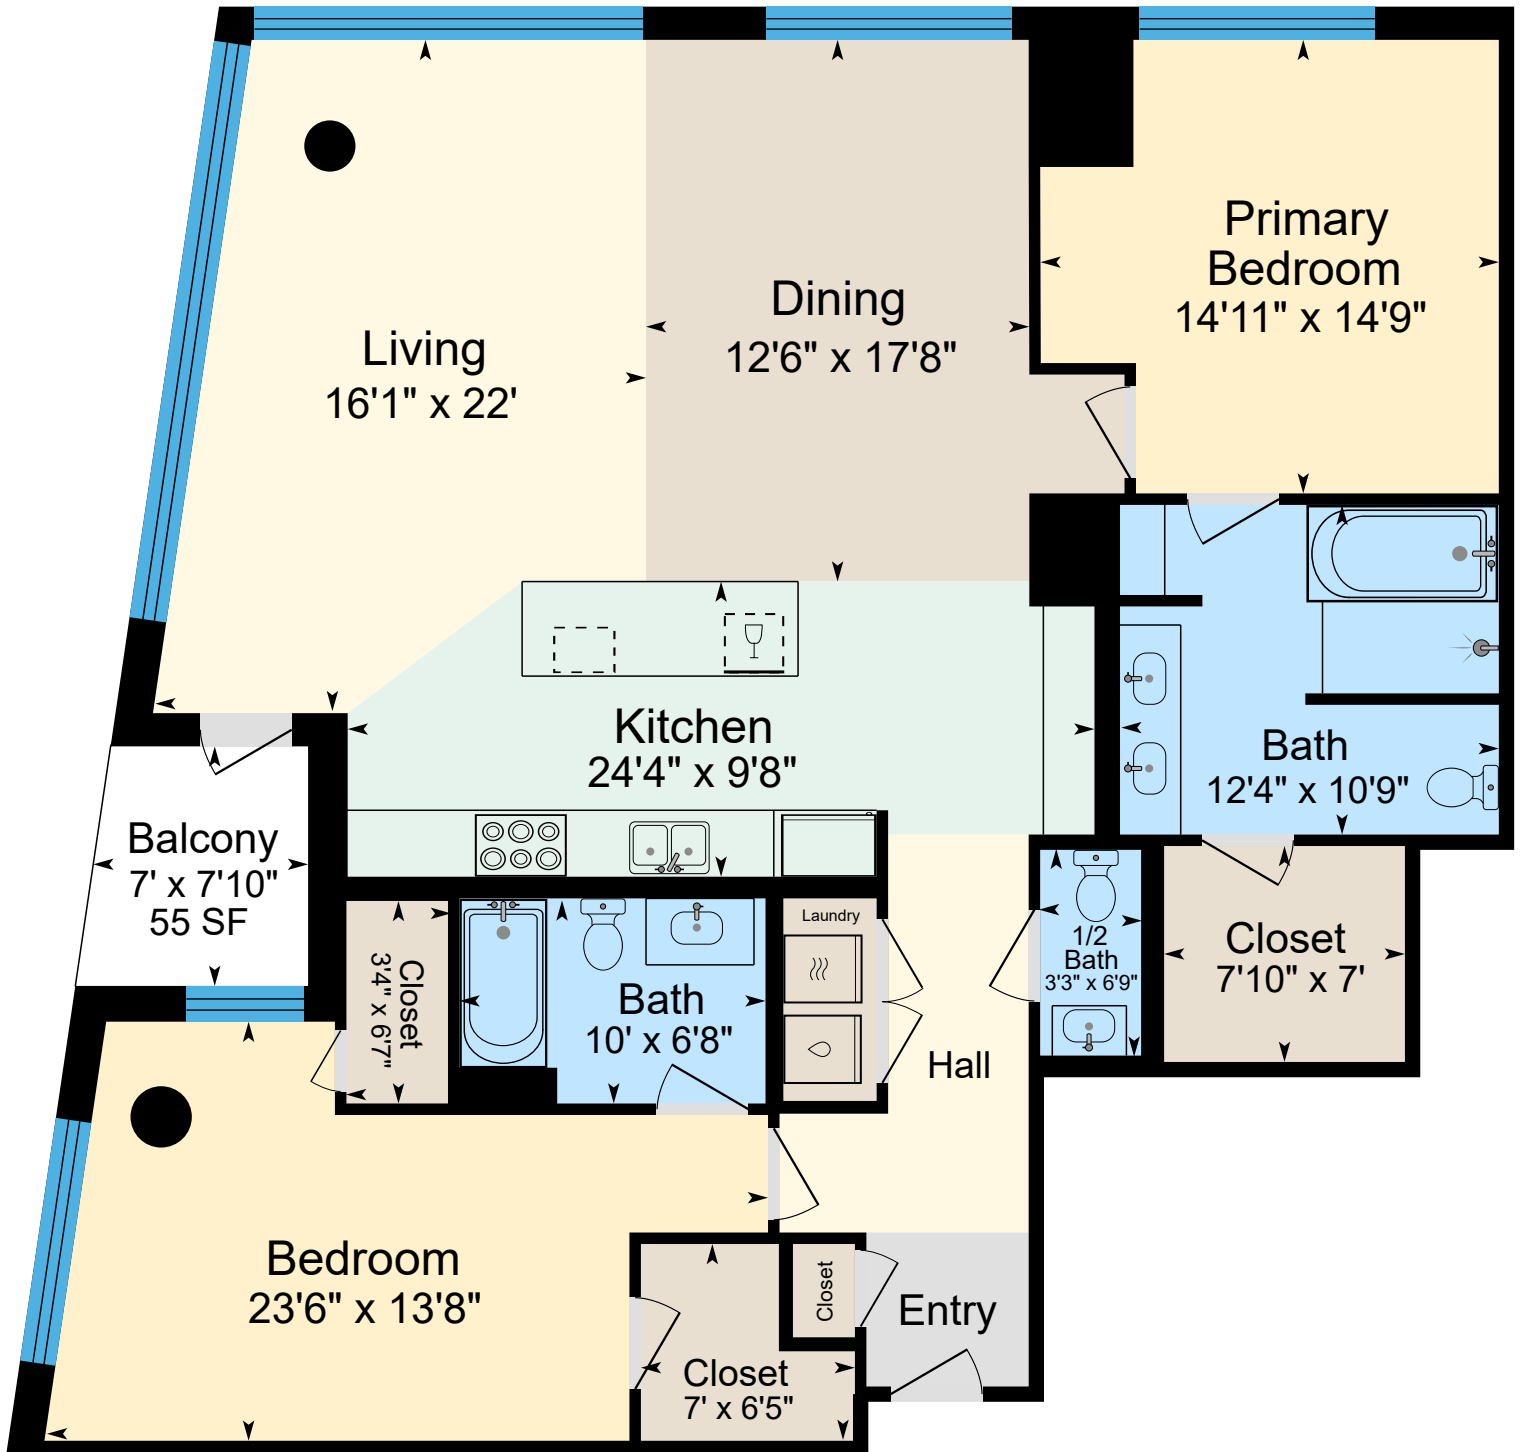

900 SW Washington St. Unit 2205, Portland, OR 97205

Main 1,766 SF (Measured Using Unit USF Boundary)

Sketch Prepared for Named Client Only
Property Measured on 12/21/2025

(Only areas with color are included in square footage totals.)
(Square footage will differ from room dimensions due to wall thickness and shape.)

Order floor plan services at www.AQualityMeasurement.com