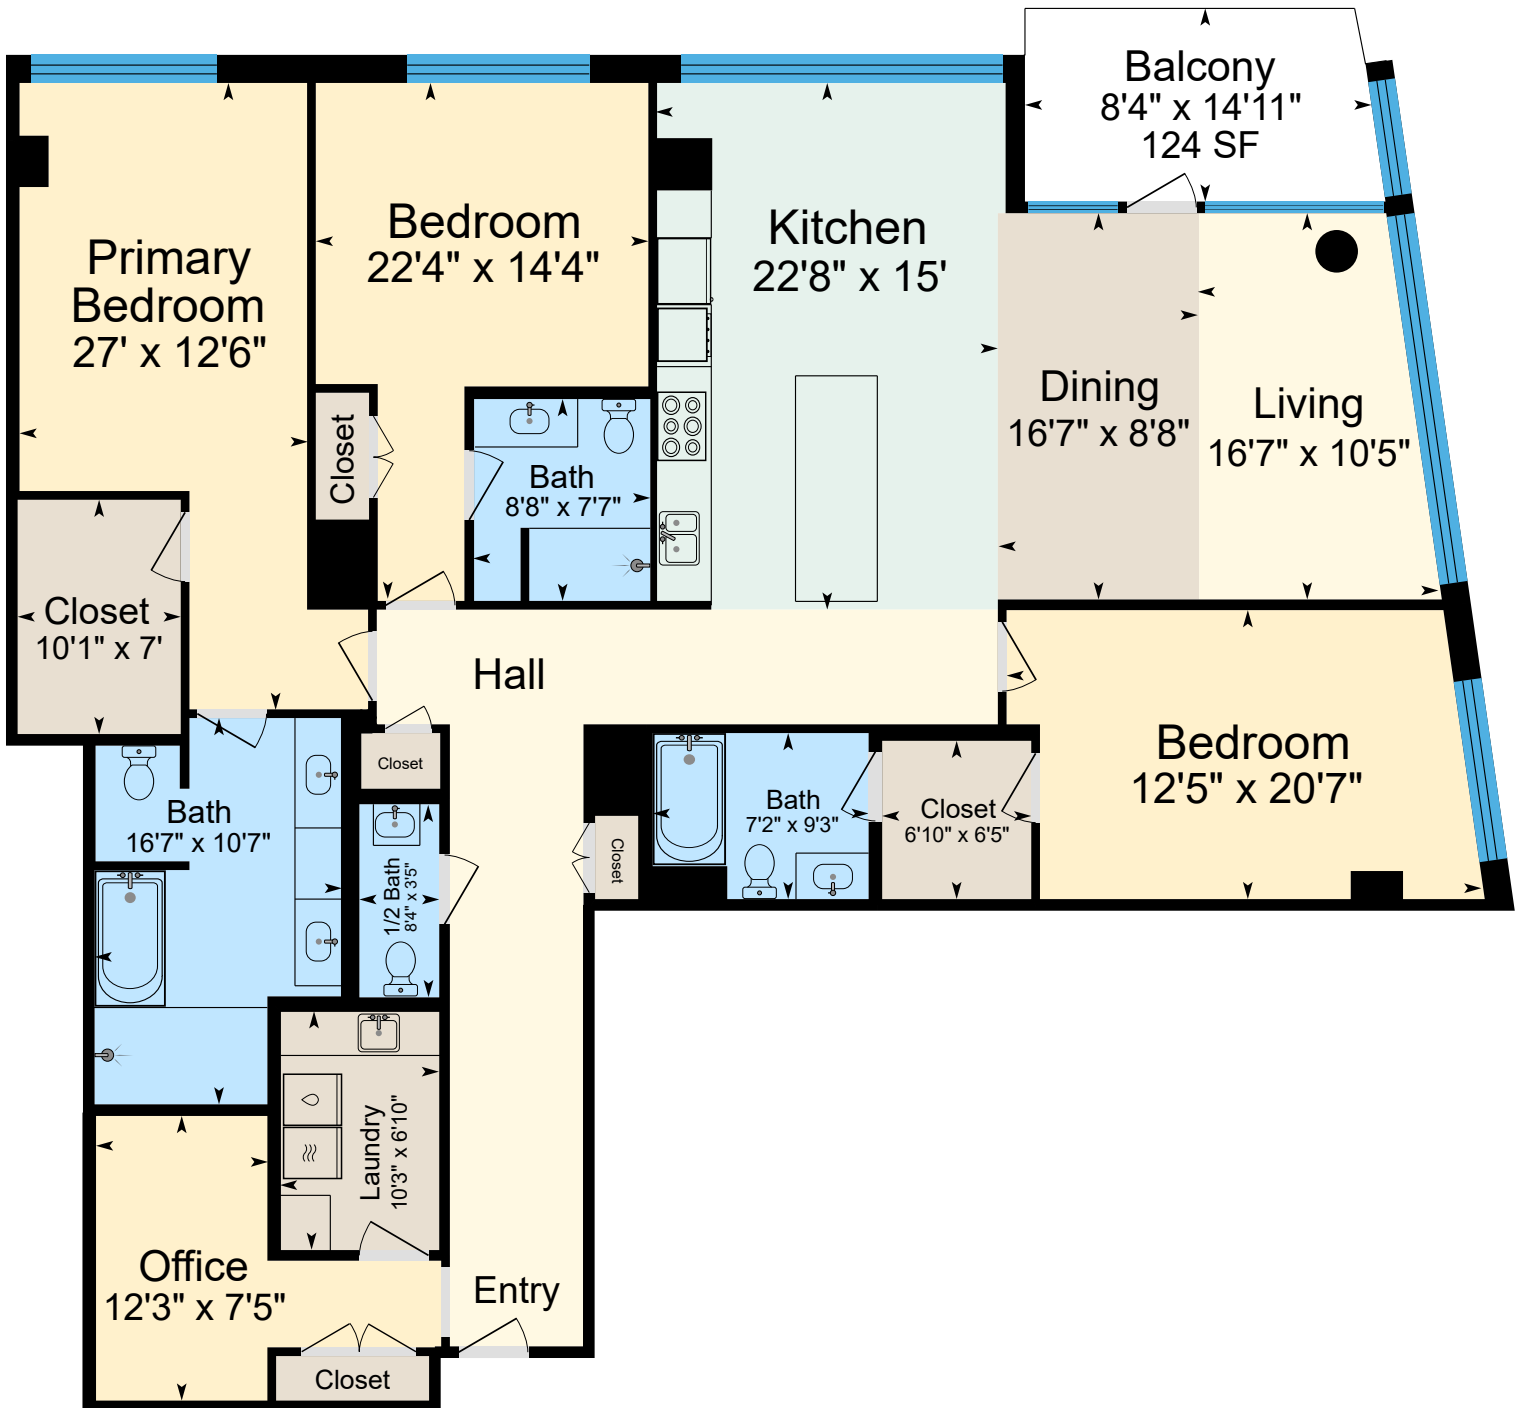

900 SW Washington St. Unit 2201, Portland, OR 97205

Main 2,525 SF (Measured Using Unit USF Boundary)
Sketch Prepared for Named Client Only
Property Measured on 12/21/2025

(Only areas with color are included in square footage totals.)
(Square footage will differ from room dimensions due to wall thickness and shape.)

Order floor plan services at www.AQualityMeasurement.com