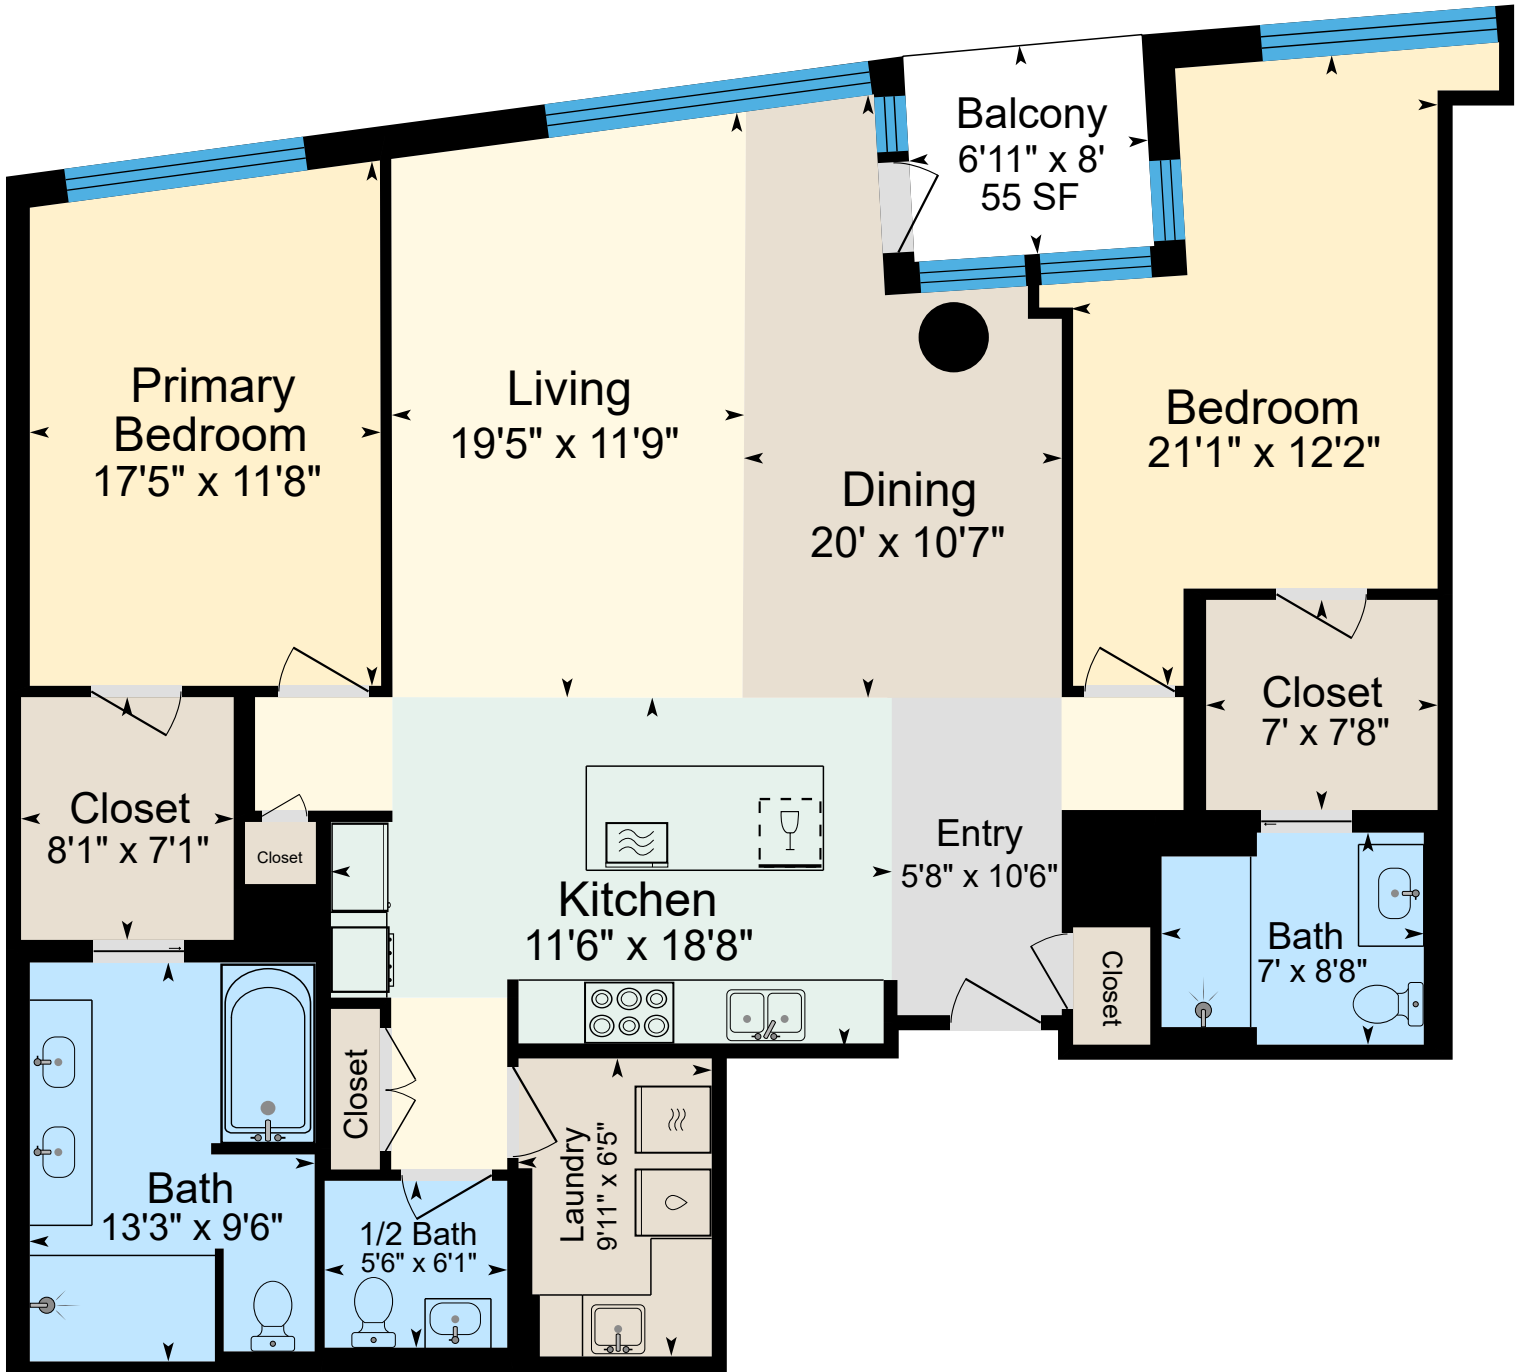

900 SW Washington St. Unit 2202, Portland, OR 97205

Main 1,665 SF (Measured Using Unit USF Boundary)
Sketch Prepared for Named Client Only
Property Measured on 12/21/2025

(Only areas with color are included in square footage totals.)
(Square footage will differ from room dimensions due to wall thickness and shape.)

Order floor plan services at www.AQualityMeasurement.com