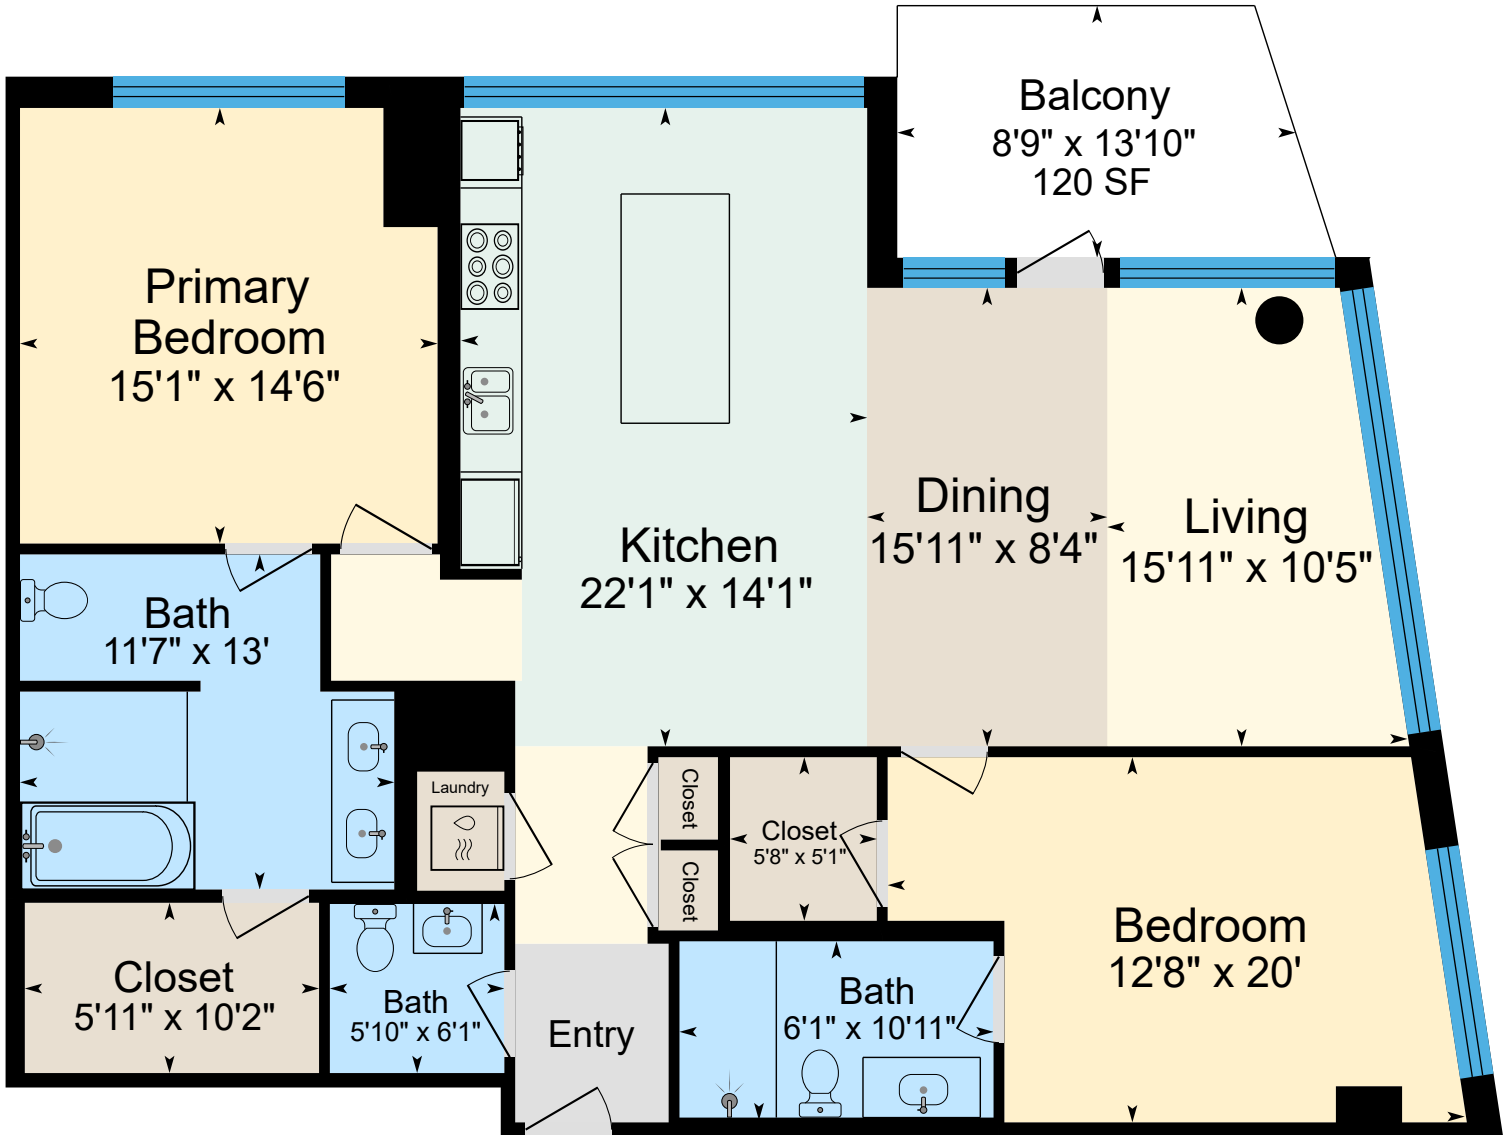

900 SW Washington St. Unit 2206, Portland, OR 97205

Main 1,577 SF (Measured Using Unit USF Boundary)
Sketch Prepared for Named Client Only
Property Measured on 12/21/2025

(Only areas with color are included in square footage totals.)
(Square footage will differ from room dimensions due to wall thickness and shape.)

Order floor plan services at www.AQualityMeasurement.com