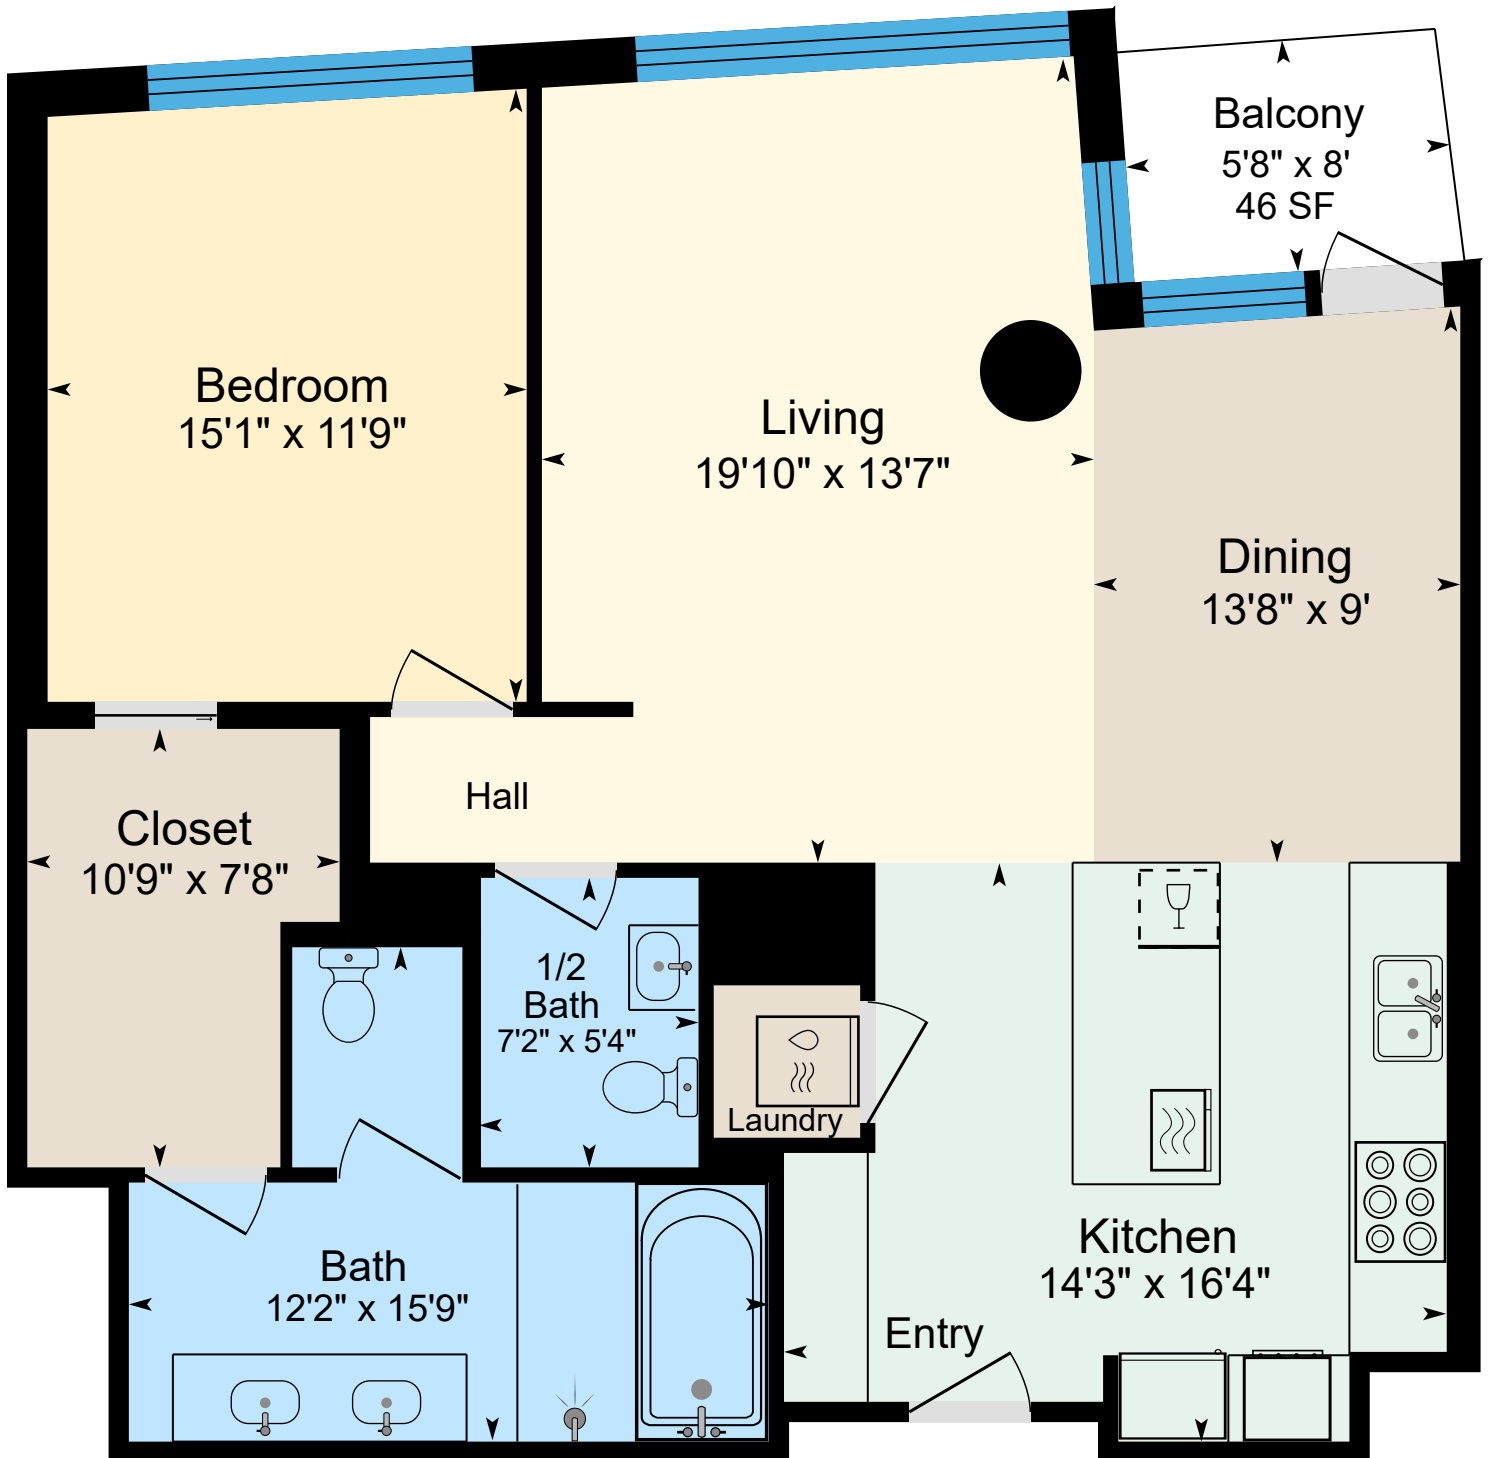

900 SW Washington St. Unit 2208, Portland, OR 97205

Main 1,132 SF (Measured Using Unit USF Boundary)
Sketch Prepared for Named Client Only
Property Measured on 12/21/2025

(Only areas with color are included in square footage totals.)
(Square footage will differ from room dimensions due to wall thickness and shape.)

Order floor plan services at www.AQualityMeasurement.com