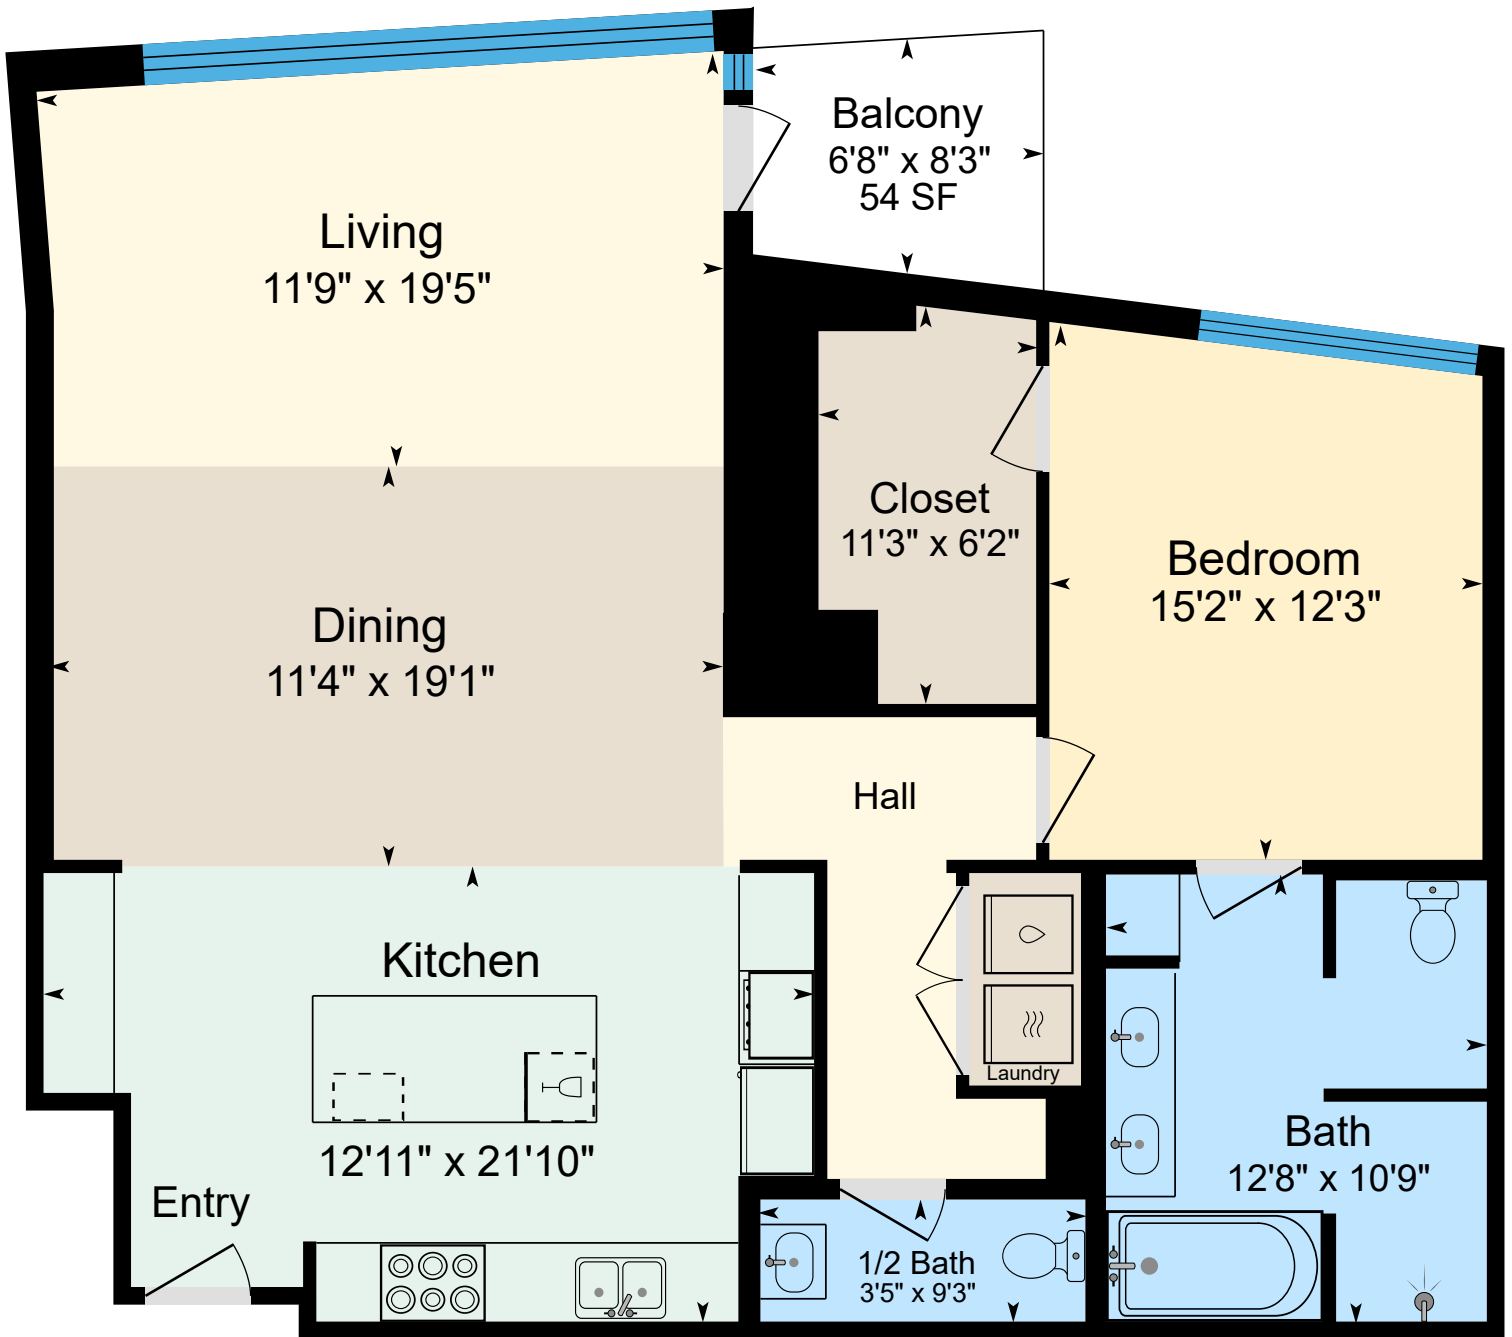

900 SW Washington St. Unit 2209, Portland, OR 97205

Main 1,317 SF (Measured Using Unit USF Boundary)
Sketch Prepared for Named Client Only
Property Measured on 12/21/2025

(Only areas with color are included in square footage totals.)
(Square footage will differ from room dimensions due to wall thickness and shape.)

Order floor plan services at www.AQualityMeasurement.com