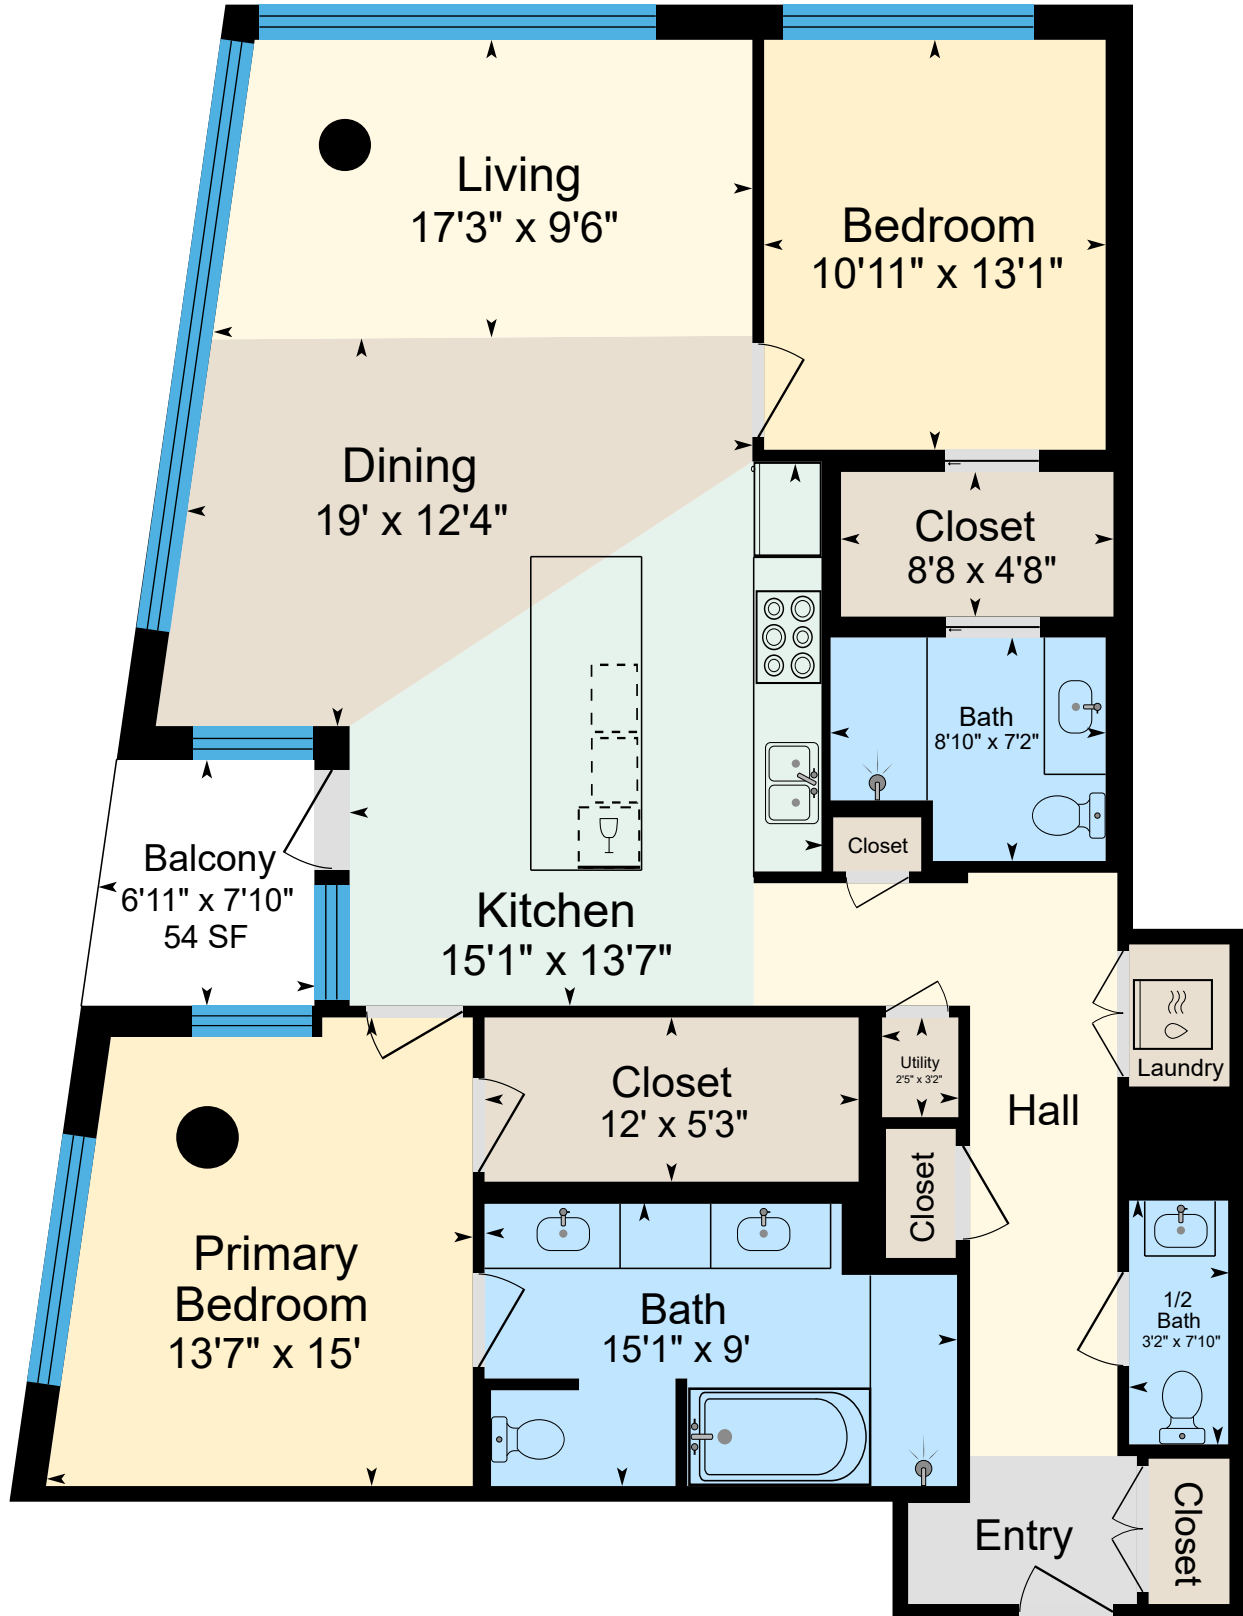

900 SW Washington St. Unit 2210, Portland, OR 97205

Main 1,517 SF (Measured Using Unit USF Boundary)
Sketch Prepared for Named Client Only
Property Measured on 12/21/2025

(Only areas with color are included in square footage totals.)
(Square footage will differ from room dimensions due to wall thickness and shape.)

Order floor plan services at www.AQualityMeasurement.com